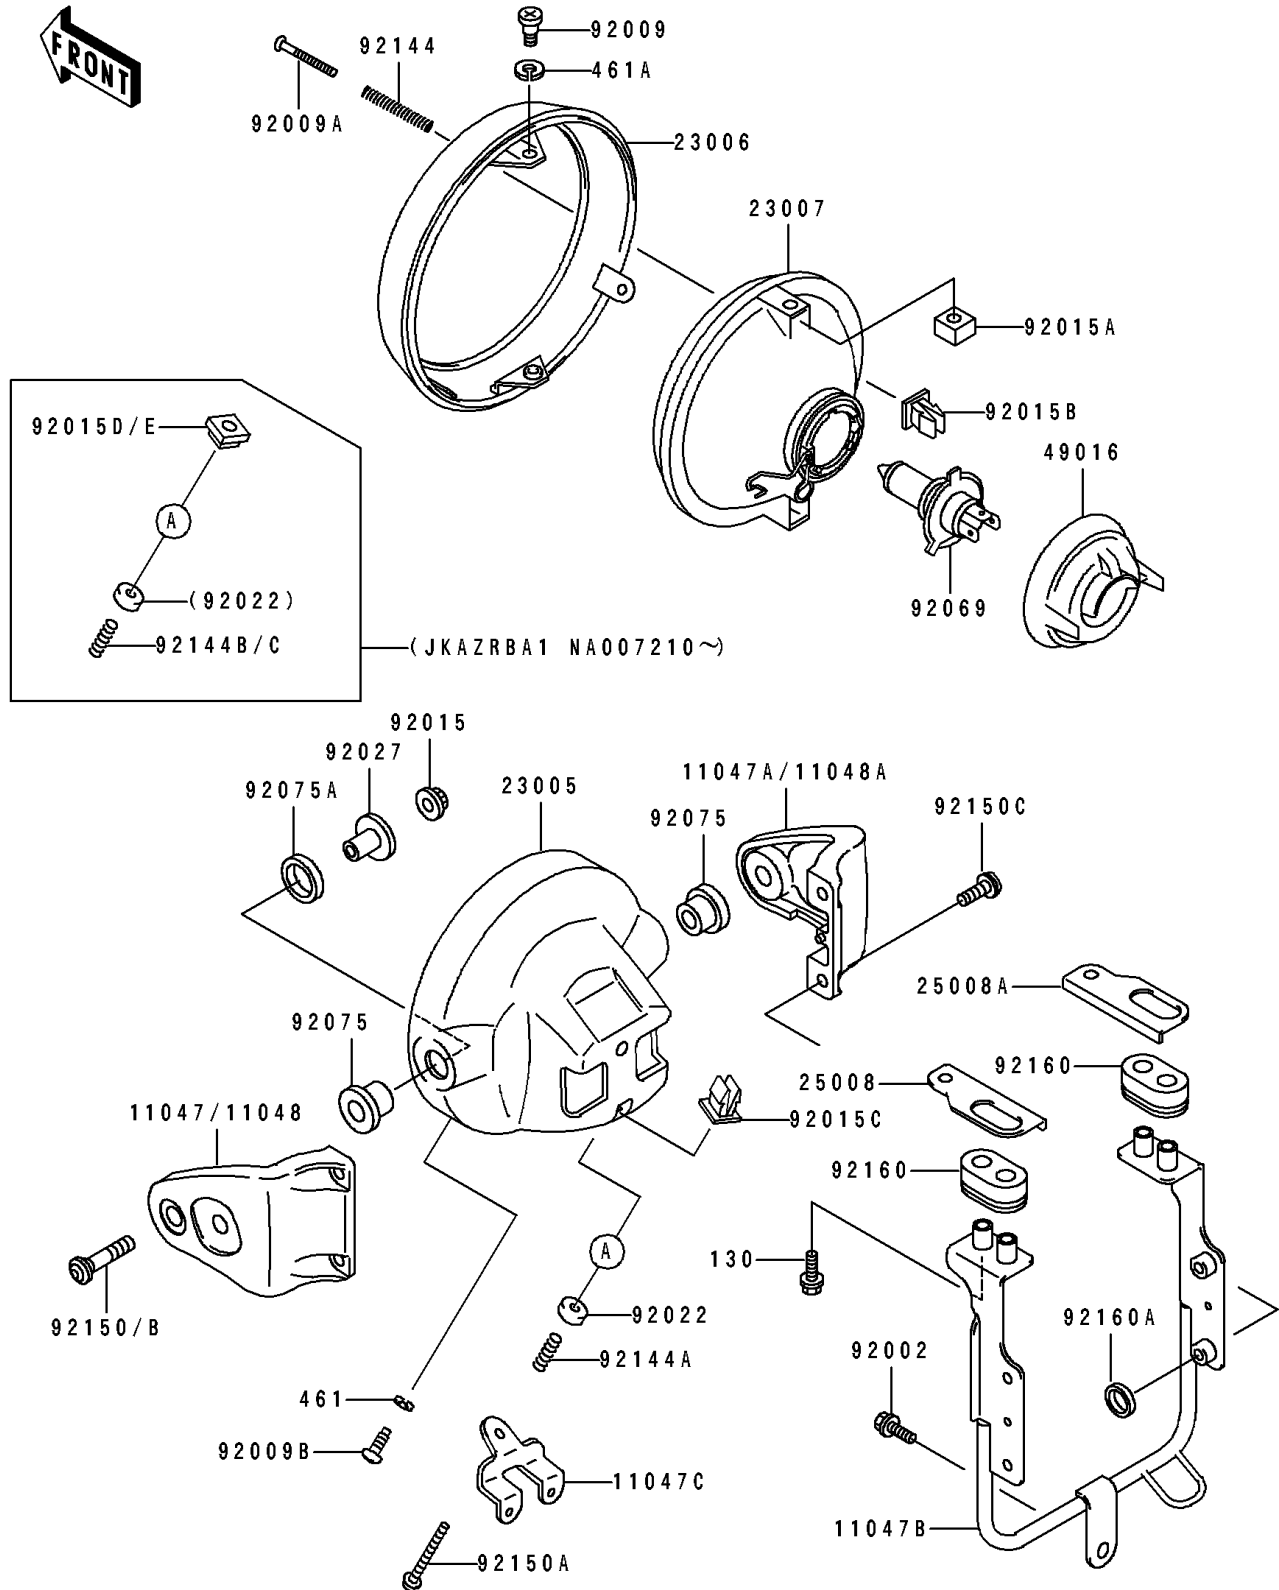

1993 ZR1100 Zephyr

PARTS DIAGRAM

Headlight(s)

F2710

1993 ZR1100 Zephyr

PARTS LIST

Headlight(s)

ITEM NAME

PART NUMBER

QUANTITY
