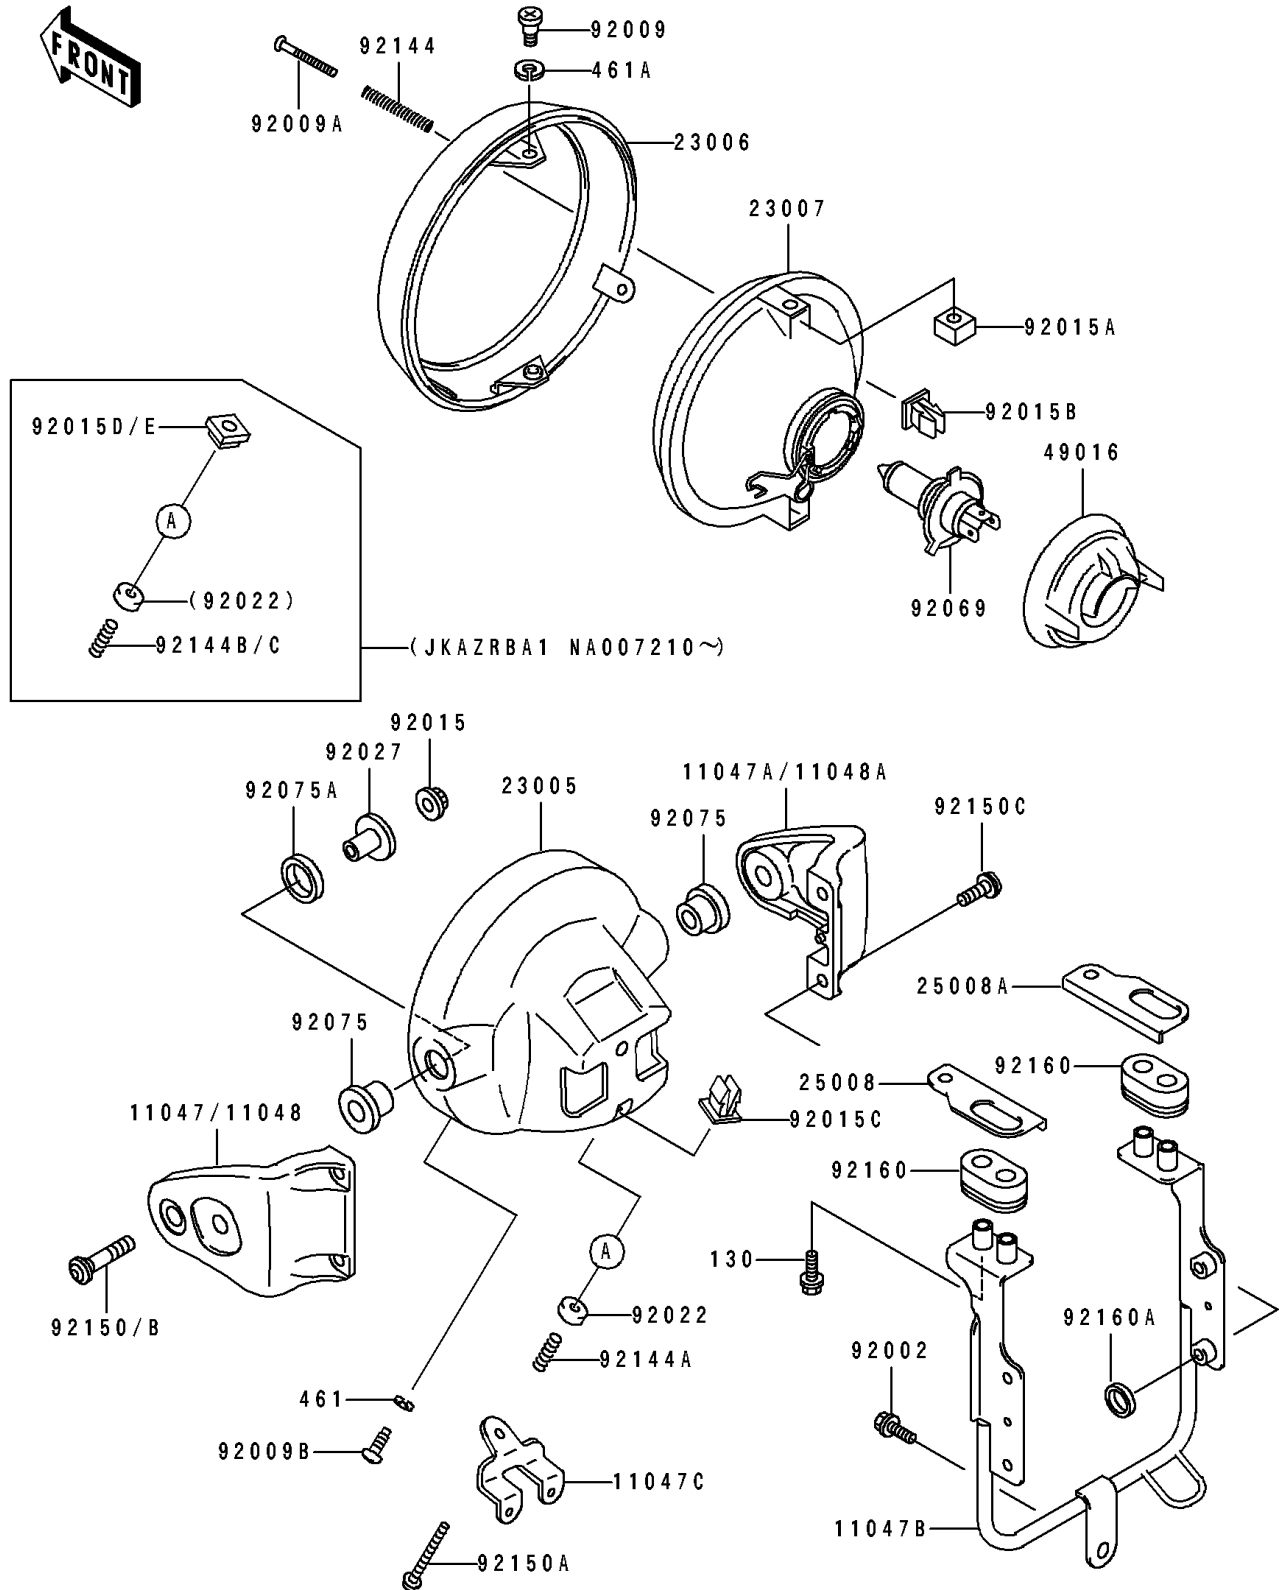

1993 ZR1100 Zephyr

PARTS DIAGRAM

Headlight(s)

F2710

1993 ZR1100 Zephyr

PARTS LIST

Headlight(s)

Kawasaki

Let the Good Times Roll®

ITEM NAME

PART NUMBER

QUANTITY
