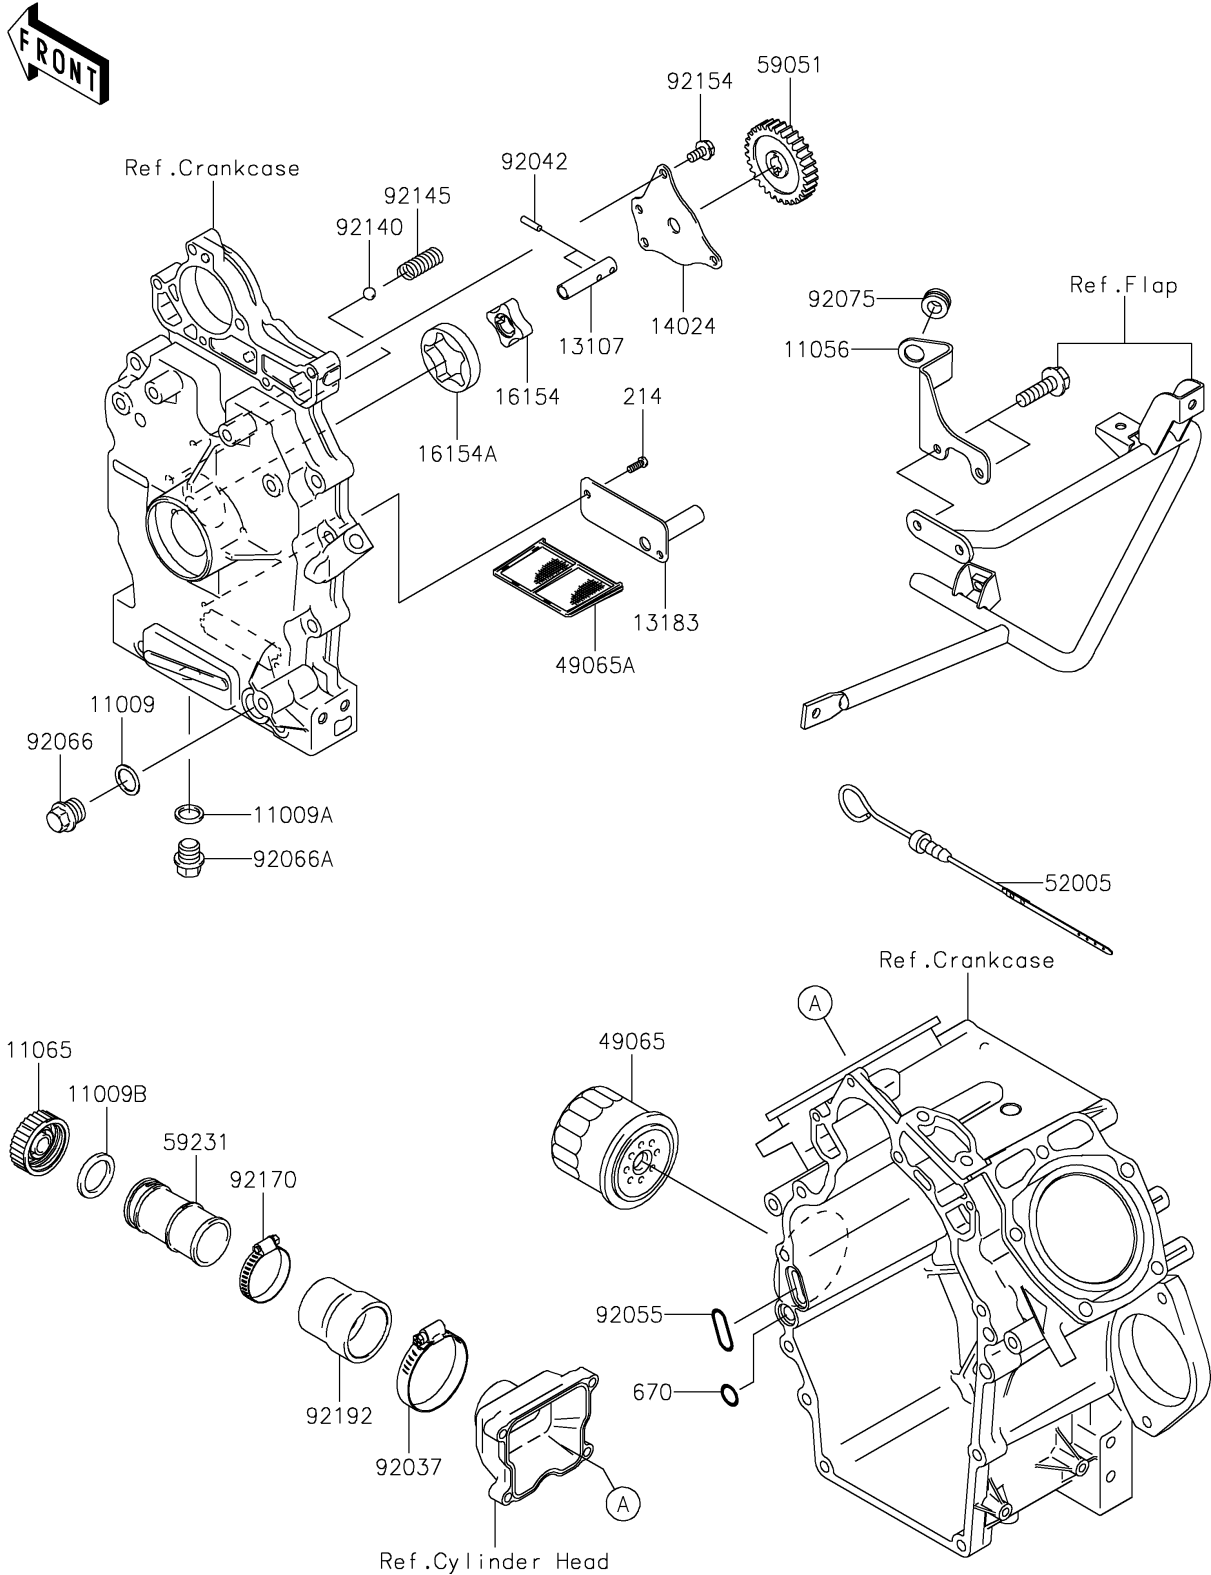

2020 MULE 4000 TRANS™

PARTS DIAGRAM

Oil Pump/Oil Filter

E1710

2020 MULE 4000 TRANS™

PARTS LIST

Oil Pump/Oil Filter

ITEM NAME	PART NUMBER	QUANTITY
-----------	-------------	----------
