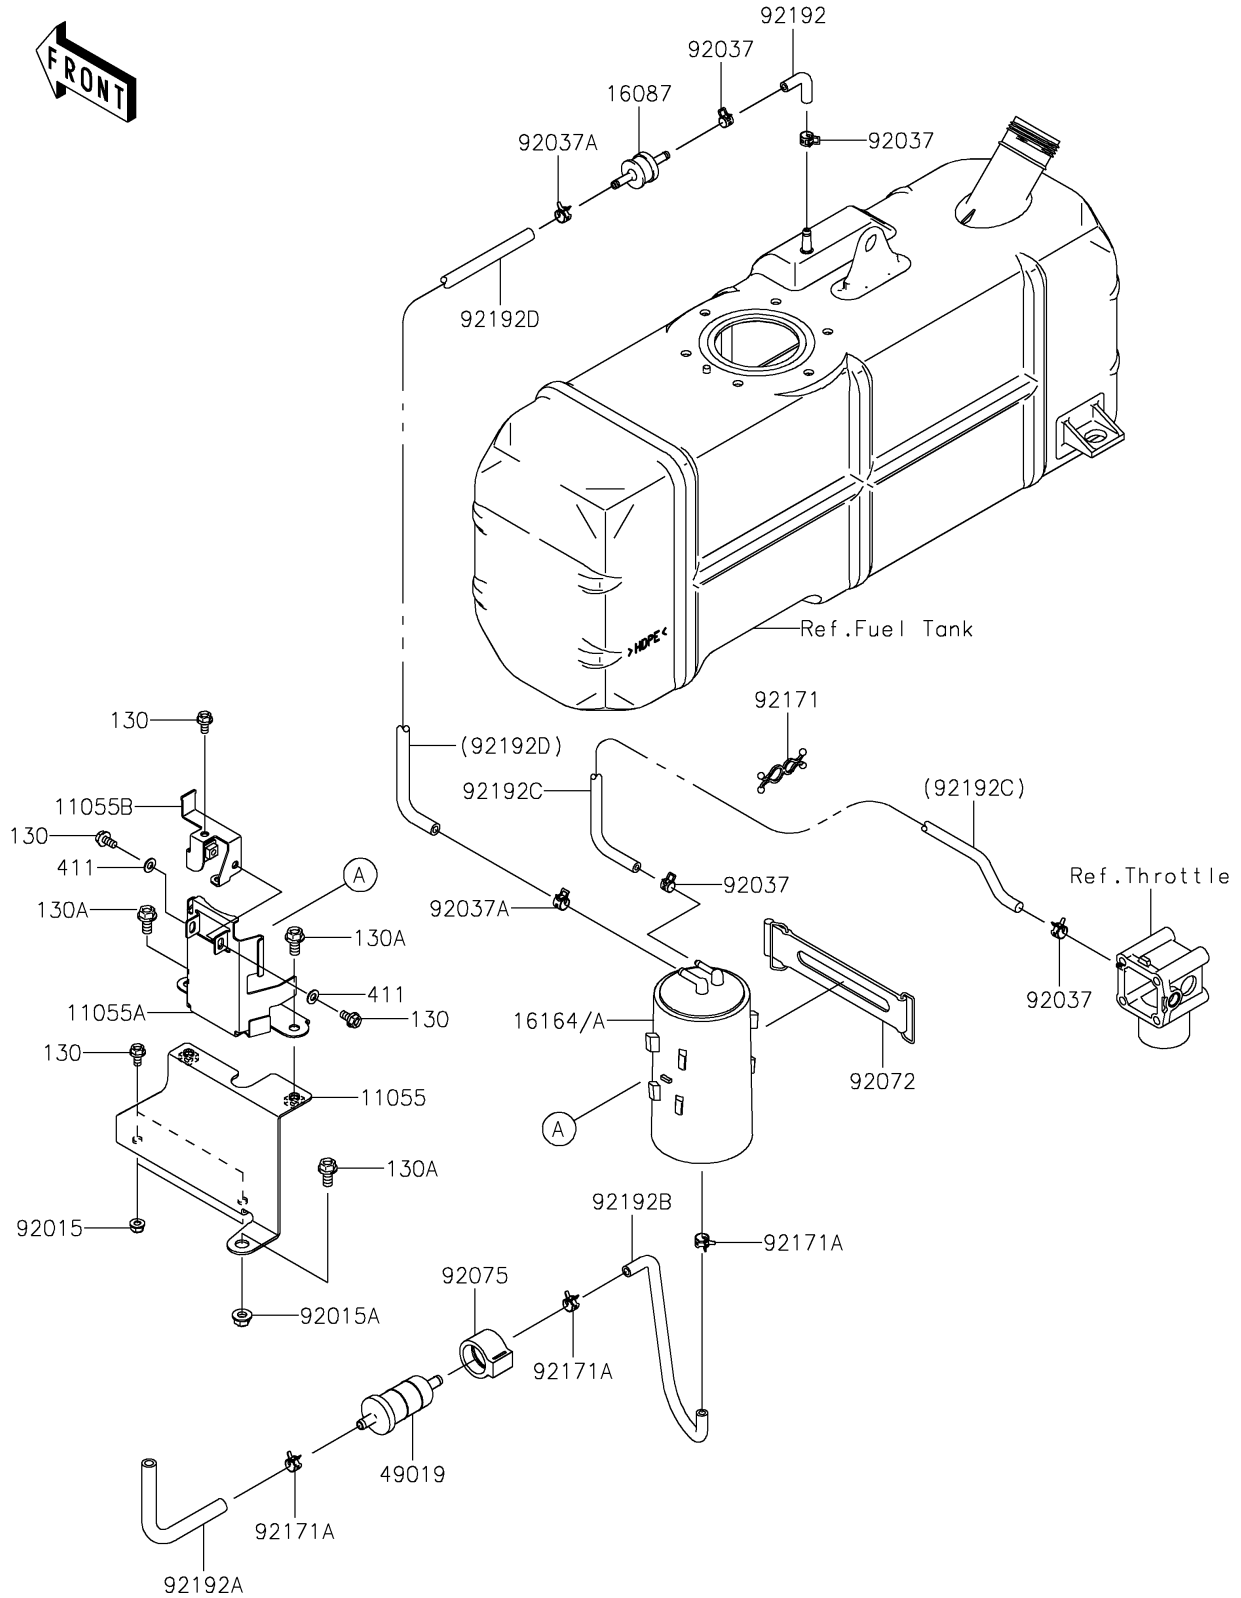

2020 MULE 4000 TRANS™

PARTS DIAGRAM

Fuel Evaporative System

E1650

2020 MULE 4000 TRANS™

PARTS LIST

Fuel Evaporative System

ITEM NAME

PART NUMBER

QUANTITY
