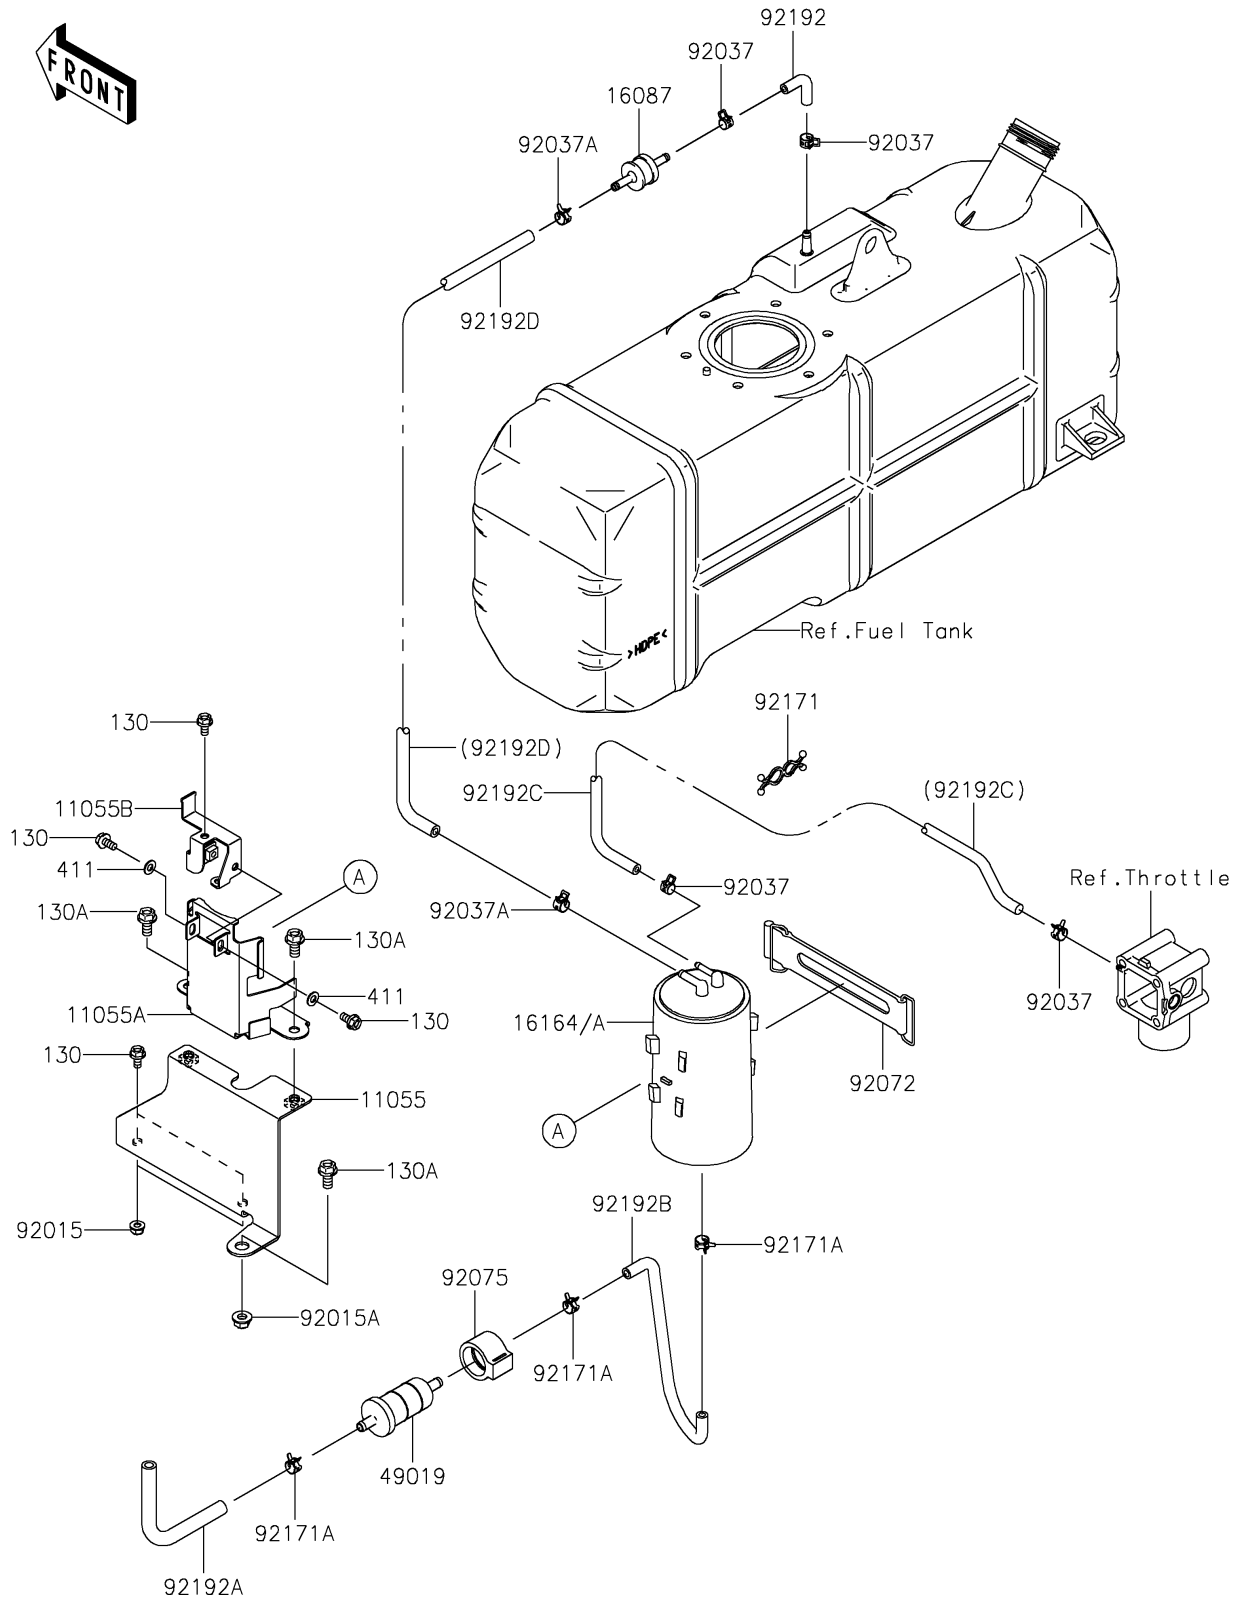

2019 MULE 4000 TRANS™

PARTS DIAGRAM

Fuel Evaporative System

E1650

2019 MULE 4000 TRANS™

PARTS LIST

Fuel Evaporative System

ITEM NAME

PART NUMBER

QUANTITY
