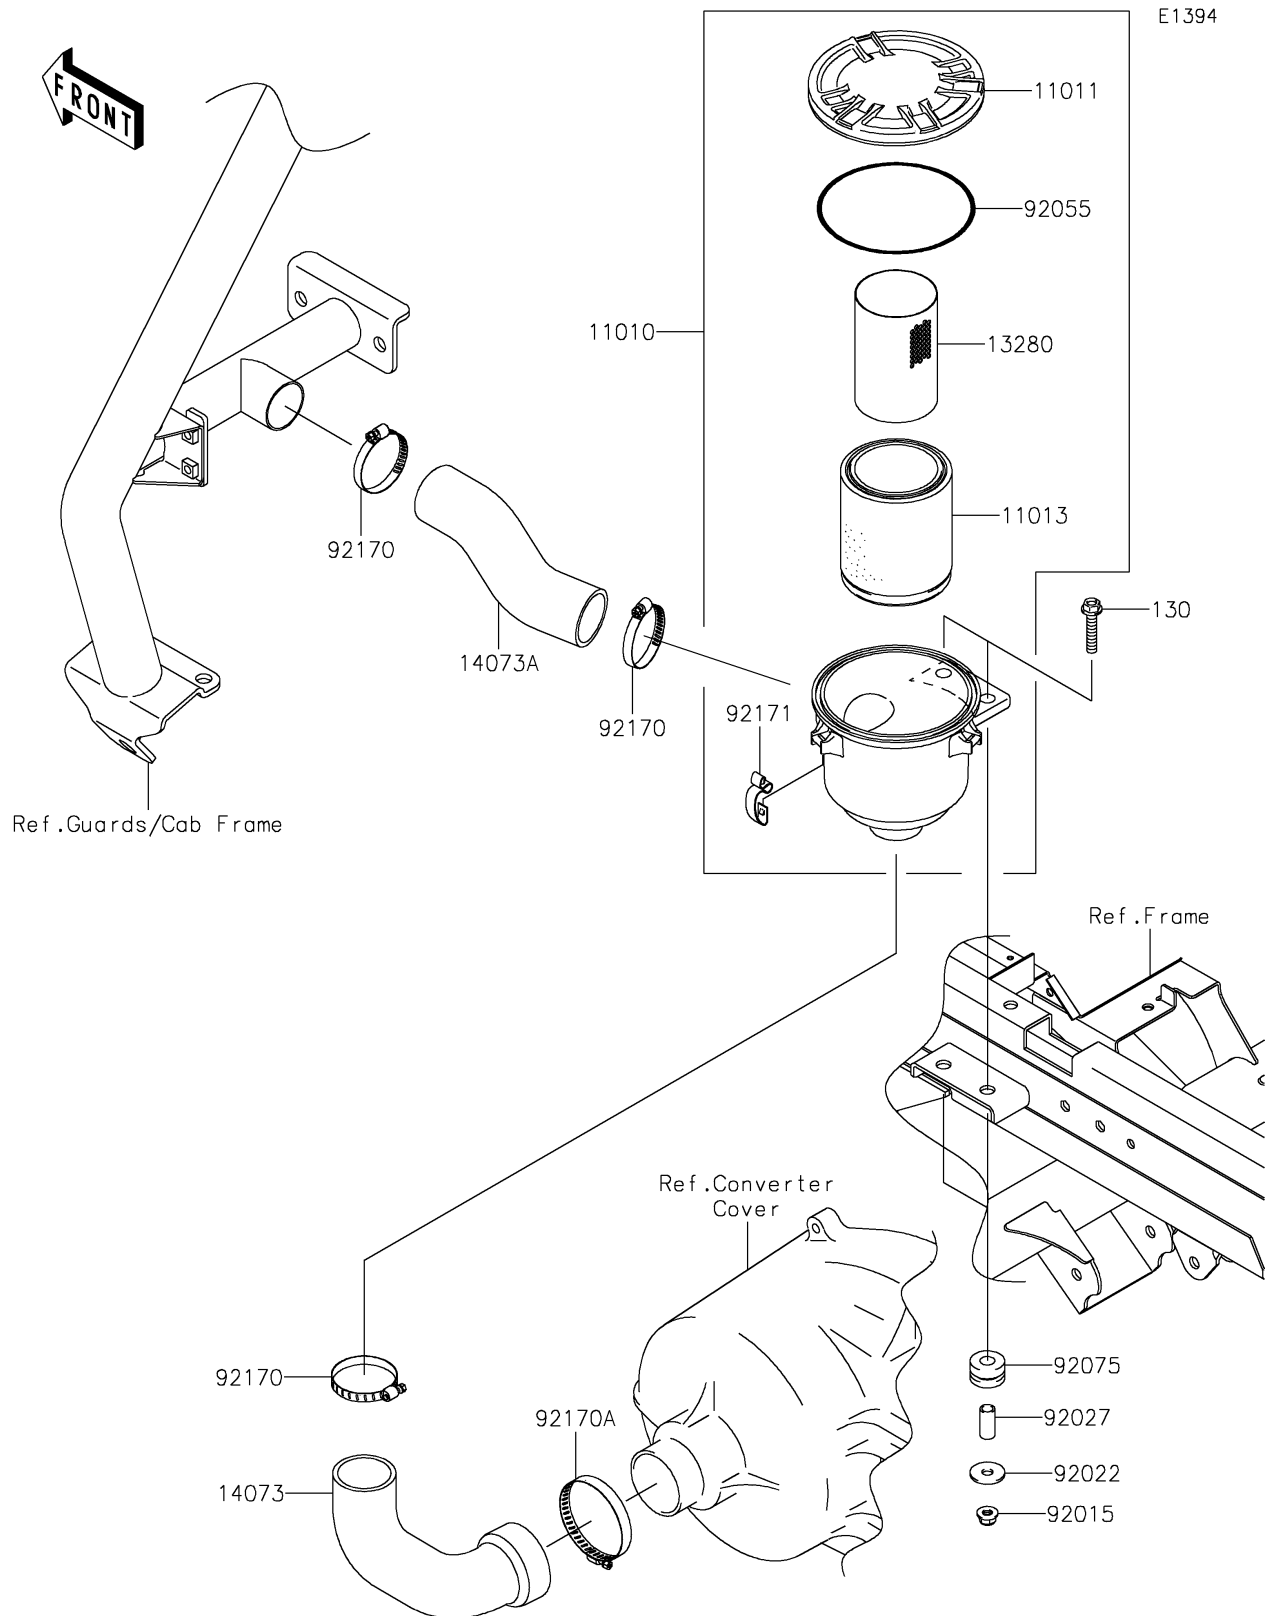

2018 MULE 4000 TRANS™

PARTS DIAGRAM

Air Cleaner-Belt Converter

2018 MULE 4000 TRANS™

PARTS LIST

Air Cleaner-Belt Converter

ITEM NAME

PART NUMBER

QUANTITY
