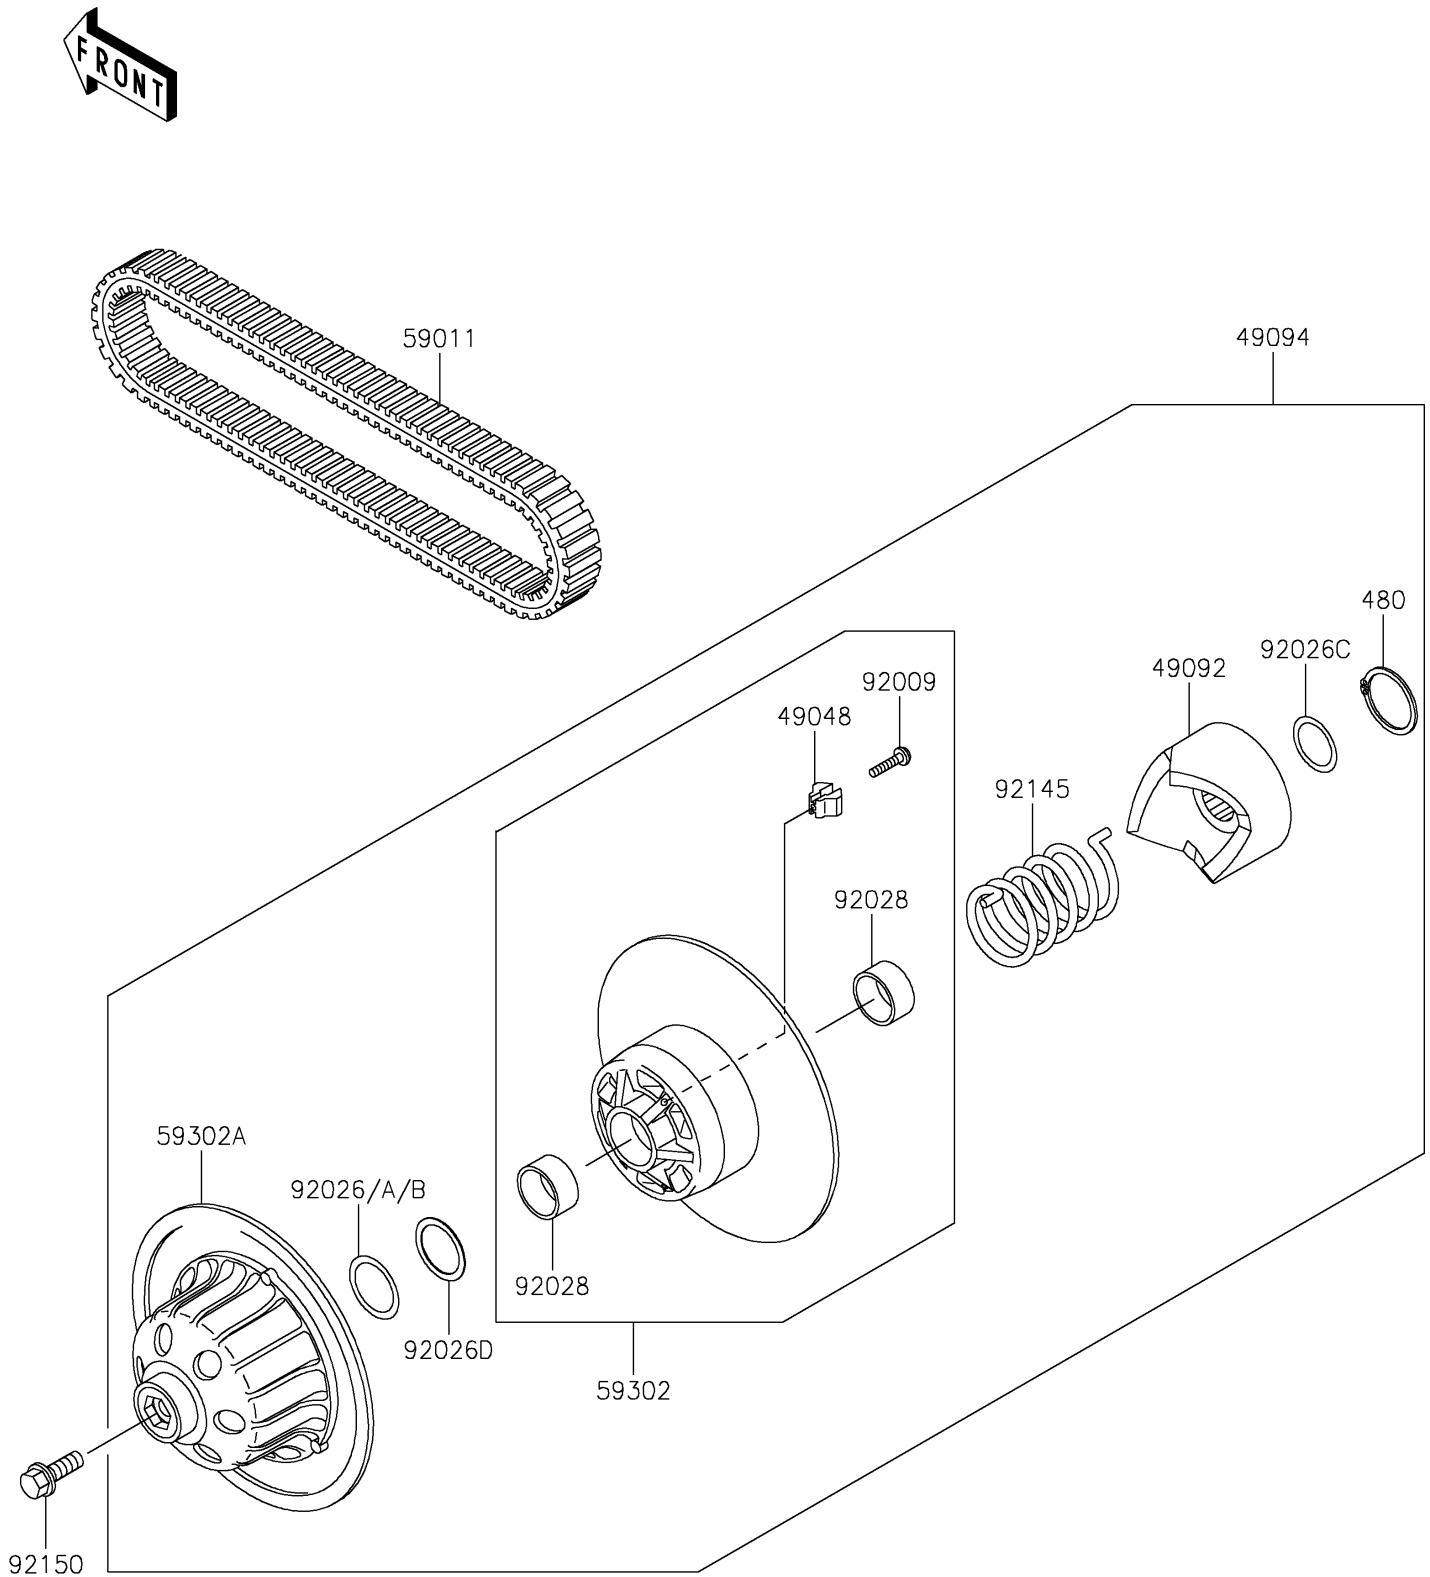

2018 MULE 4000 TRANS™

PARTS DIAGRAM

Driven Converter/Drive Belt

E1392

2018 MULE 4000 TRANS™

PARTS LIST

Driven Converter/Drive Belt

ITEM NAME	PART NUMBER	QUANTITY
-----------	-------------	----------
