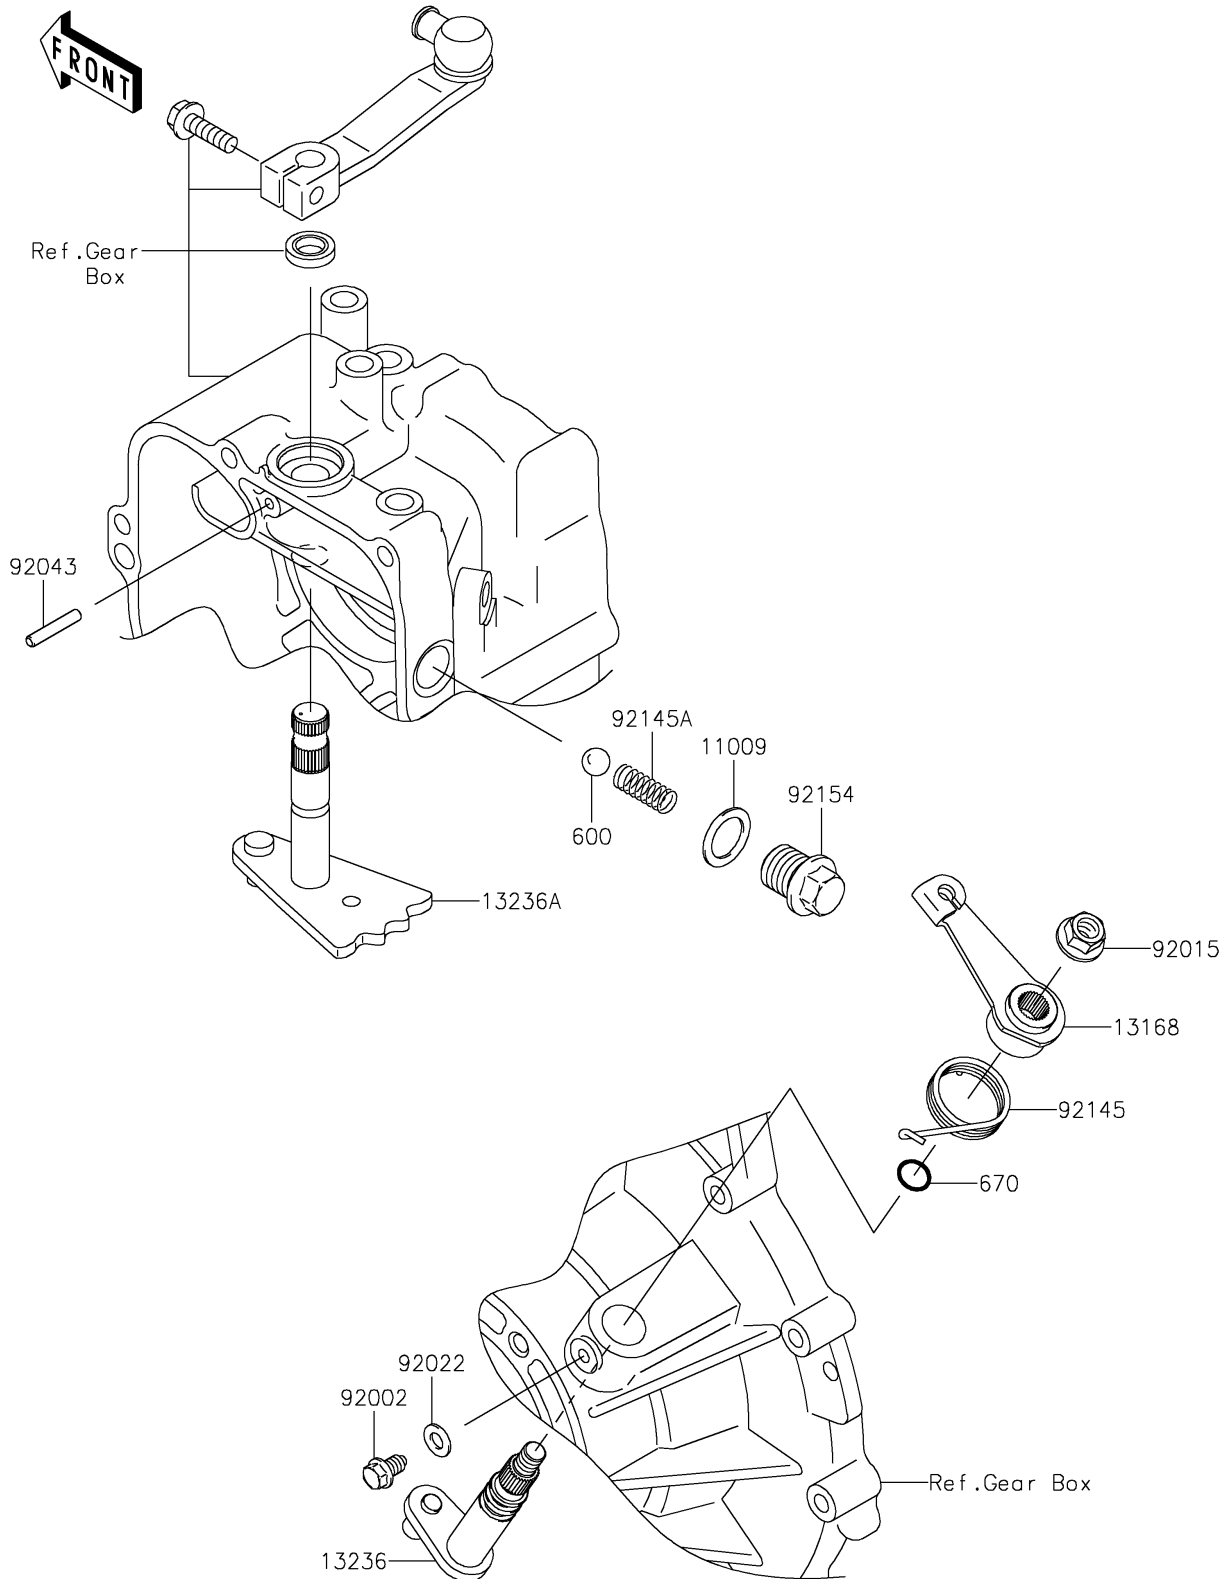

2018 MULE 4000 TRANS™

PARTS DIAGRAM

Gear Change Mechanism

E1370

2018 MULE 4000 TRANS™

PARTS LIST

Gear Change Mechanism

ITEM NAME

PART NUMBER

QUANTITY
