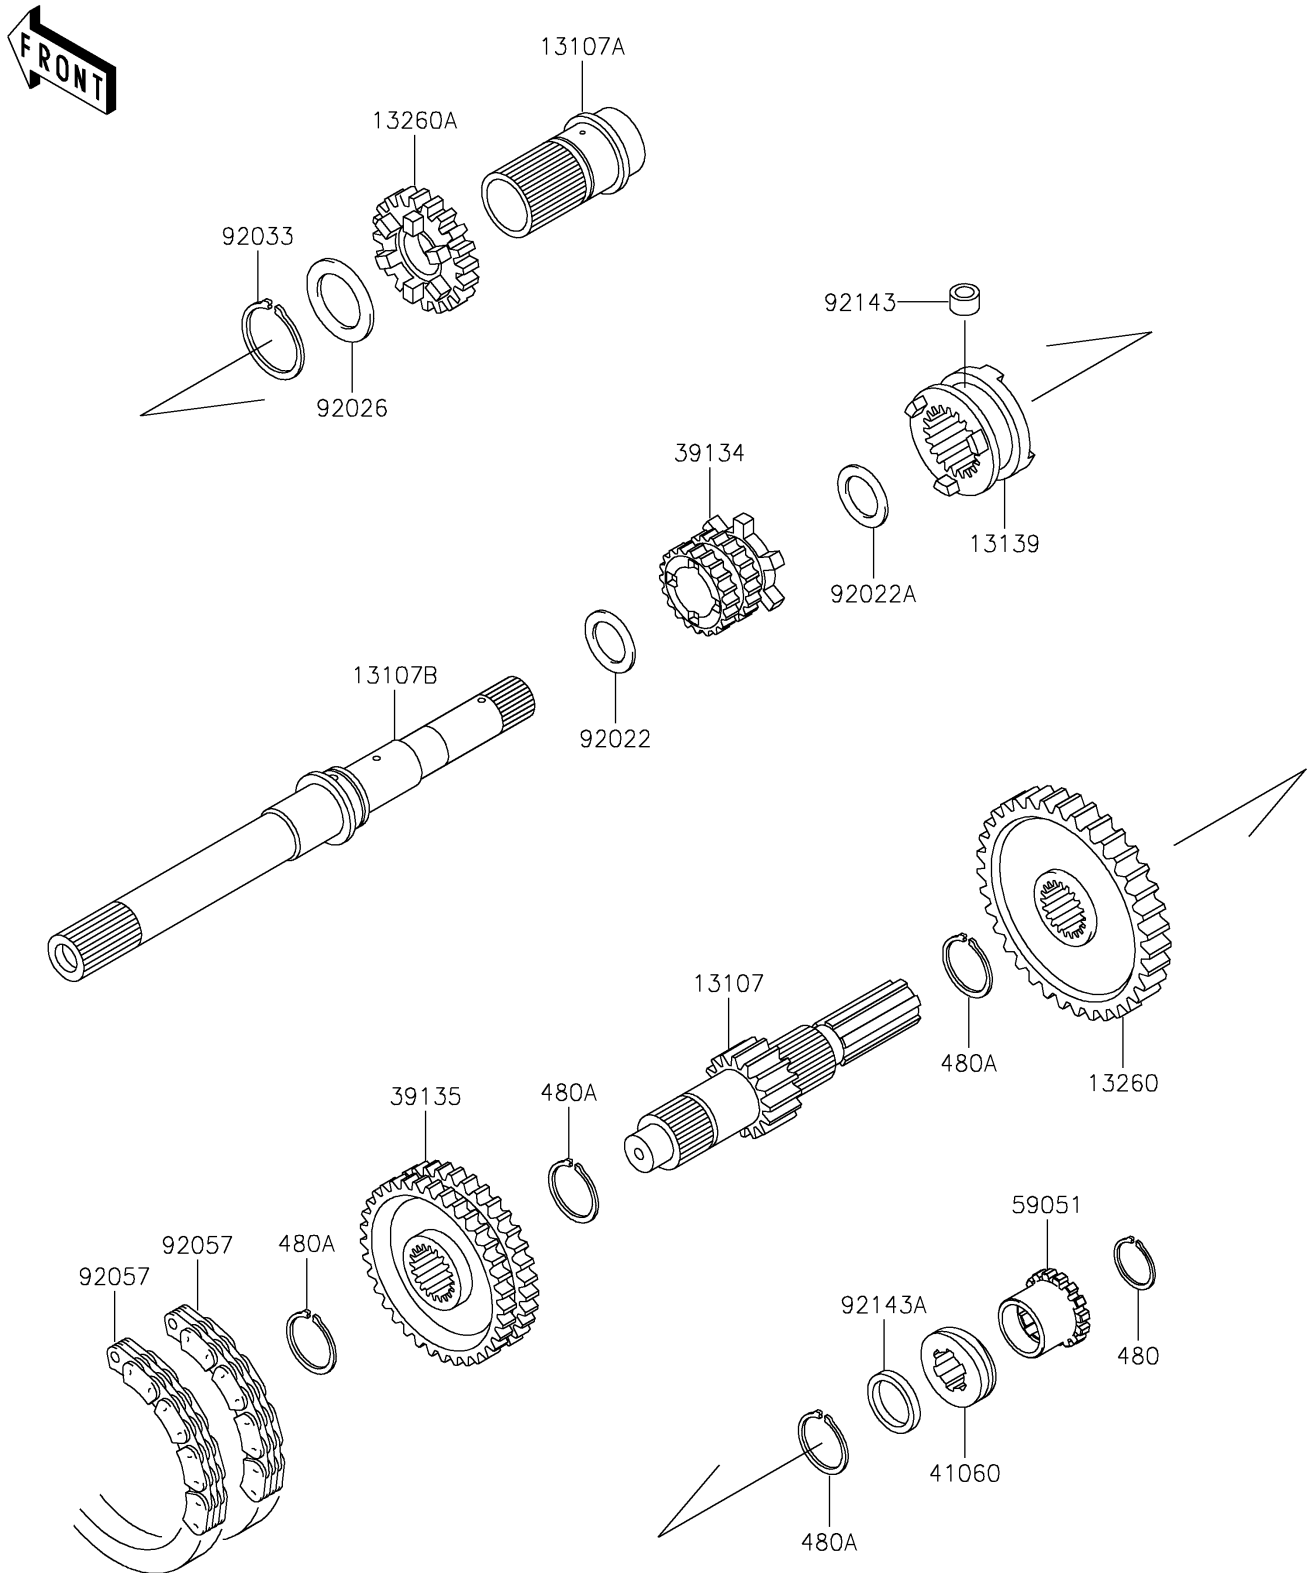

2018 MULE 4000 TRANS™

PARTS DIAGRAM

Transmission

E1361

2018 MULE 4000 TRANS™

PARTS LIST

Transmission

ITEM NAME

PART NUMBER

QUANTITY
