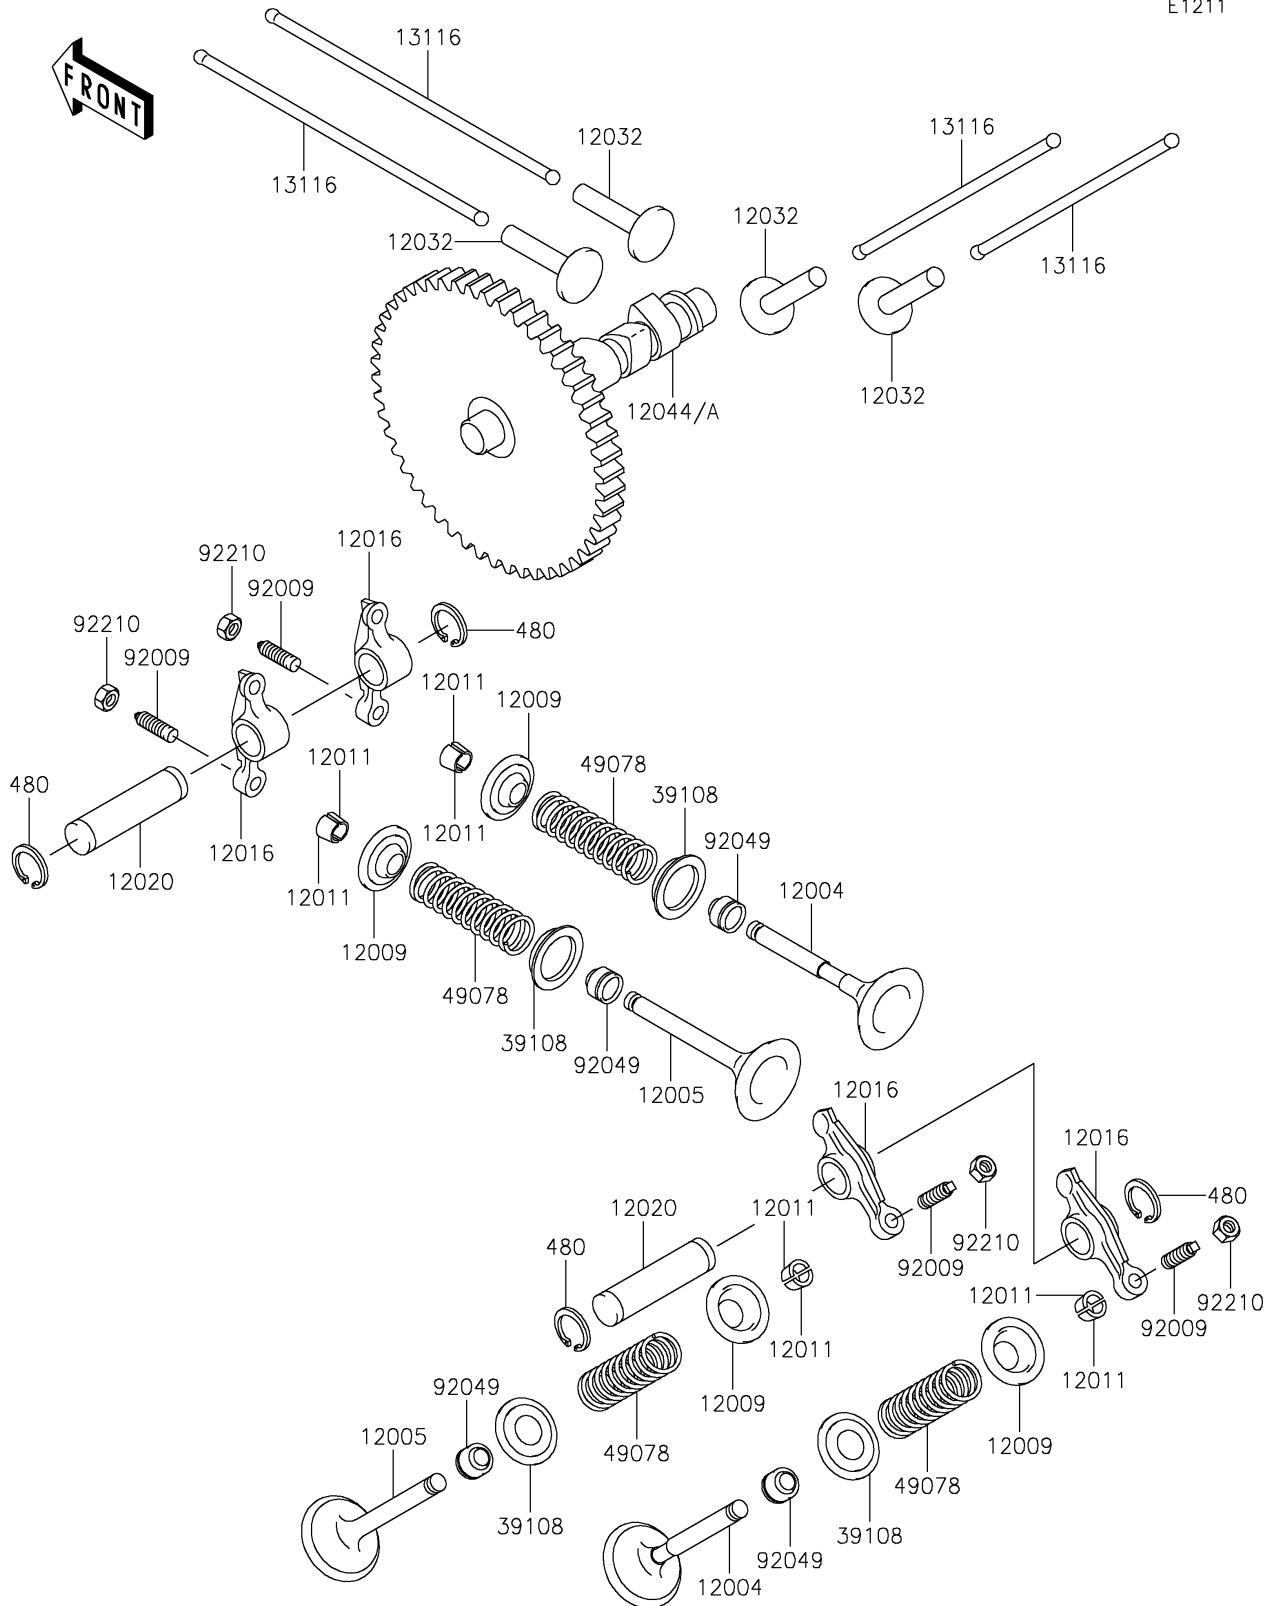

2018 MULE 4000 TRANS™

PARTS DIAGRAM

Valve(s)/Camshaft(s)

E1211

2018 MULE 4000 TRANS™

PARTS LIST

Valve(s)/Camshaft(s)

ITEM NAME

PART NUMBER

QUANTITY
