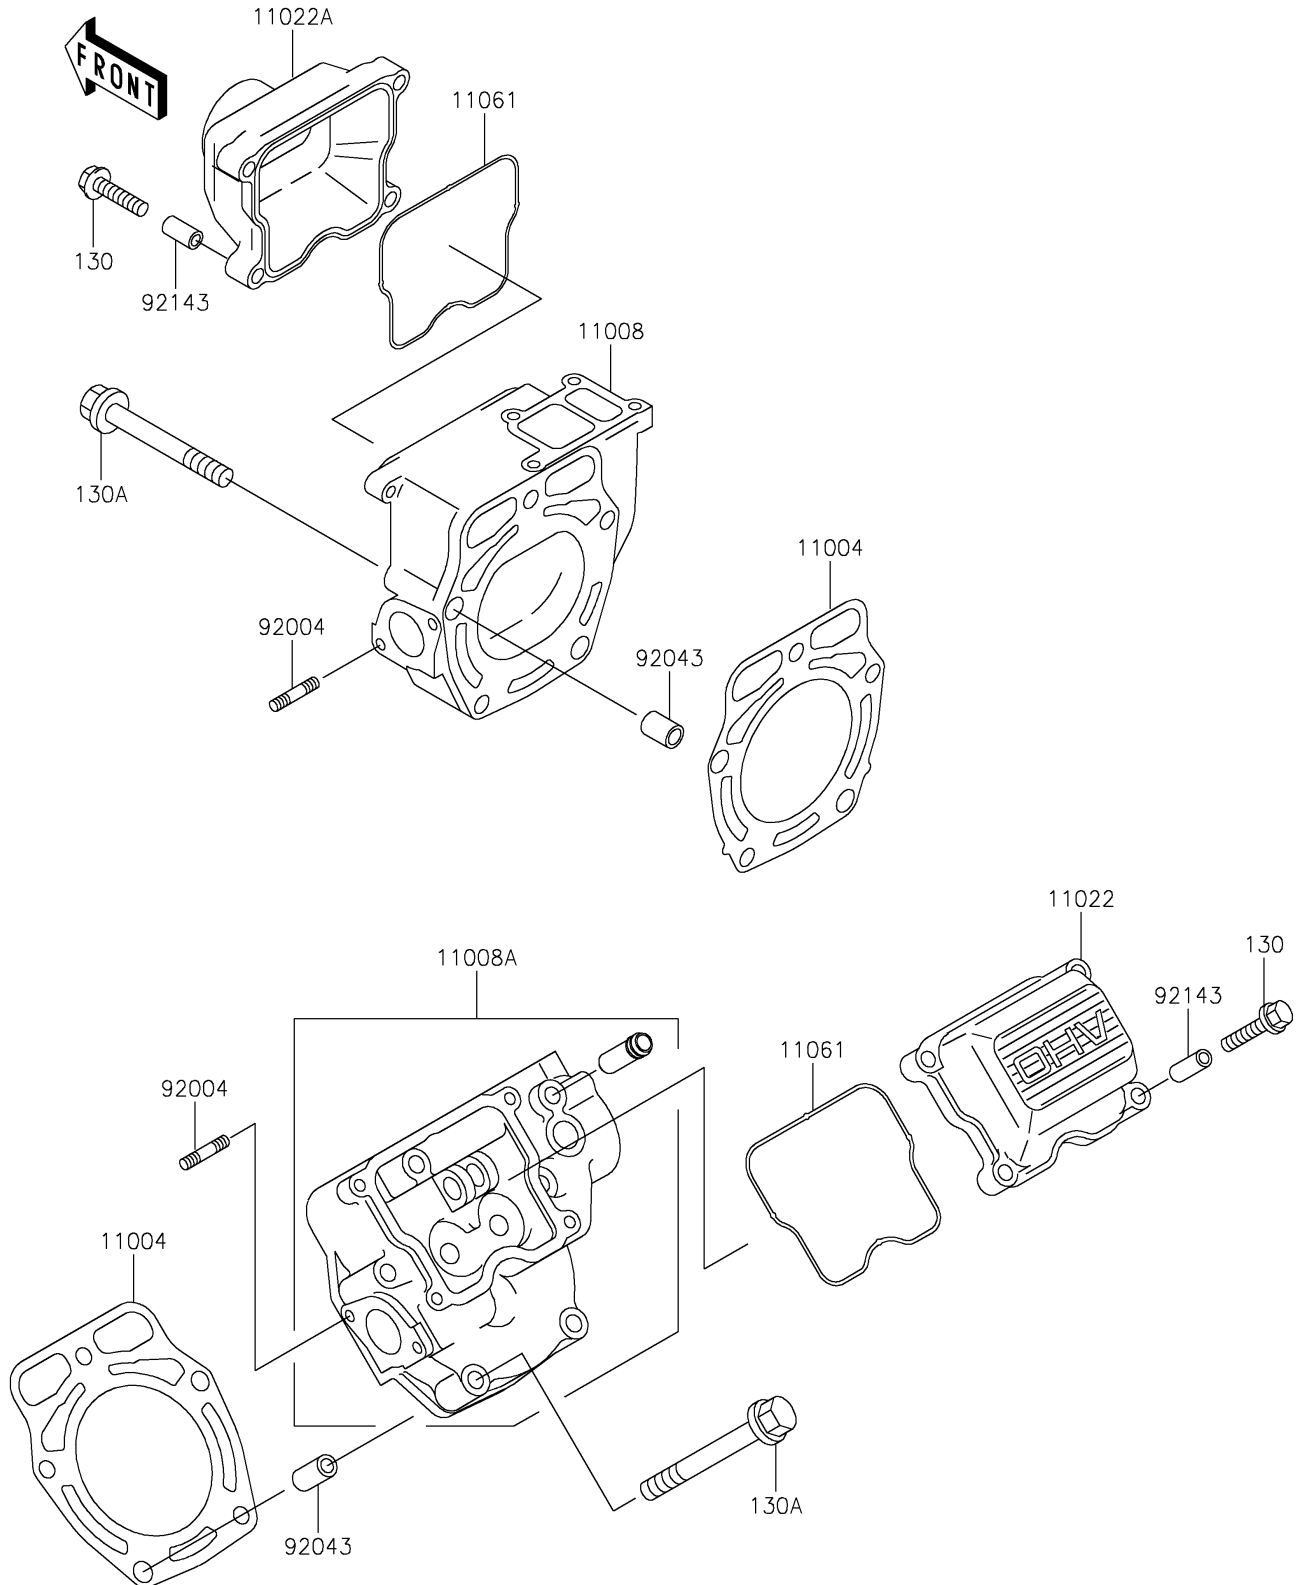

2020 MULE 4000 TRANS™

PARTS DIAGRAM

Cylinder Head

E1111

2020 MULE 4000 TRANS™

PARTS LIST

Cylinder Head

ITEM NAME

PART NUMBER

QUANTITY
