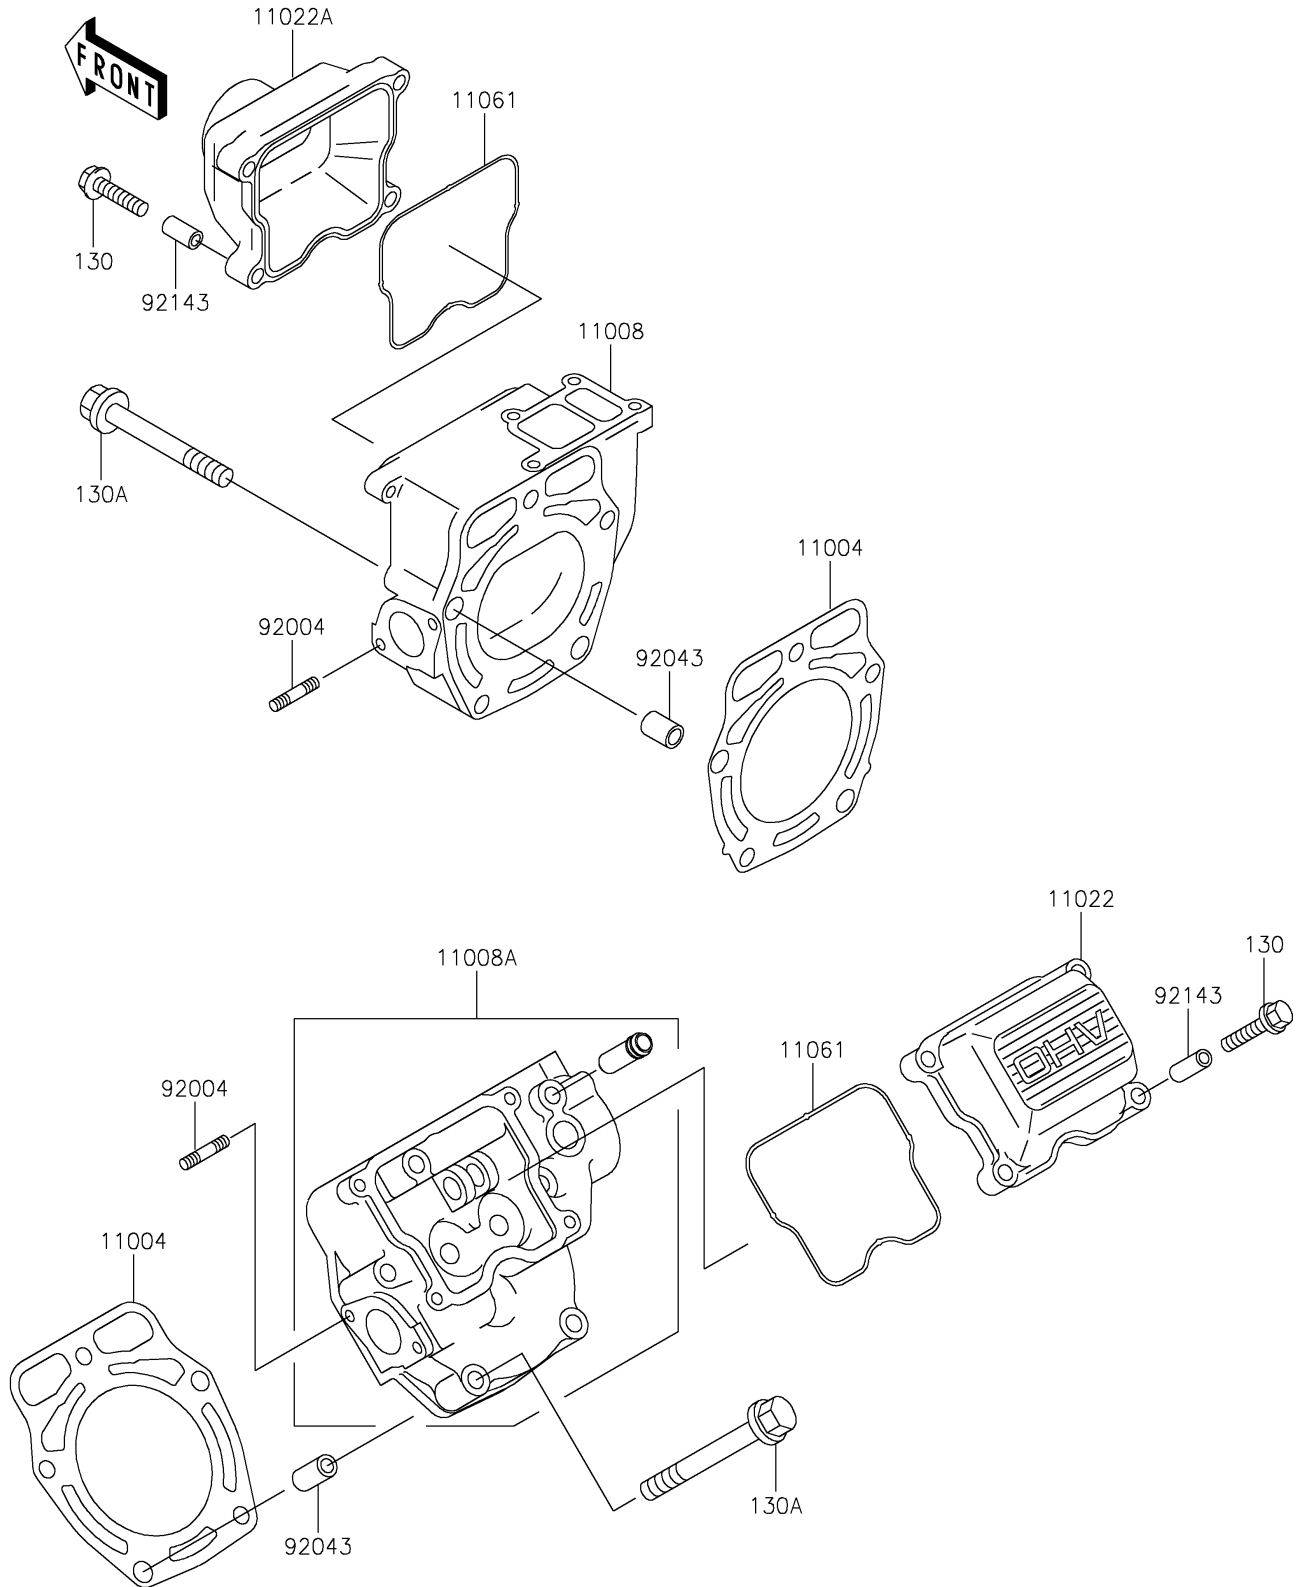

2018 MULE 4000 TRANS™

PARTS DIAGRAM

Cylinder Head

E1111

2018 MULE 4000 TRANS™

PARTS LIST

Cylinder Head

ITEM NAME

PART NUMBER

QUANTITY
