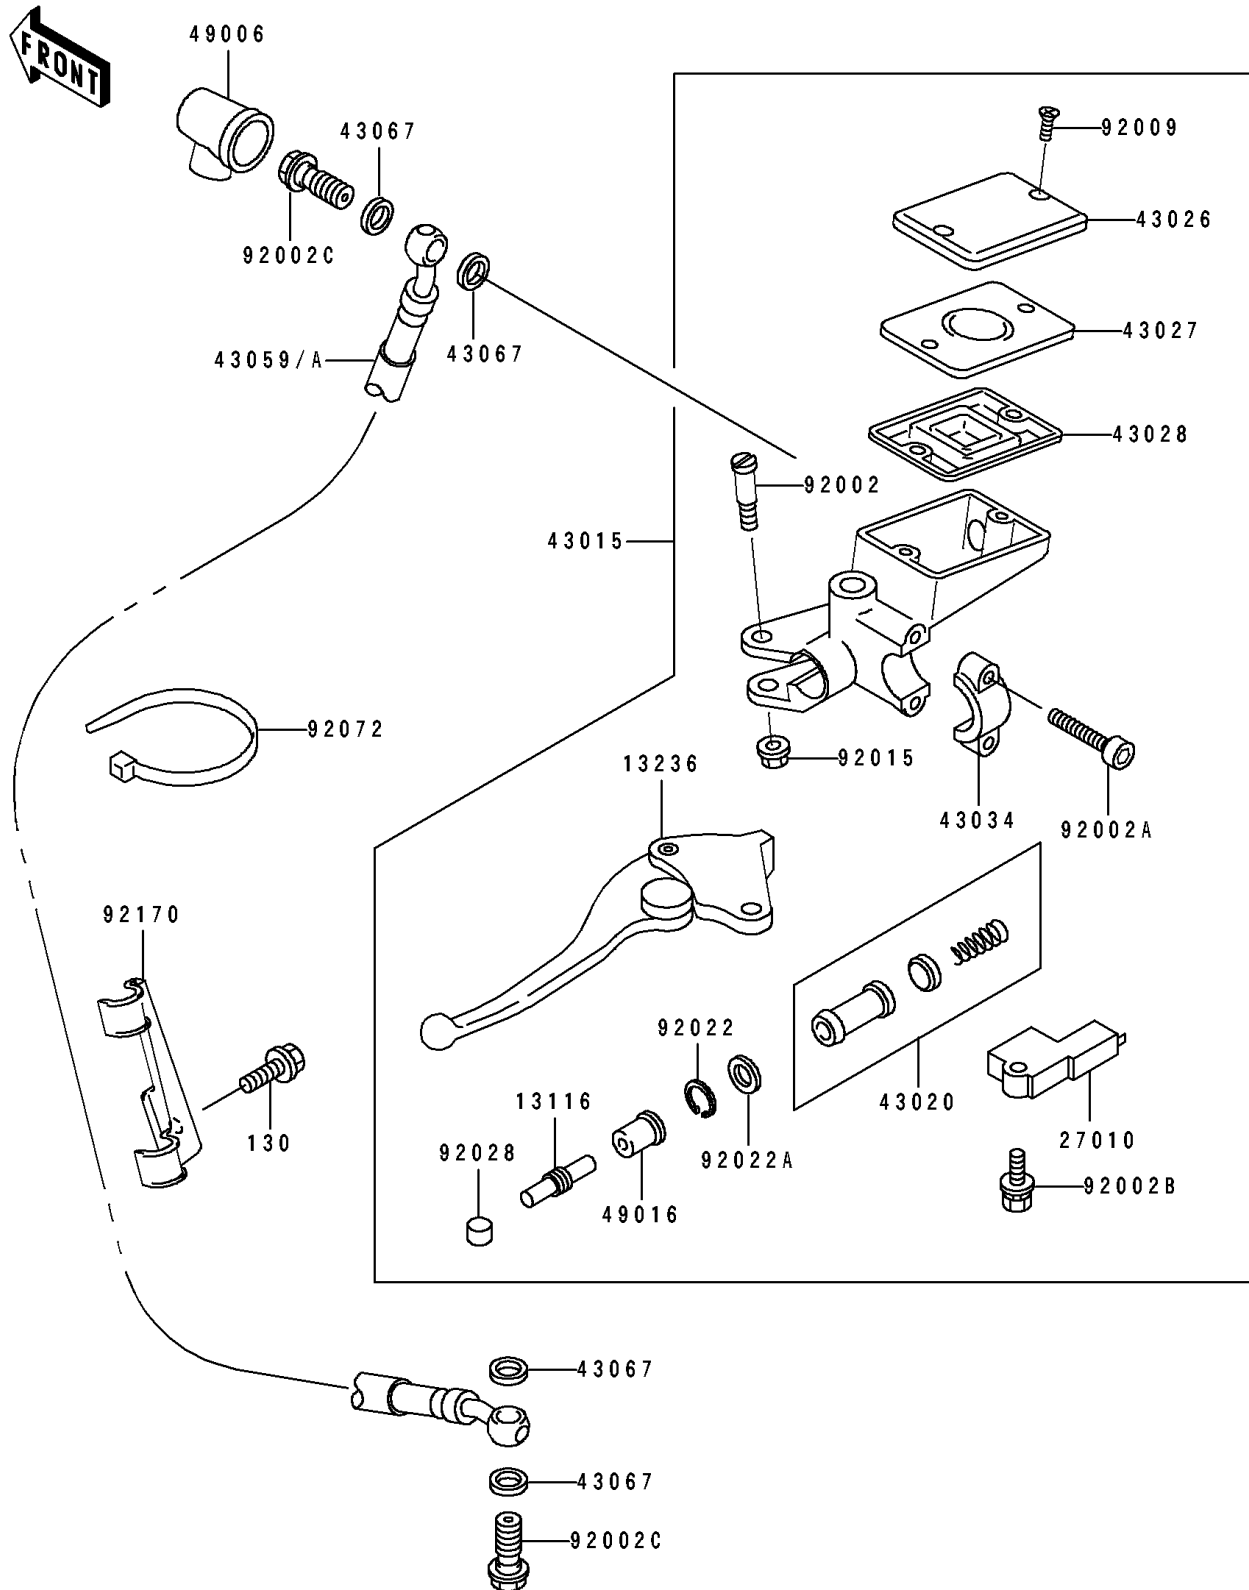

1994 ZR1100 Zephyr

PARTS DIAGRAM

Clutch Master Cylinder

F2380

1994 ZR1100 Zephyr

PARTS LIST

Clutch Master Cylinder

ITEM NAME

PART NUMBER

QUANTITY
