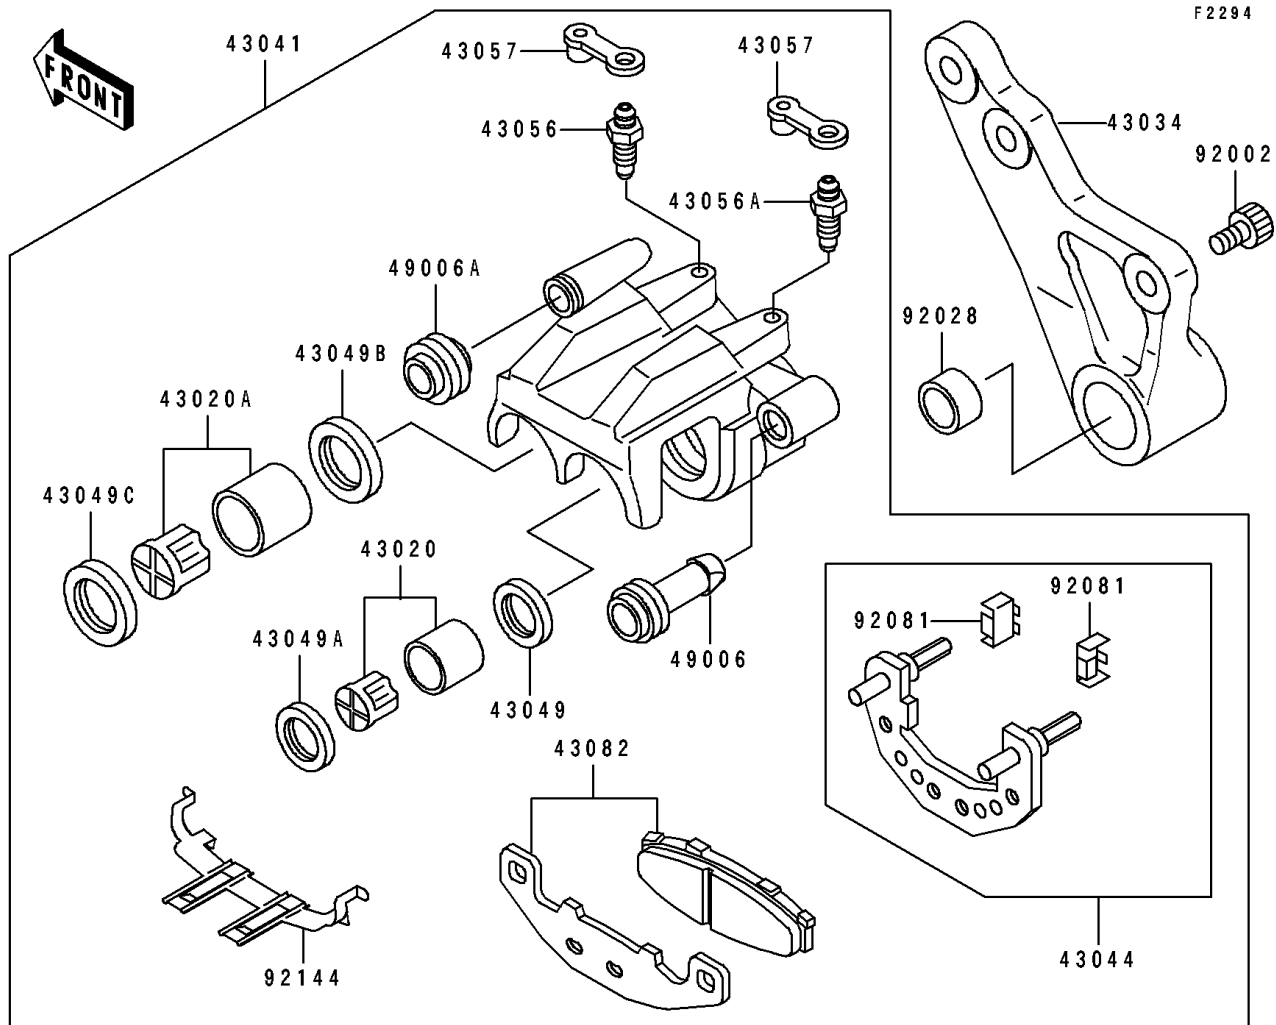

1994 ZR1100 Zephyr

PARTS DIAGRAM

Rear Brake

1994 ZR1100 Zephyr

PARTS LIST

Rear Brake

ITEM NAME

PART NUMBER

QUANTITY
