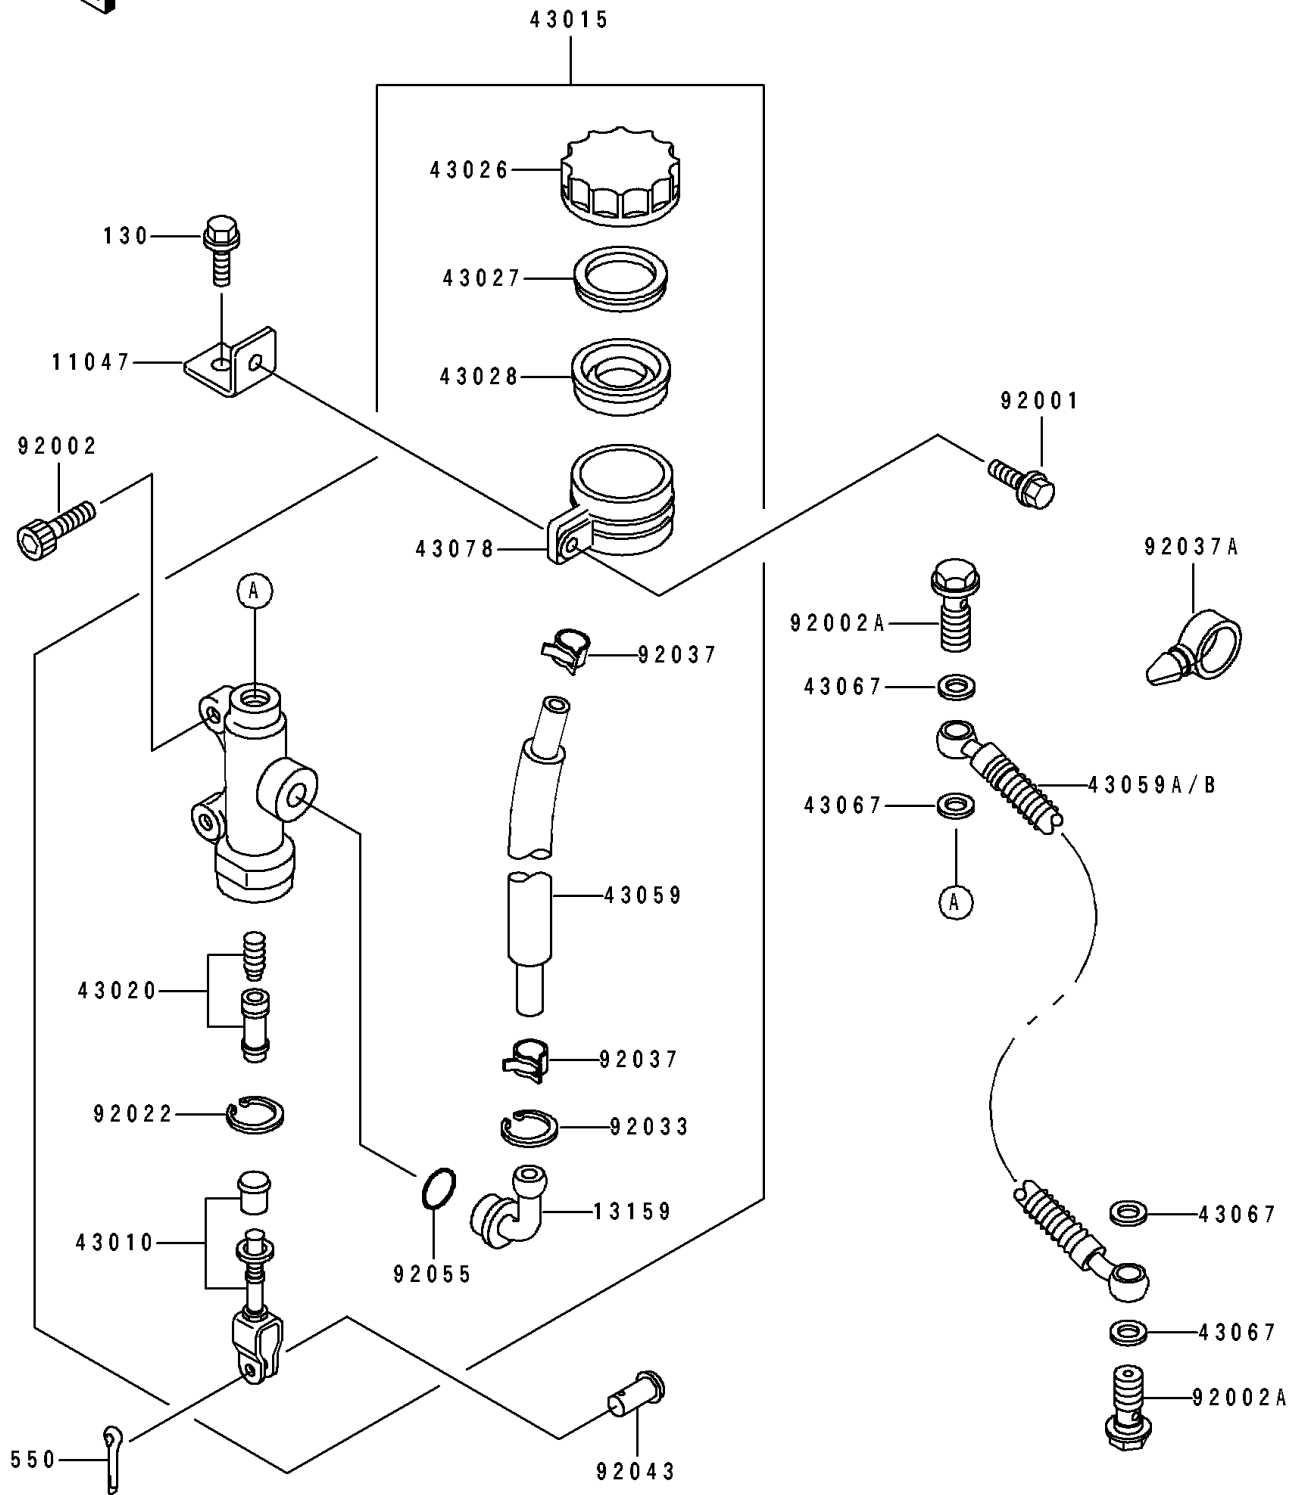

1994 ZR1100 Zephyr

PARTS DIAGRAM

Rear Master Cylinder

F2293

1994 ZR1100 Zephyr

PARTS LIST

Rear Master Cylinder

ITEM NAME

PART NUMBER

QUANTITY
