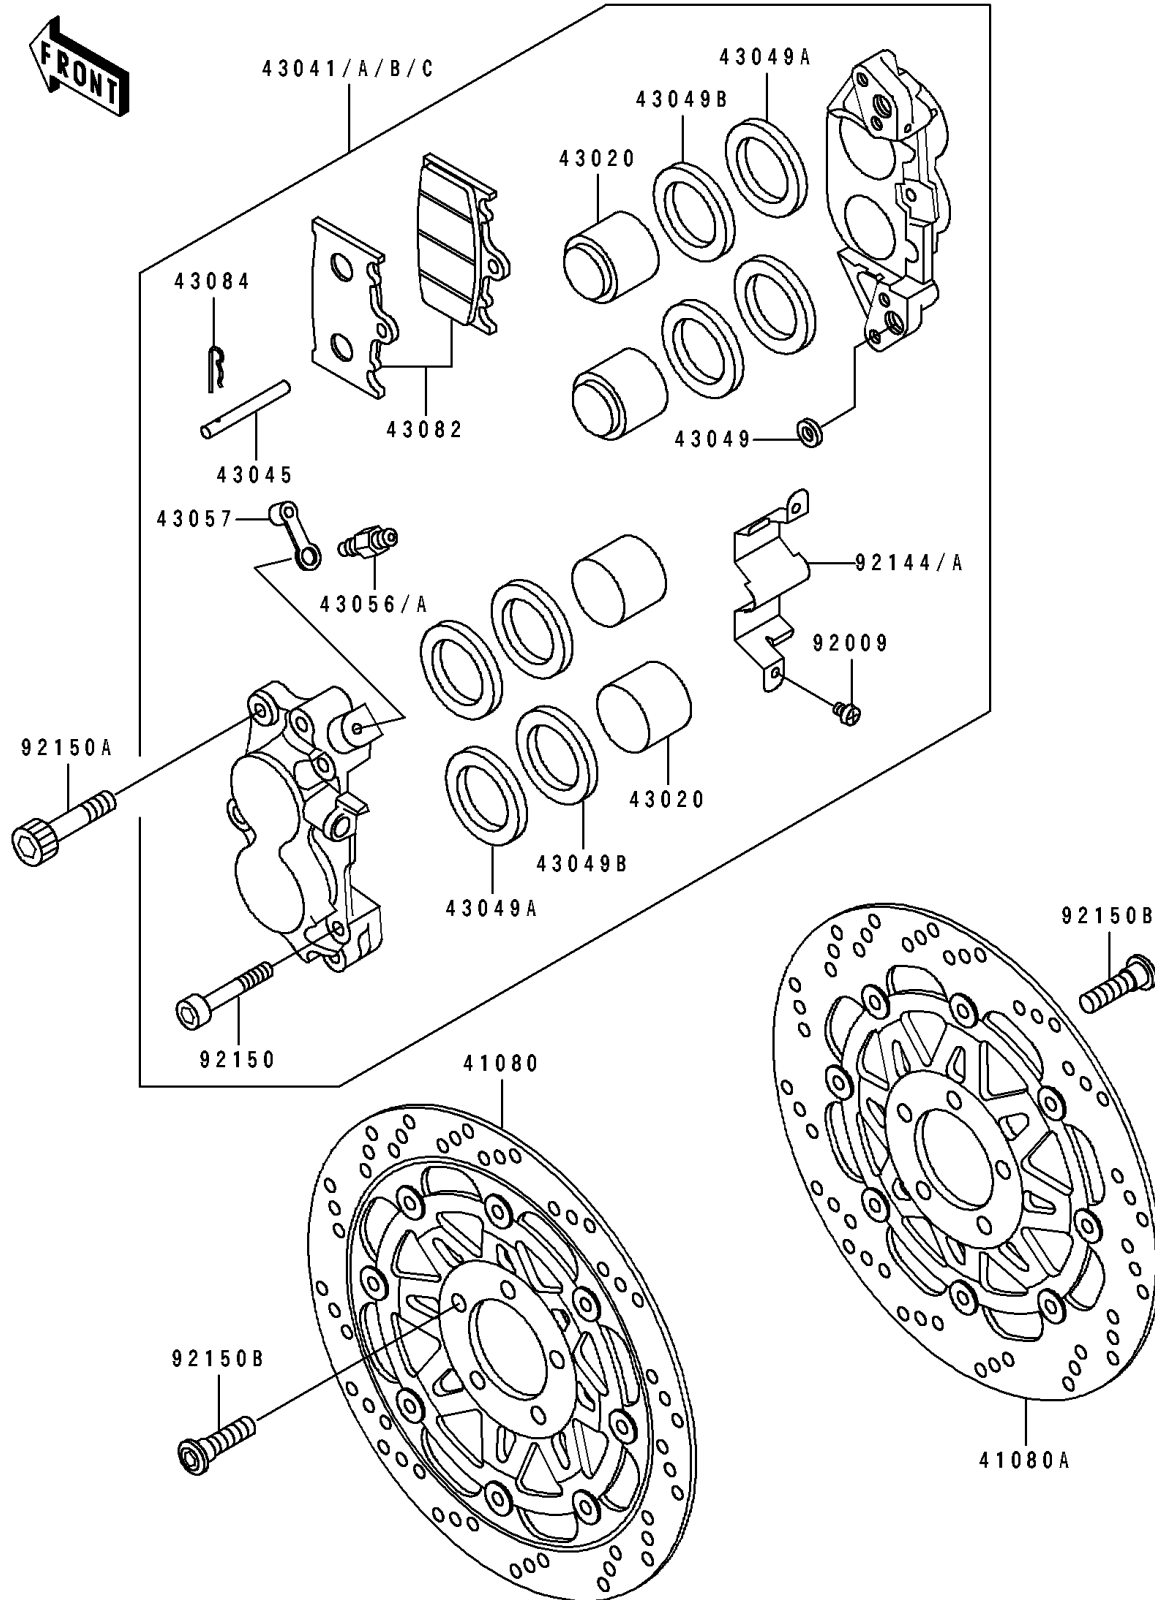

1994 ZR1100 Zephyr

PARTS DIAGRAM

Front Brake

F2292

1994 ZR1100 Zephyr

PARTS LIST

Front Brake

ITEM NAME

PART NUMBER

QUANTITY
