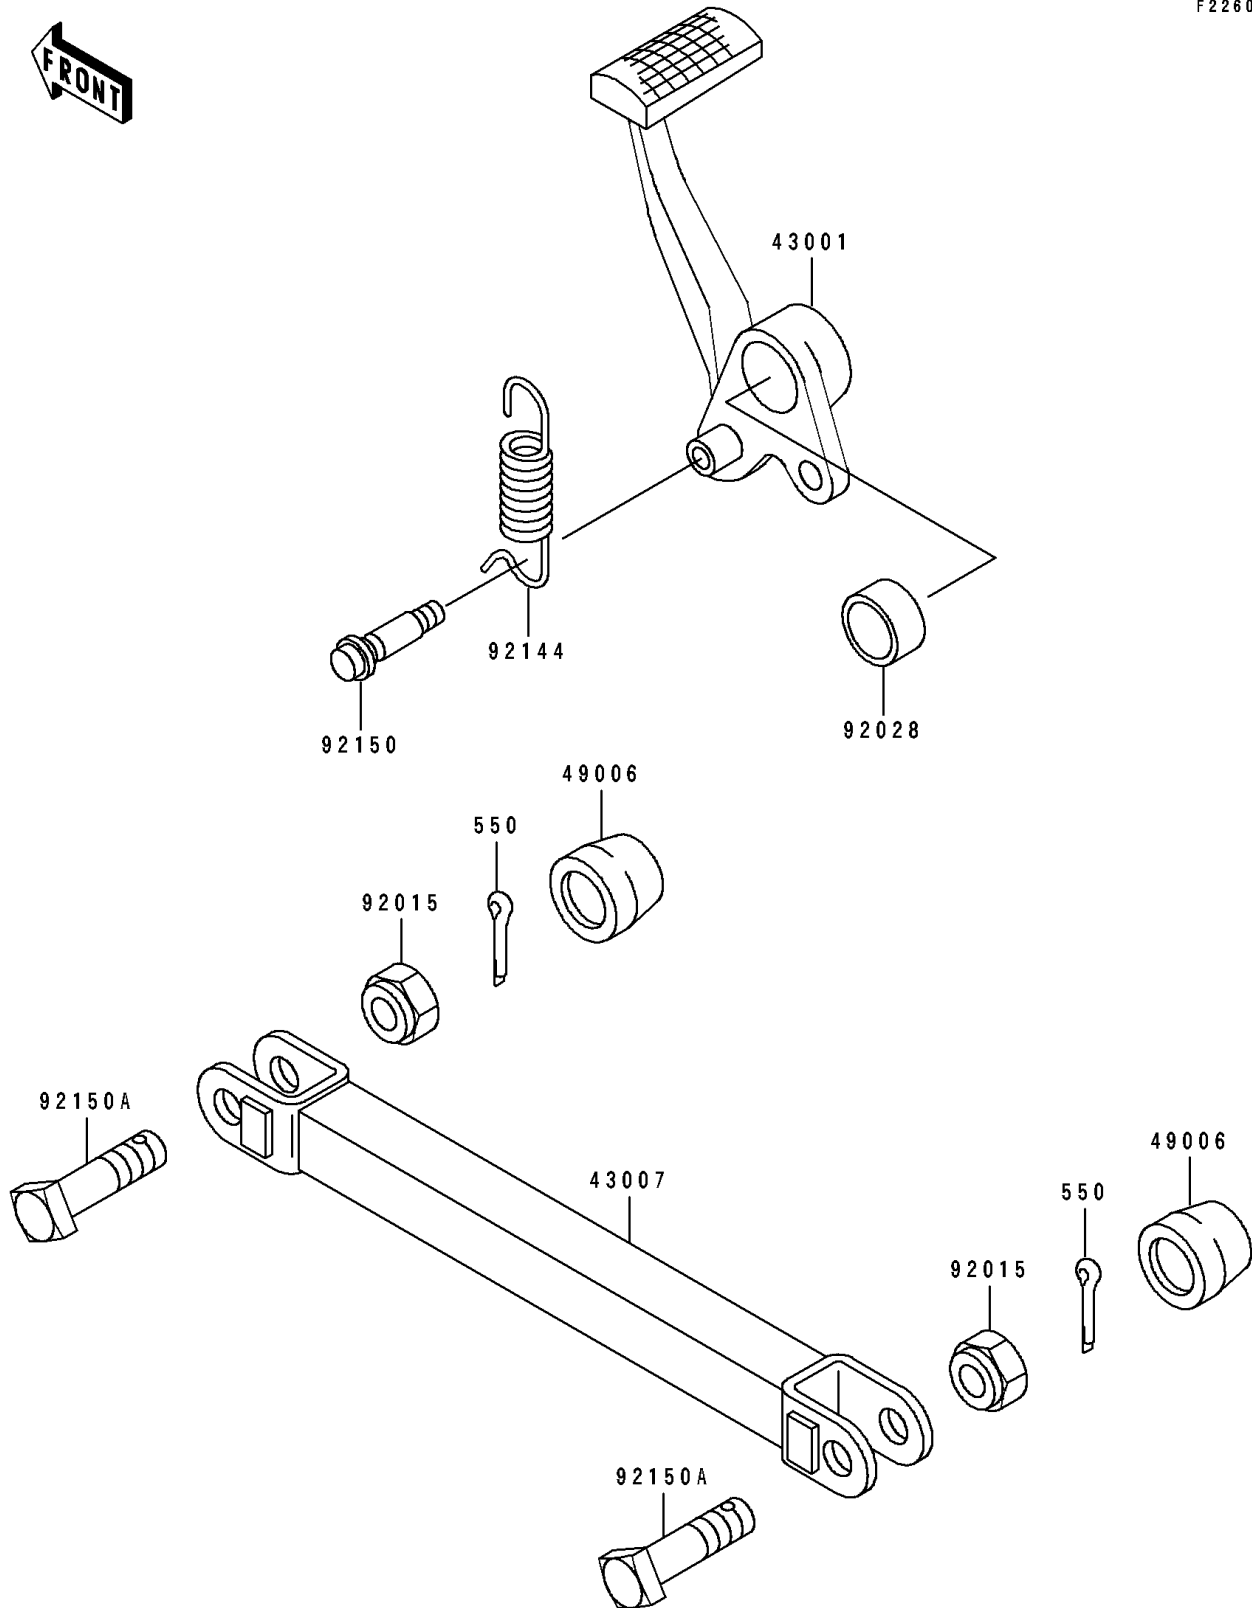

1994 ZR1100 Zephyr

PARTS DIAGRAM

Brake Pedal/Torque Link

F2260

1994 ZR1100 Zephyr

PARTS LIST

Brake Pedal/Torque Link

ITEM NAME

PART NUMBER

QUANTITY
