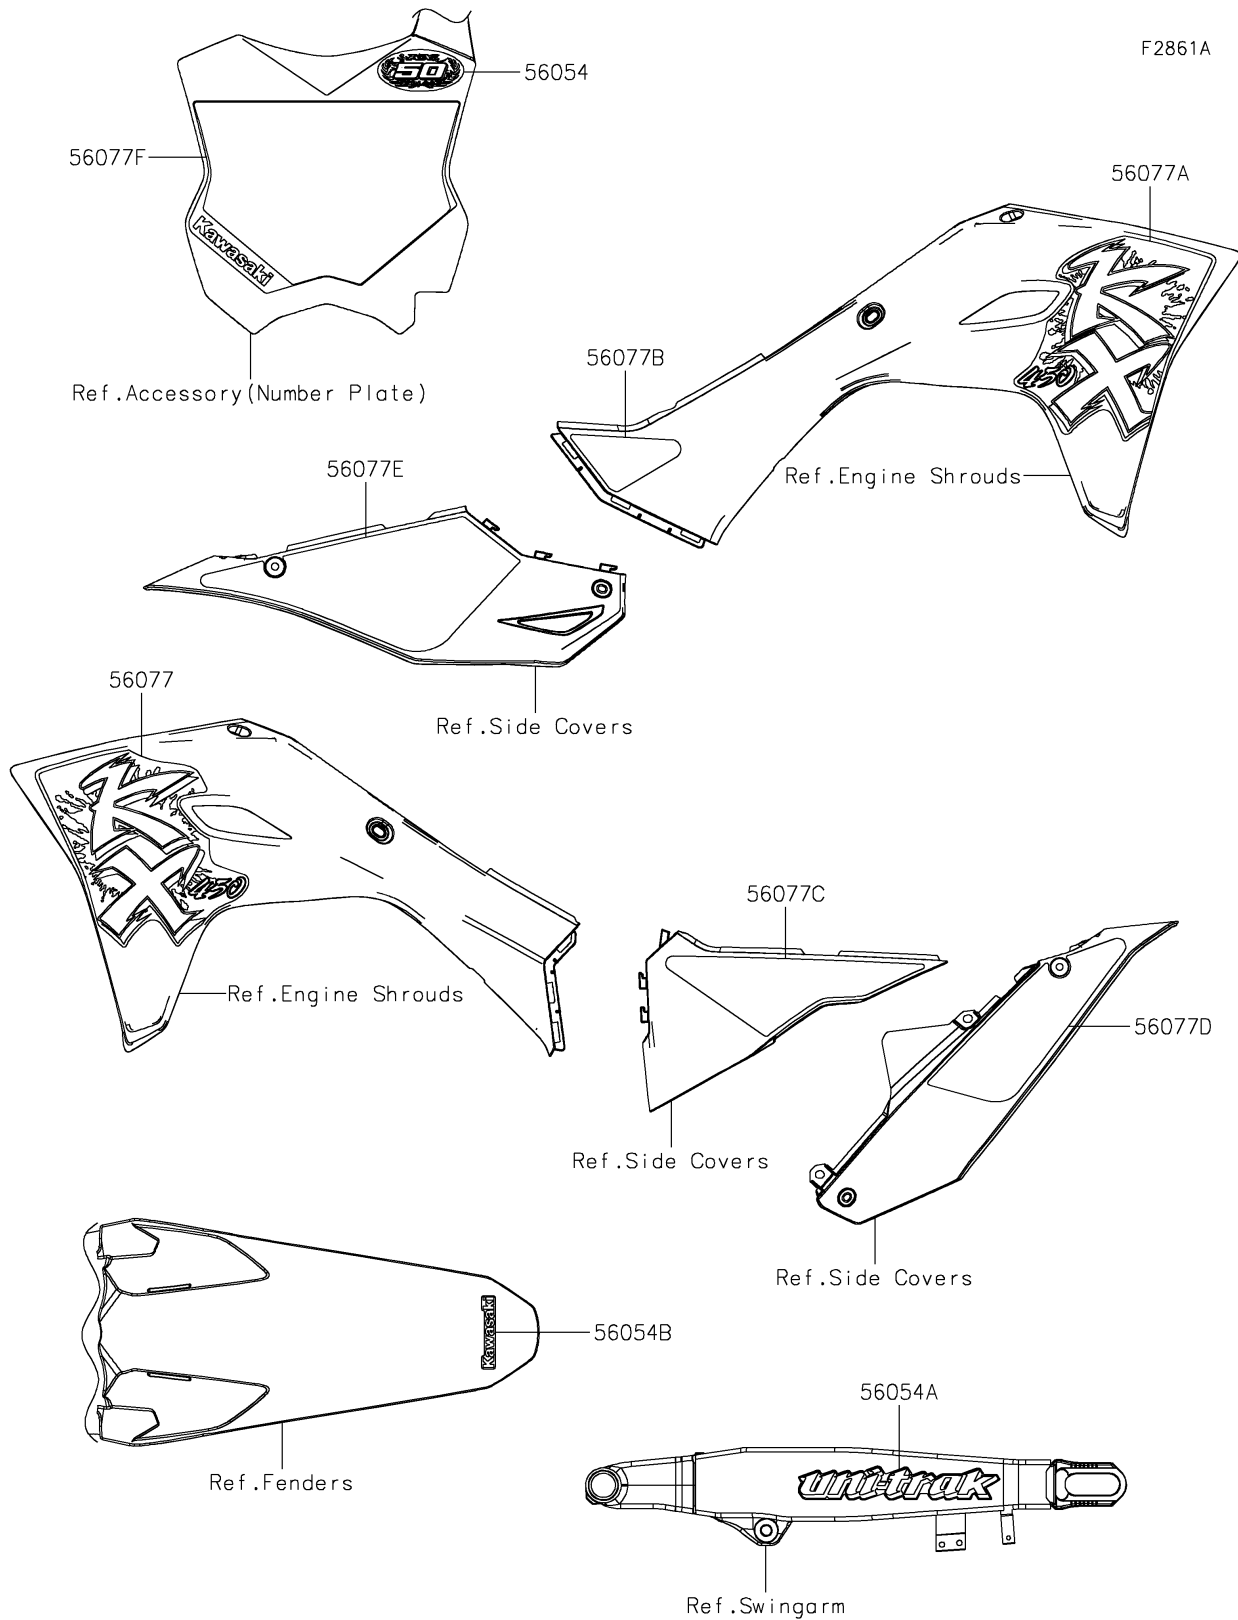

2024 KX™ 450 50th ANNIVERSARY EDITION

PARTS DIAGRAM

Decals(MRFAN)

2024 KX™ 450 50th ANNIVERSARY EDITION

PARTS LIST Decals(MRFAN)

| ITEM NAME | PART NUMBER | QUANTITY |
|-----------|-------------|----------|
|-----------|-------------|----------|
