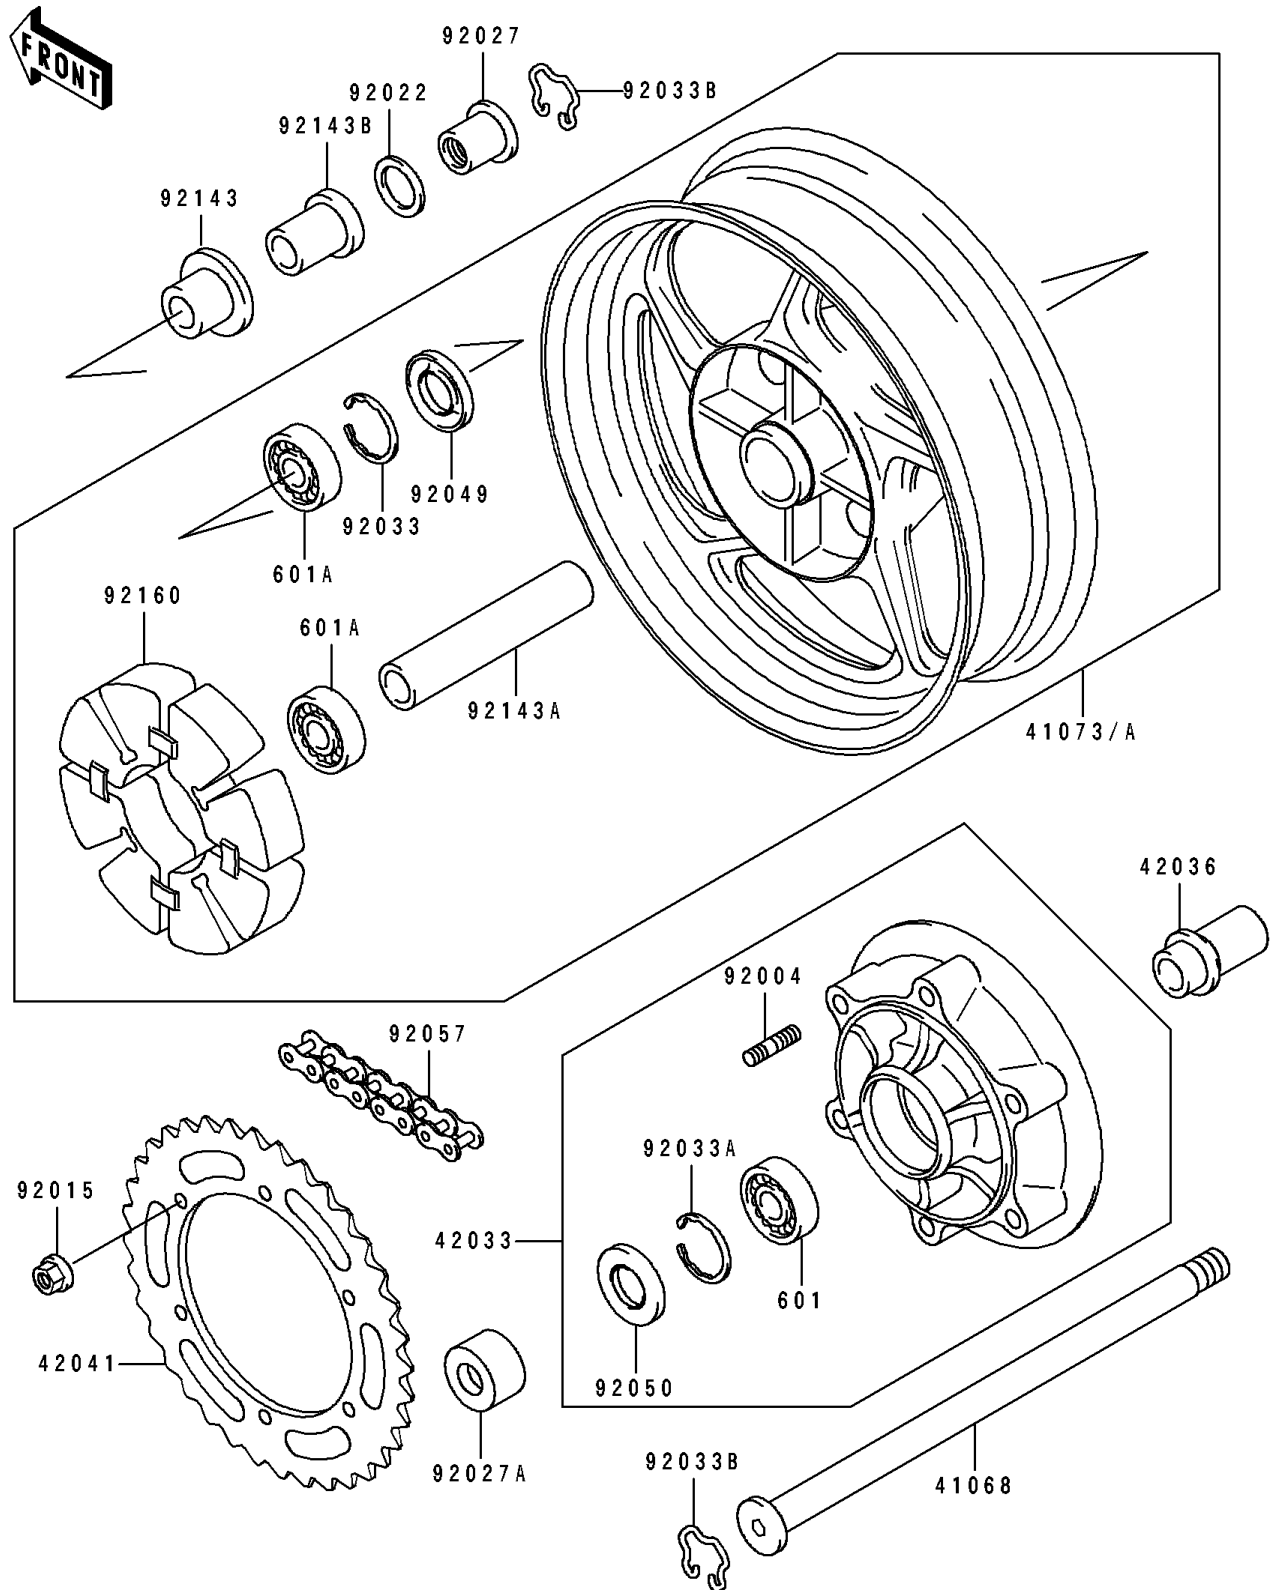

1994 ZR1100 Zephyr

PARTS DIAGRAM

Rear Wheel/Chain

F2240

1994 ZR1100 Zephyr

PARTS LIST

Rear Wheel/Chain

ITEM NAME

PART NUMBER

QUANTITY
