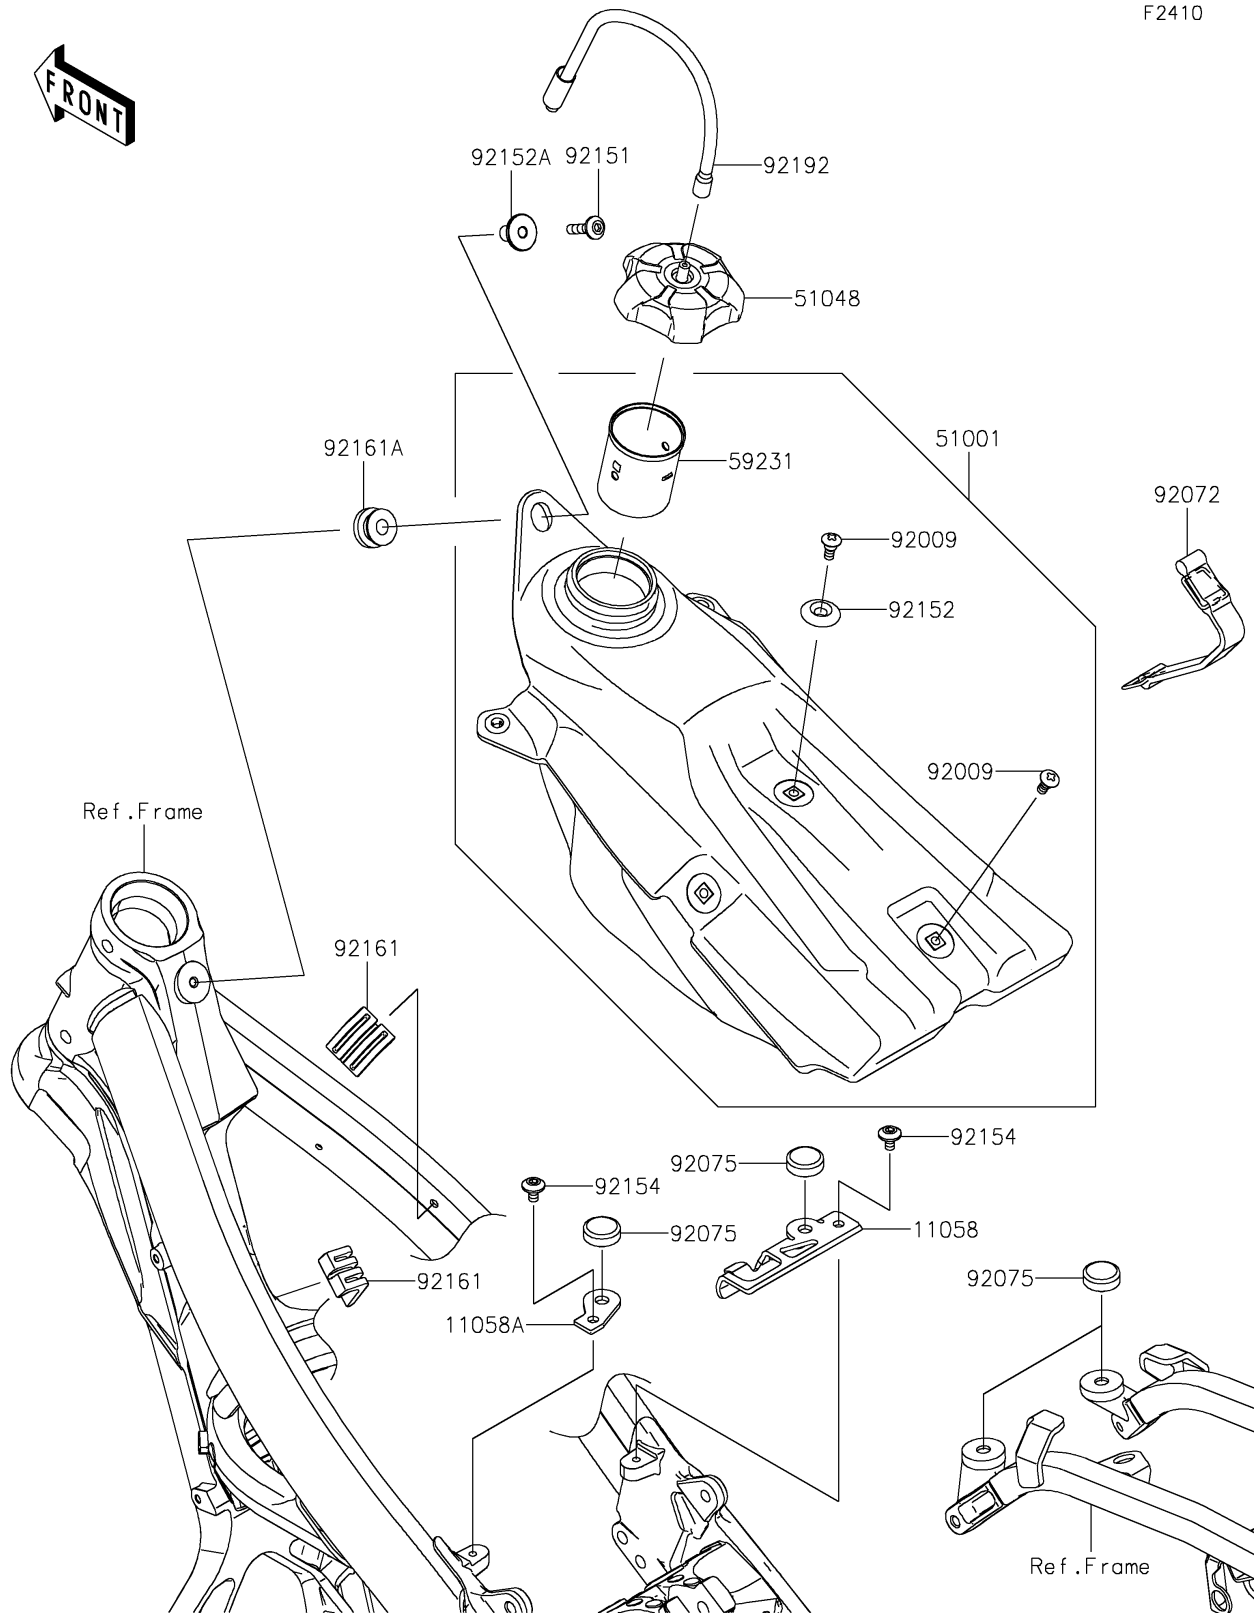

2024 KX™ 450 50th ANNIVERSARY EDITION

PARTS DIAGRAM

Fuel Tank

F2410

2024 KX™ 450 50th ANNIVERSARY EDITION

PARTS LIST

Fuel Tank

ITEM NAME	PART NUMBER	QUANTITY
-----------	-------------	----------
