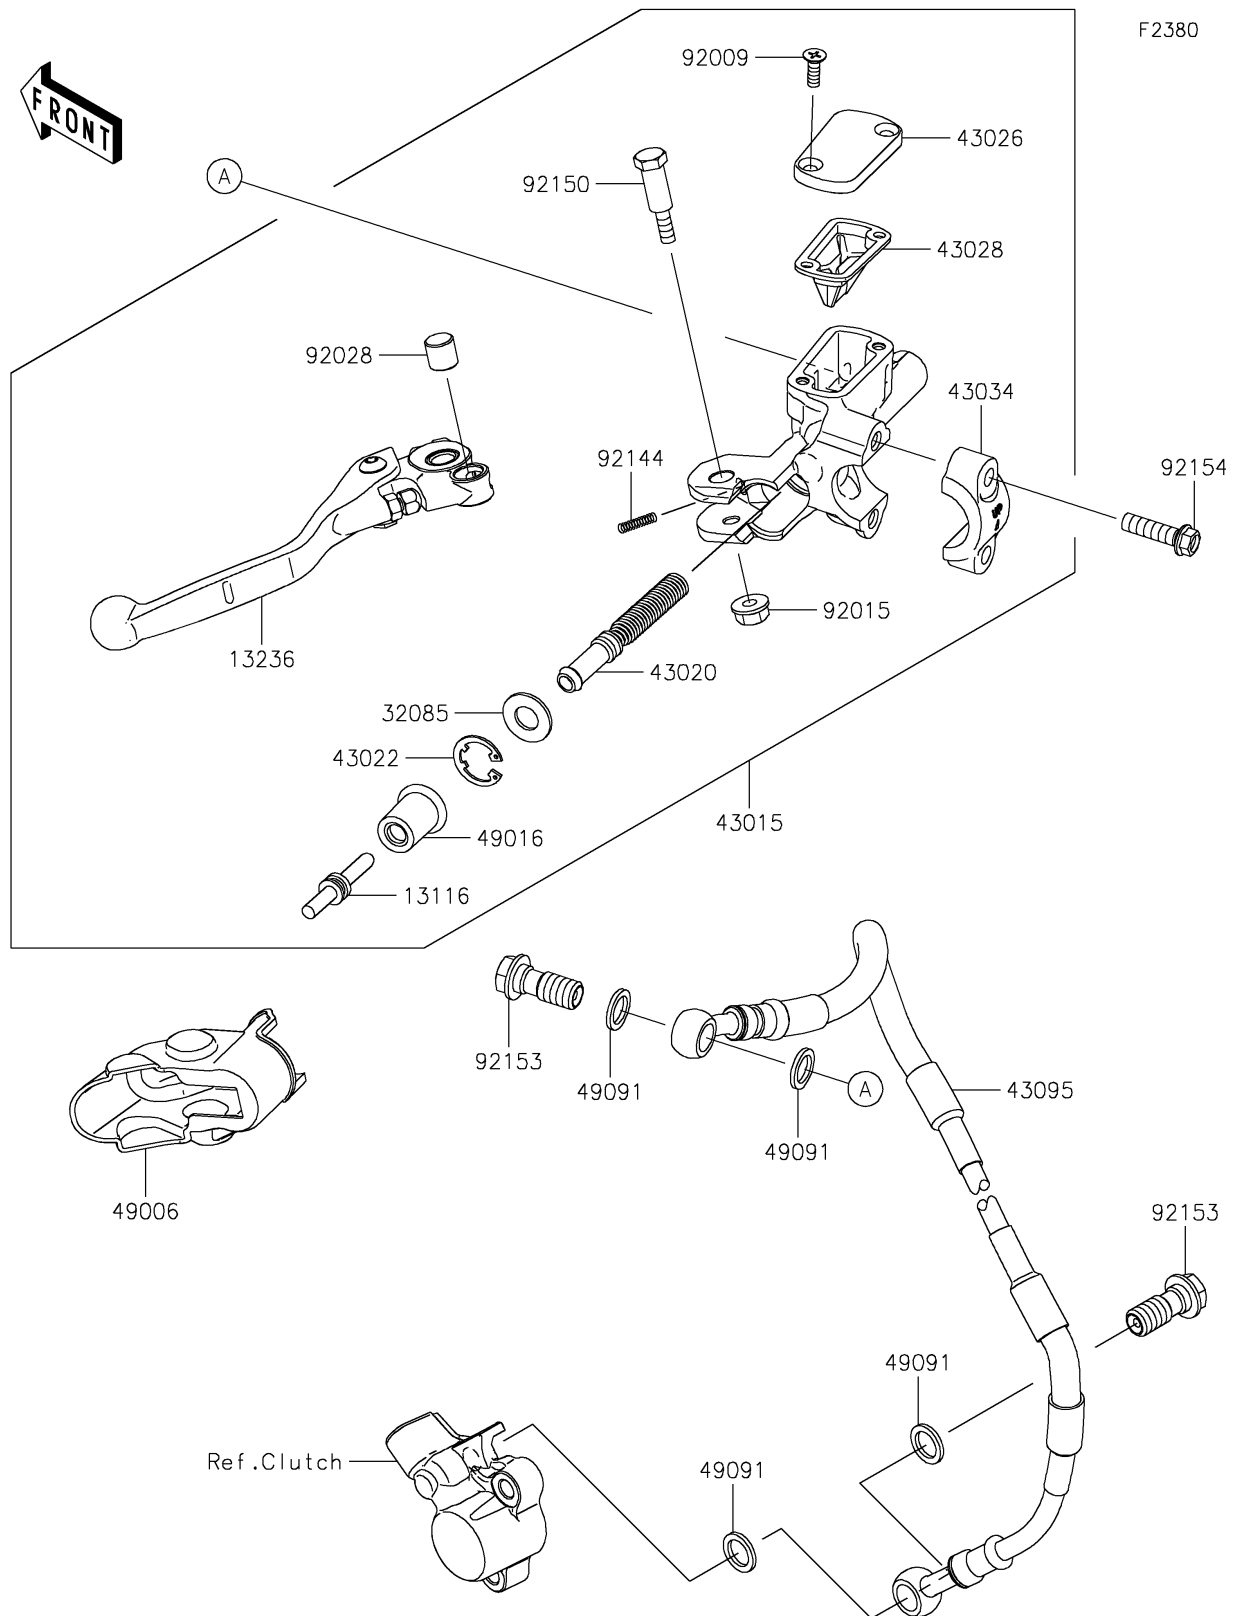

2024 KX™ 450 50th ANNIVERSARY EDITION

PARTS DIAGRAM

Clutch Master Cylinder

2024 KX™ 450 50th ANNIVERSARY EDITION

PARTS LIST

Clutch Master Cylinder

ITEM NAME	PART NUMBER	QUANTITY
-----------	-------------	----------
