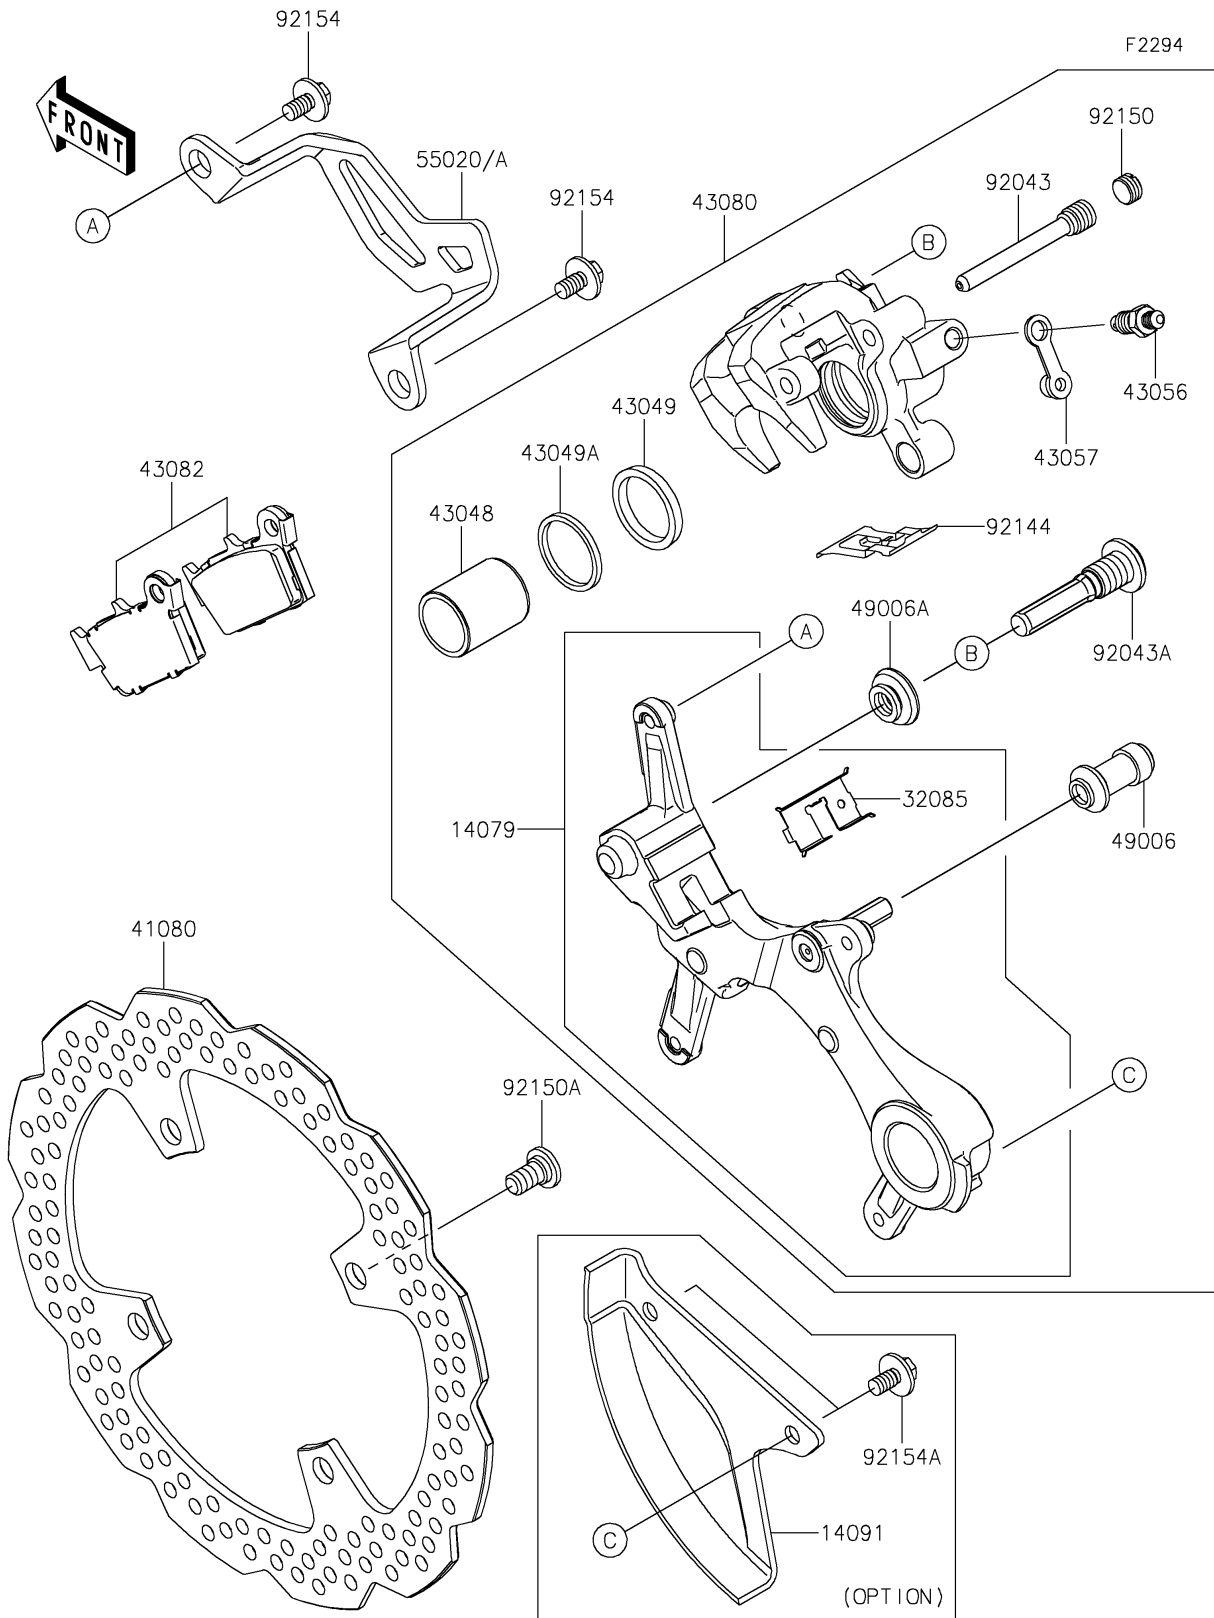

2024 KX™ 450

PARTS DIAGRAM

Rear Brake

2024 KX™ 450

PARTS LIST

Rear Brake

ITEM NAME

PART NUMBER

QUANTITY
