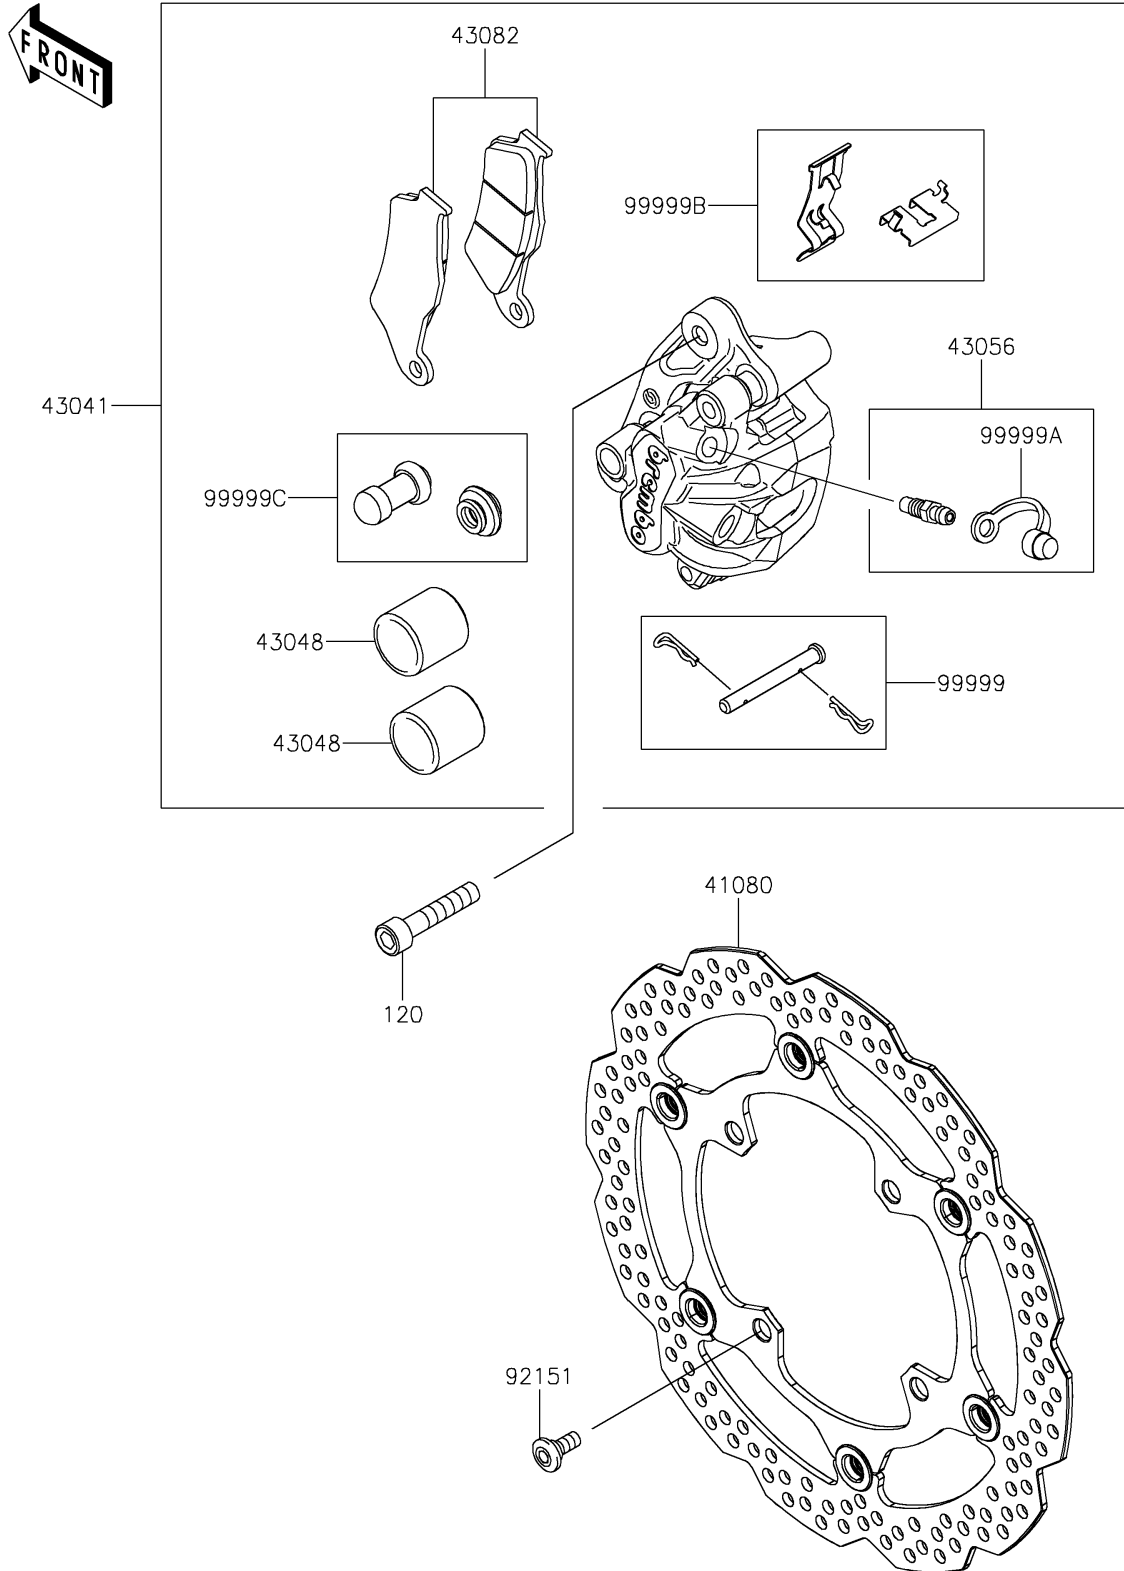

2024 KX™ 450

PARTS DIAGRAM

Front Brake

F2292

2024 KX™ 450

PARTS LIST

Front Brake

Kawasaki

Let the Good Times Roll®

ITEM NAME

PART NUMBER

QUANTITY
