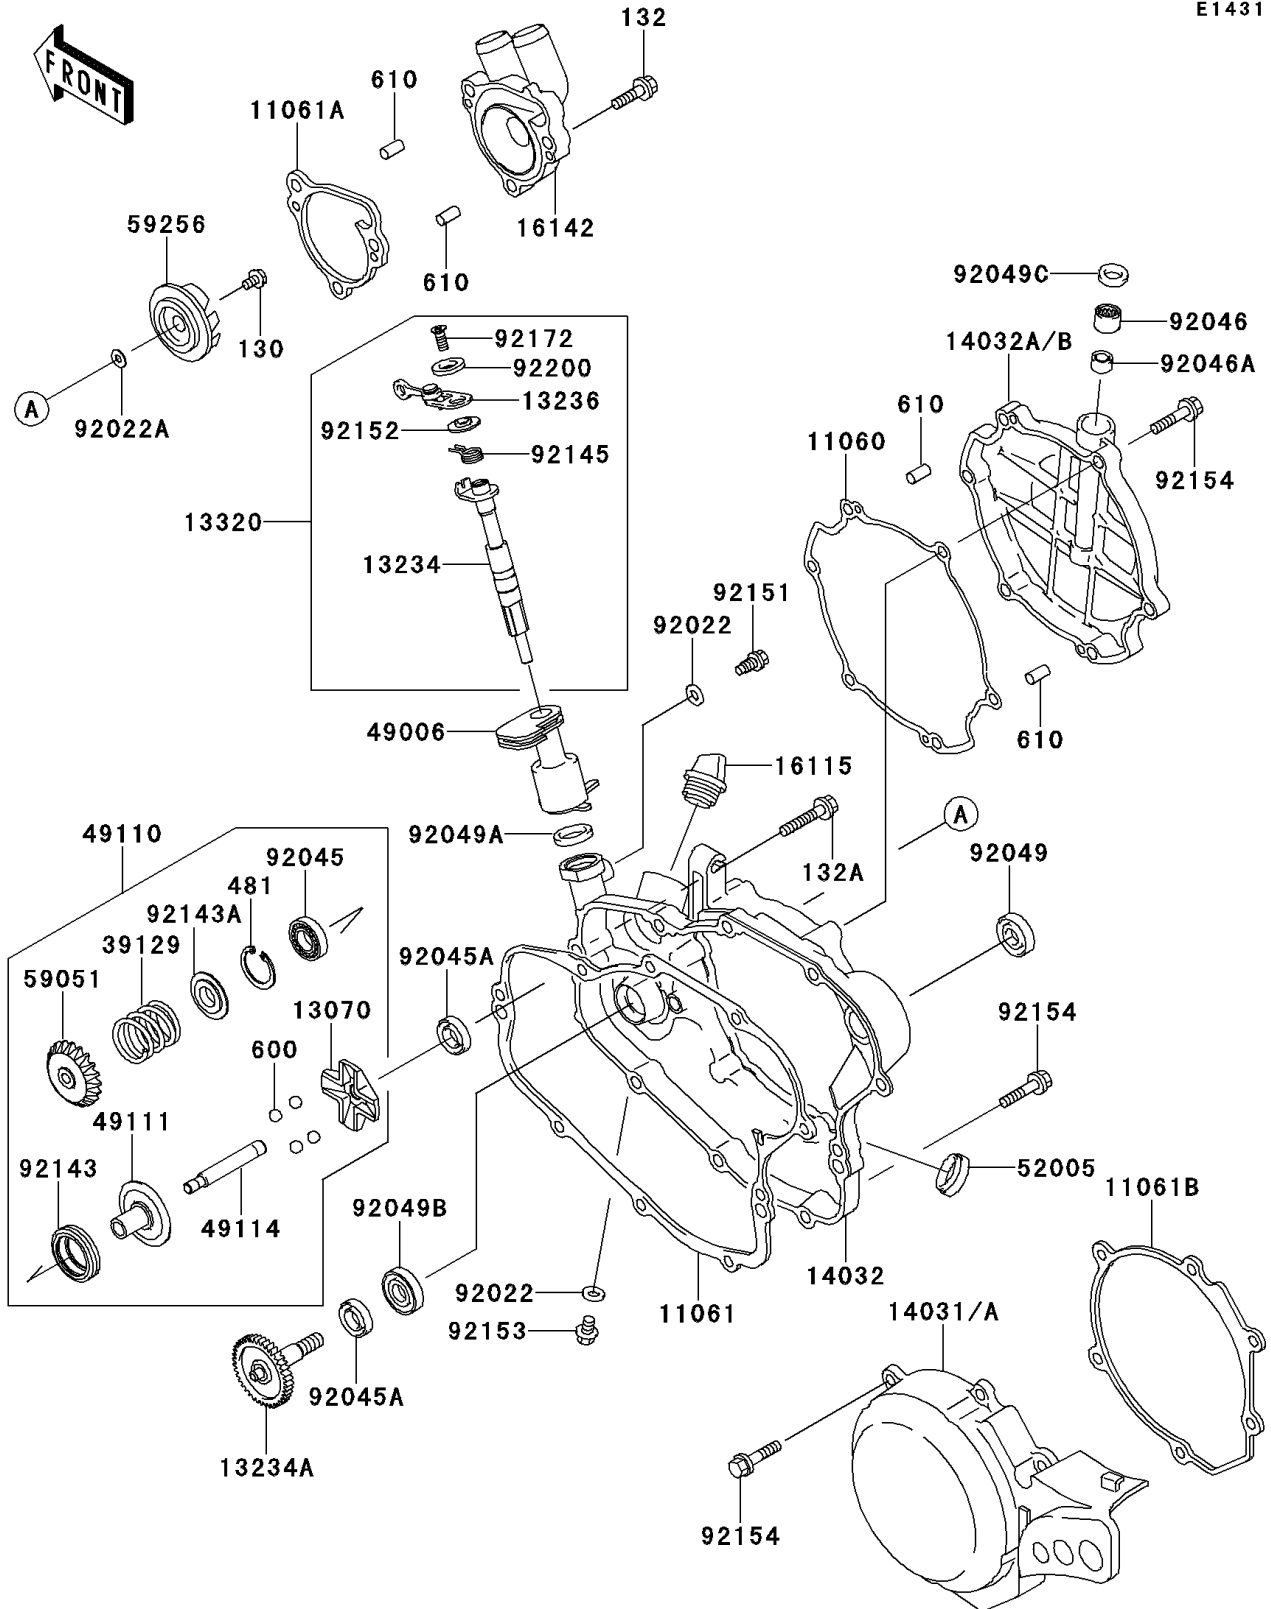

2013 KX™ 85

PARTS DIAGRAM

Engine Cover(s)

E1431

2013 KX™ 85

PARTS LIST

Engine Cover(s)

ITEM NAME

PART NUMBER

QUANTITY
