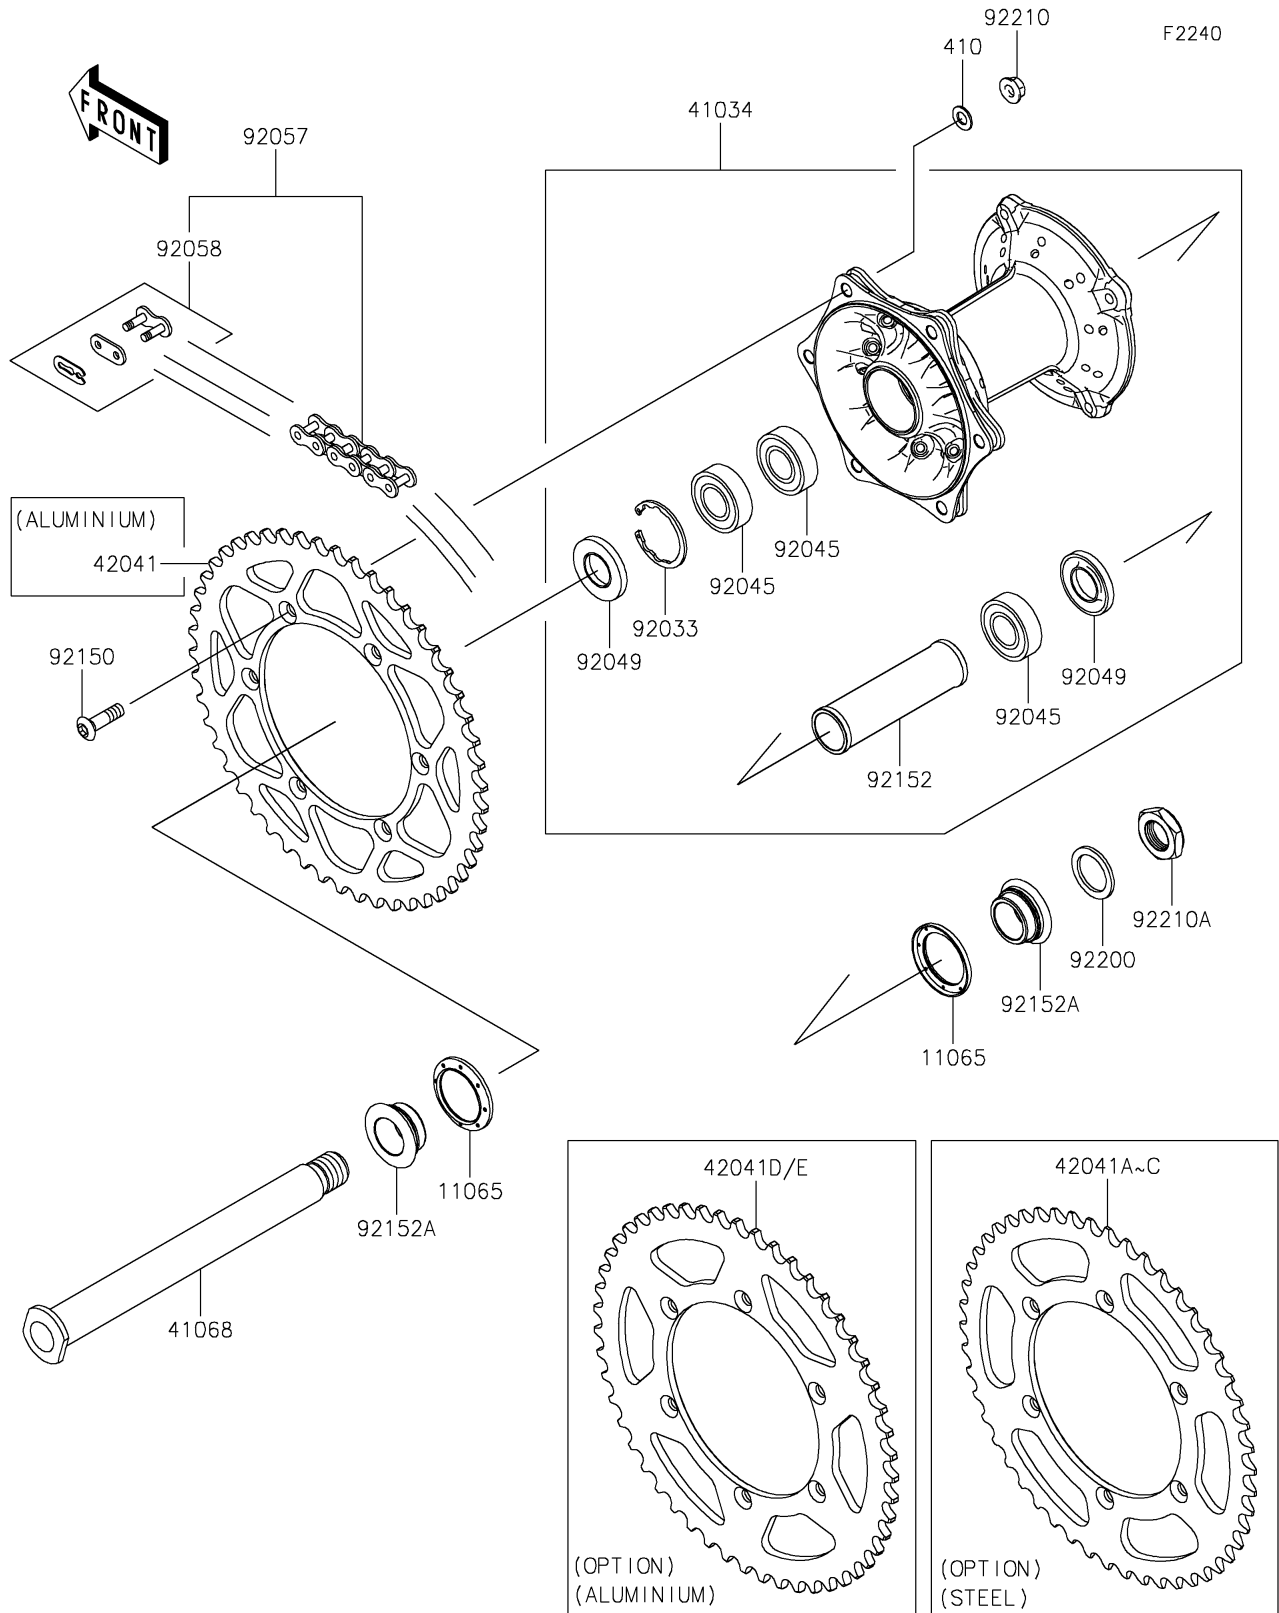

2024 KX™ 450

PARTS DIAGRAM

Rear Hub

2024 KX™ 450

PARTS LIST

Rear Hub

ITEM NAME

PART NUMBER

QUANTITY
