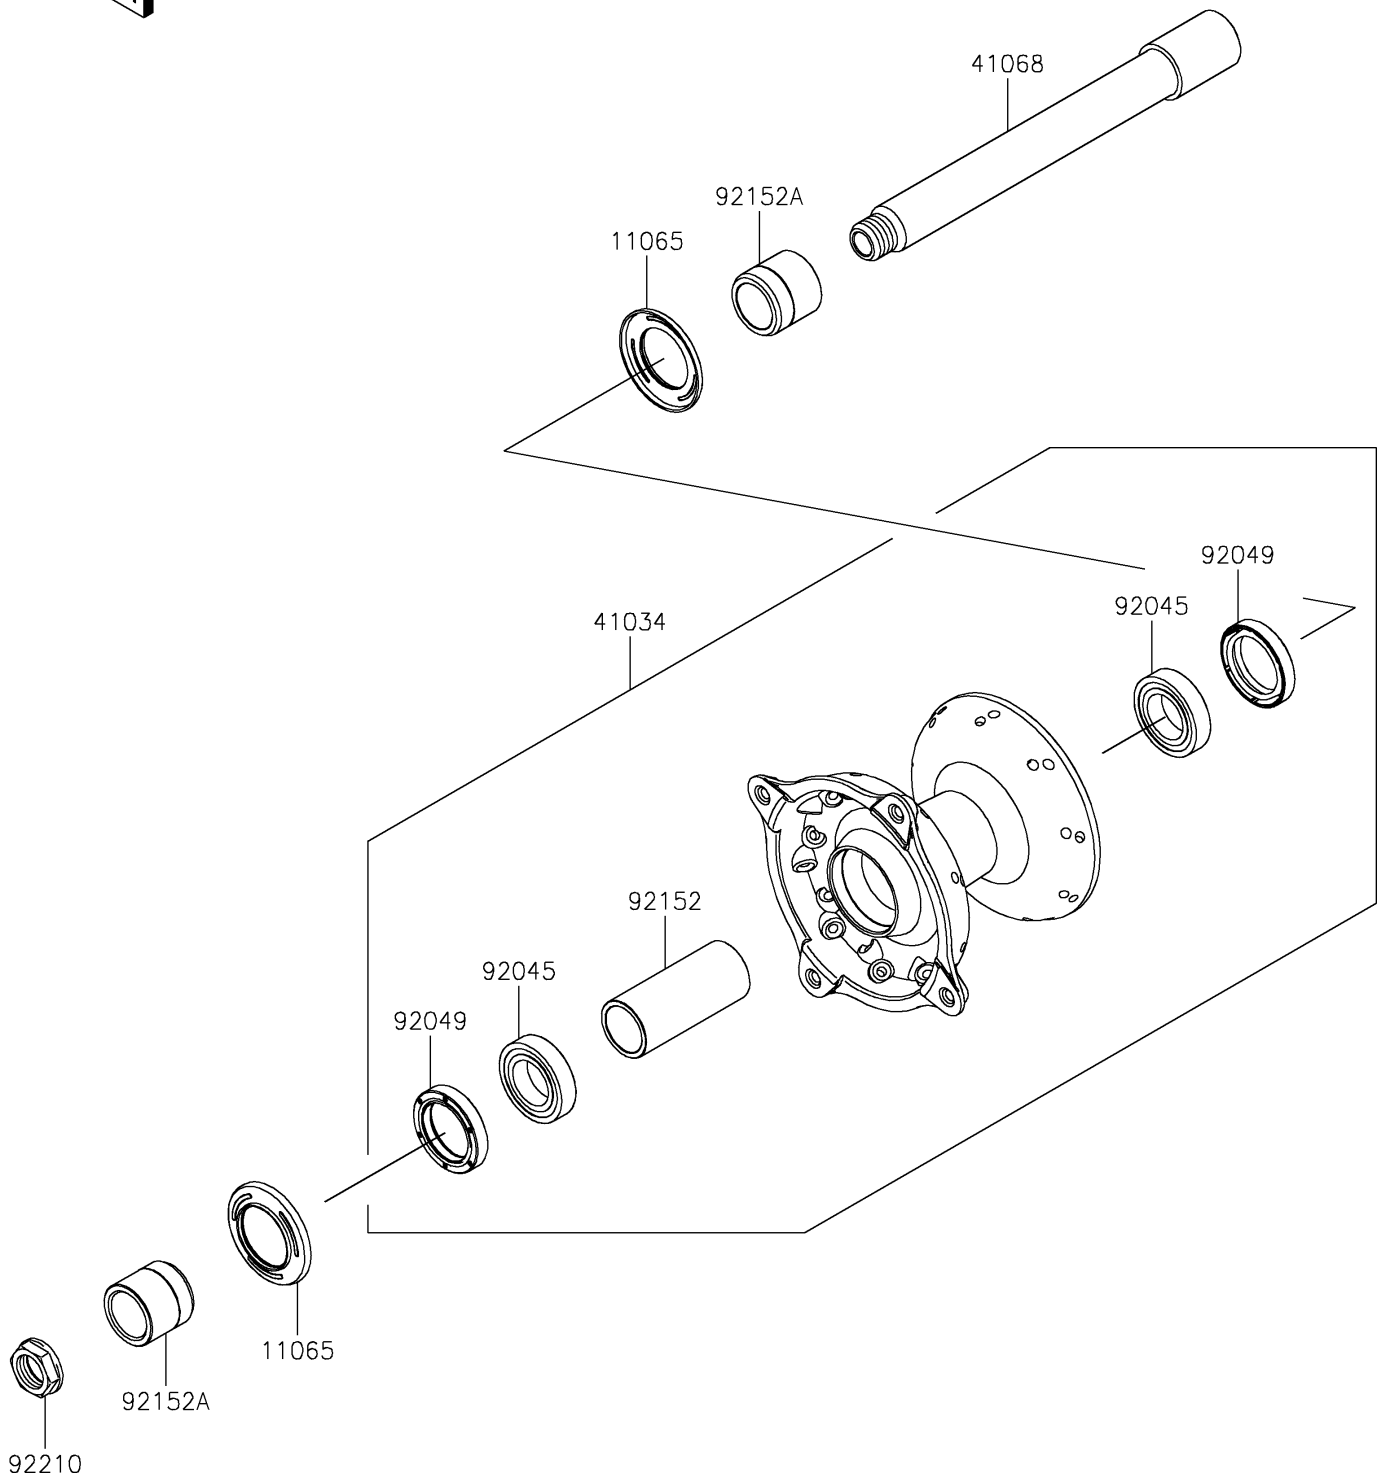

2024 KX™ 450

PARTS DIAGRAM

Front Hub

F2230

2024 KX™ 450

PARTS LIST

Front Hub

ITEM NAME

PART NUMBER

QUANTITY
