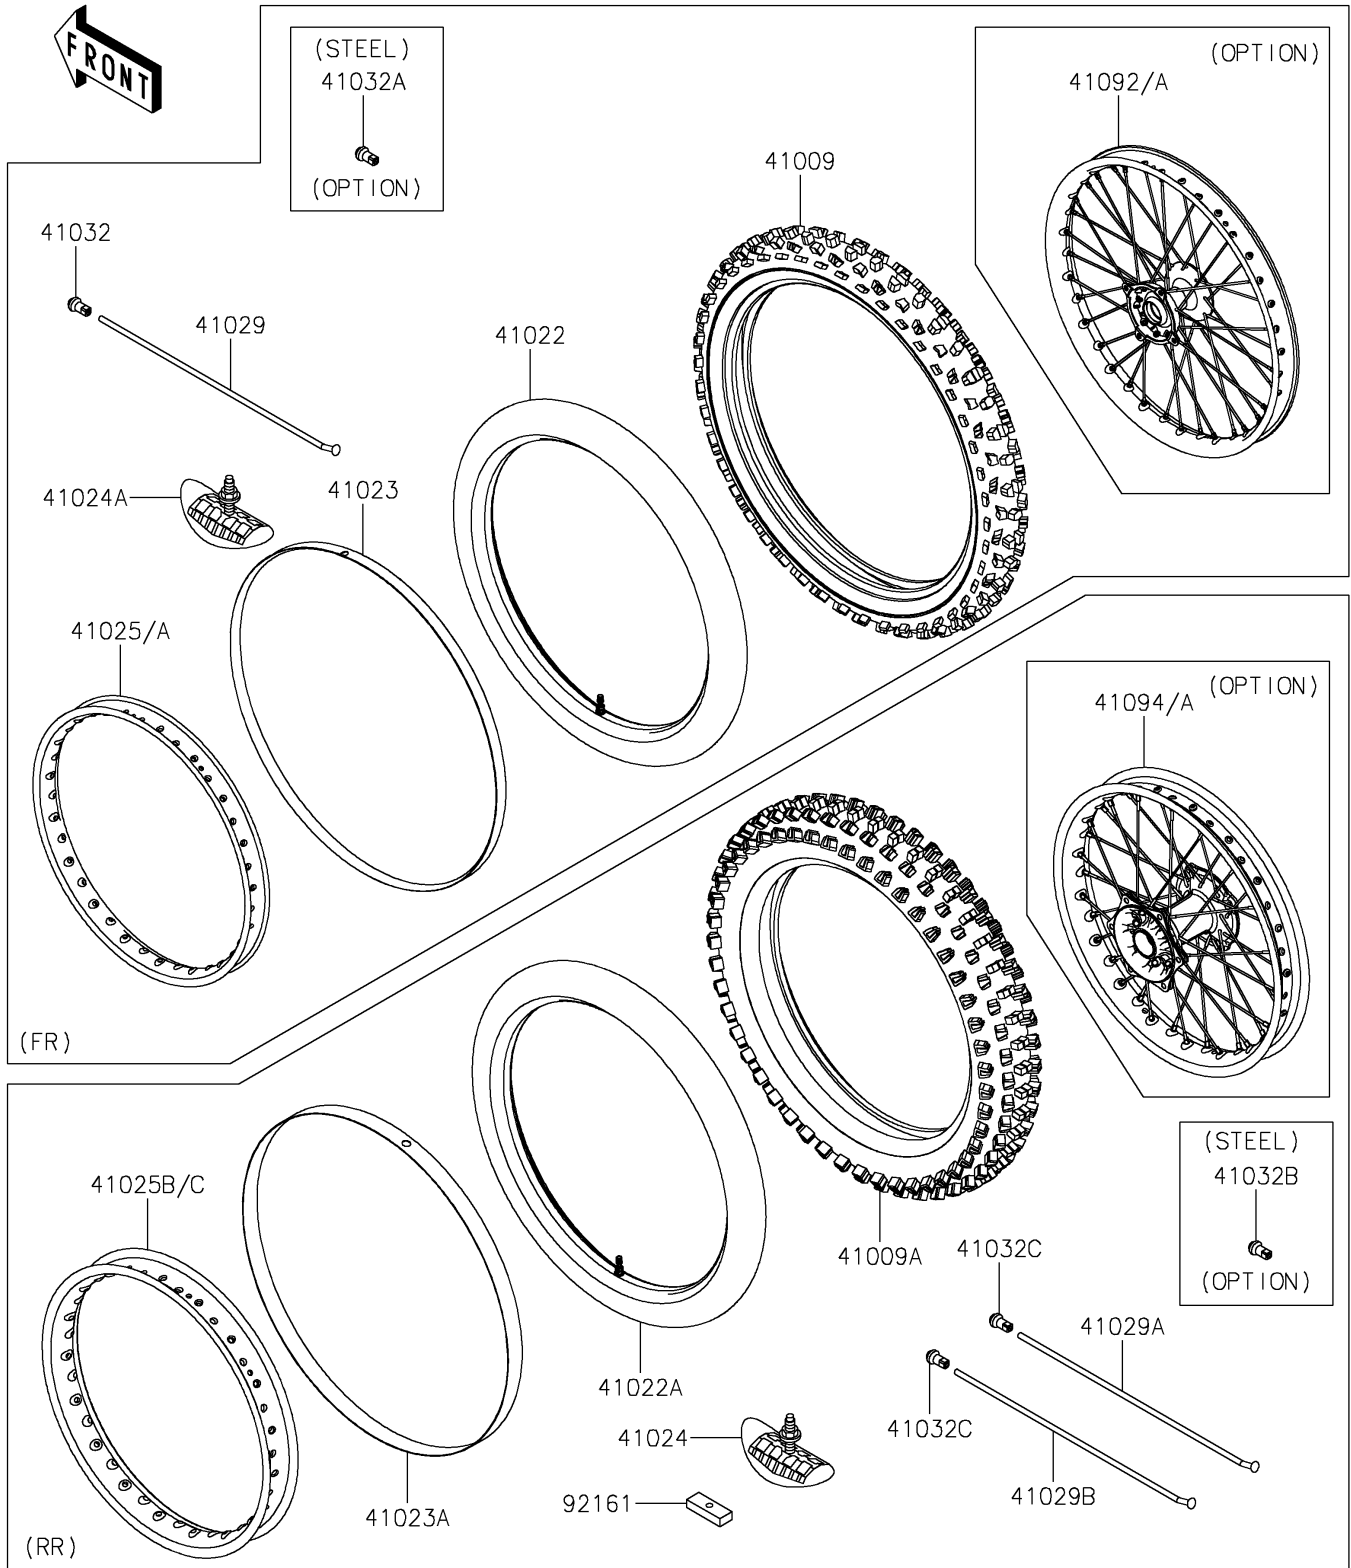

2024 KX™ 450

PARTS DIAGRAM

Wheels/Tires

F2210

2024 KX™ 450

PARTS LIST

Wheels/Tires

Kawasaki

Let the Good Times Roll®

ITEM NAME

PART NUMBER

QUANTITY
