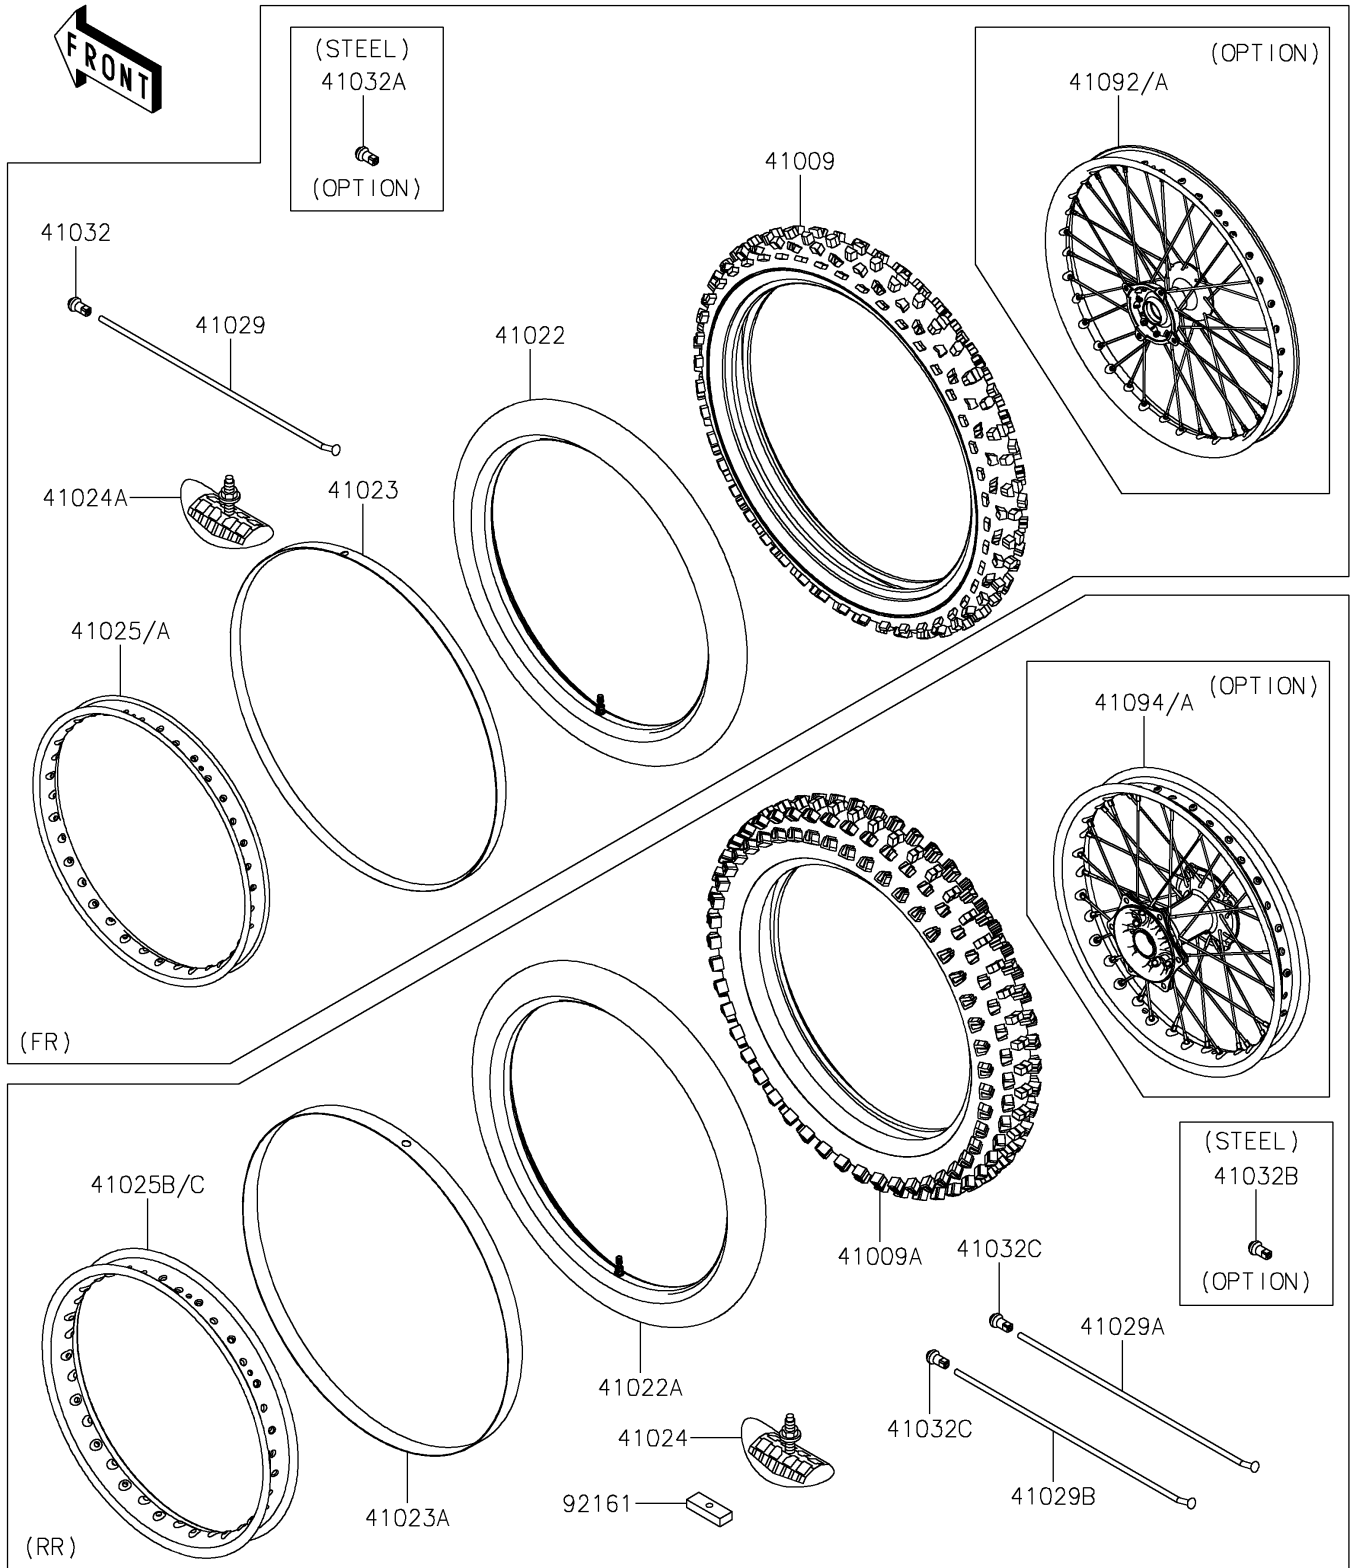

2024 KX™ 450 50th ANNIVERSARY EDITION

PARTS DIAGRAM

Wheels/Tires

F2210

2024 KX™ 450 50th ANNIVERSARY EDITION

PARTS LIST

Wheels/Tires

ITEM NAME	PART NUMBER	QUANTITY
-----------	-------------	----------
