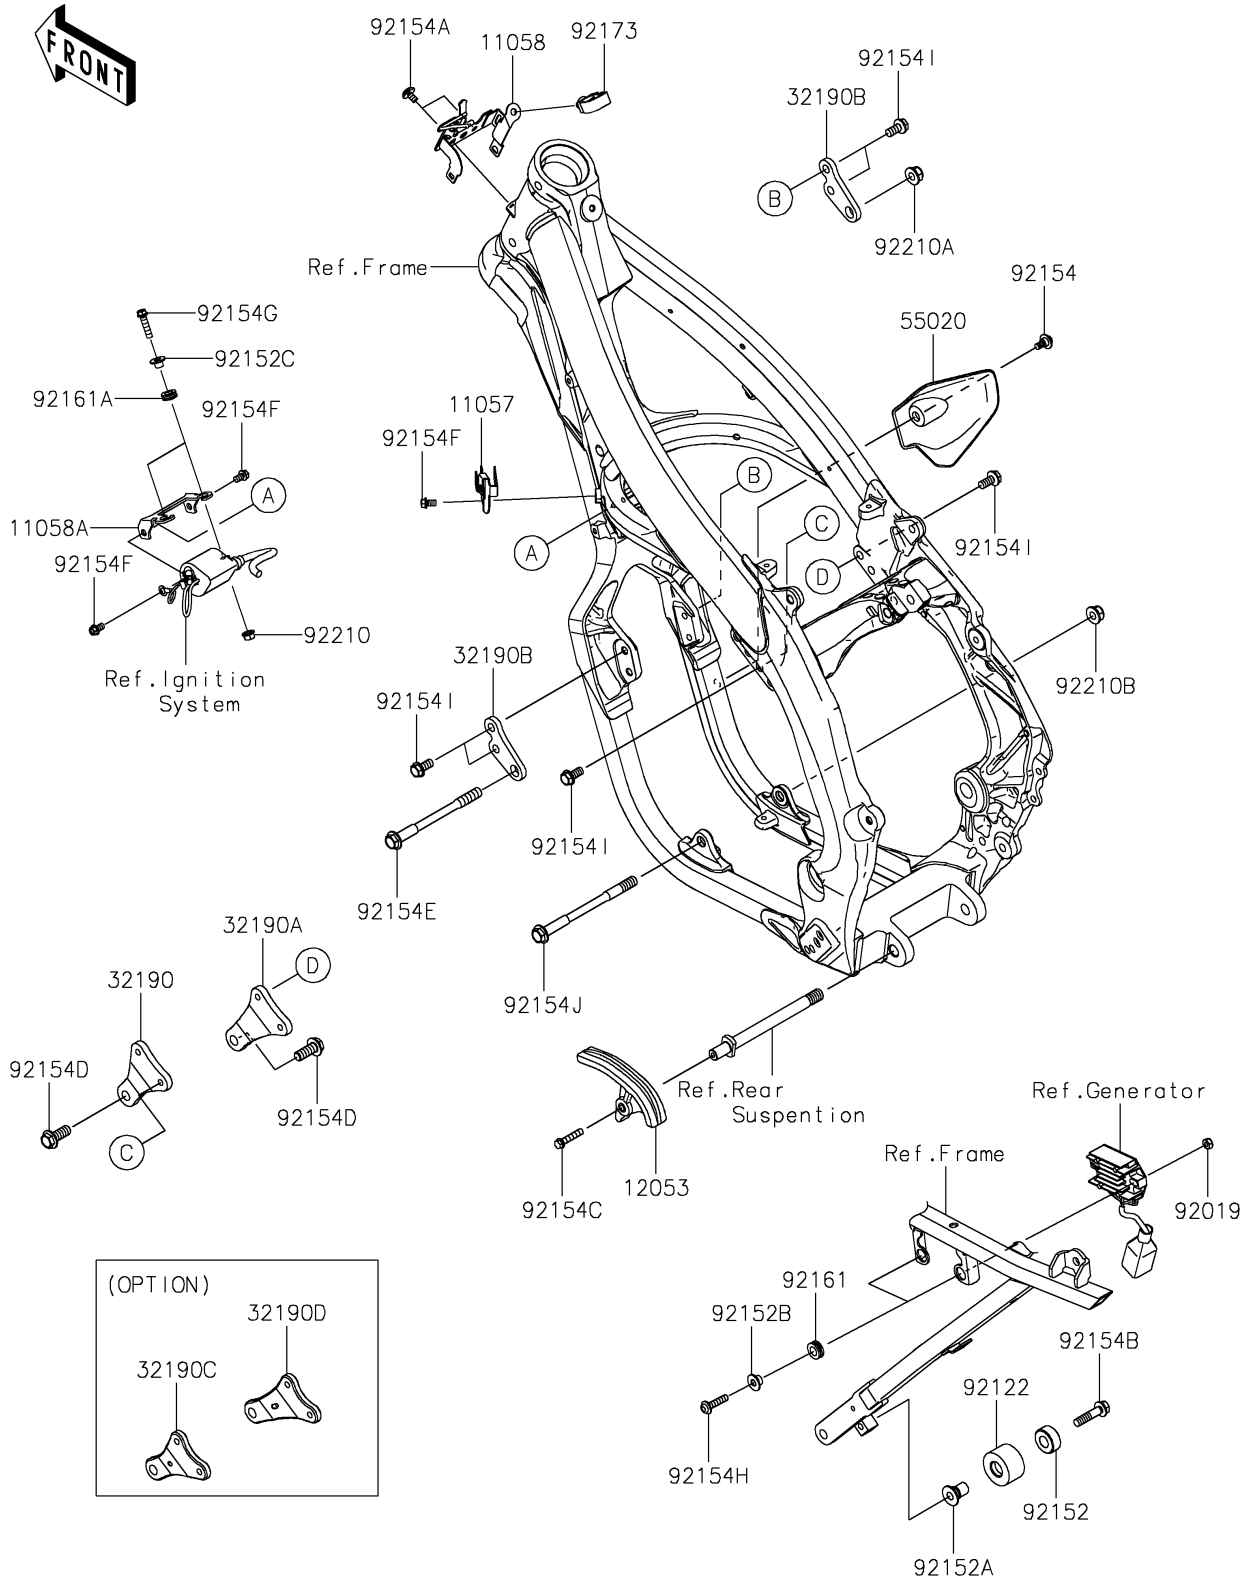

2024 KX™ 450

PARTS DIAGRAM

Frame Fittings

F2131

2024 KX™ 450

PARTS LIST

Frame Fittings

Kawasaki

Let the Good Times Roll®

ITEM NAME

PART NUMBER

QUANTITY
