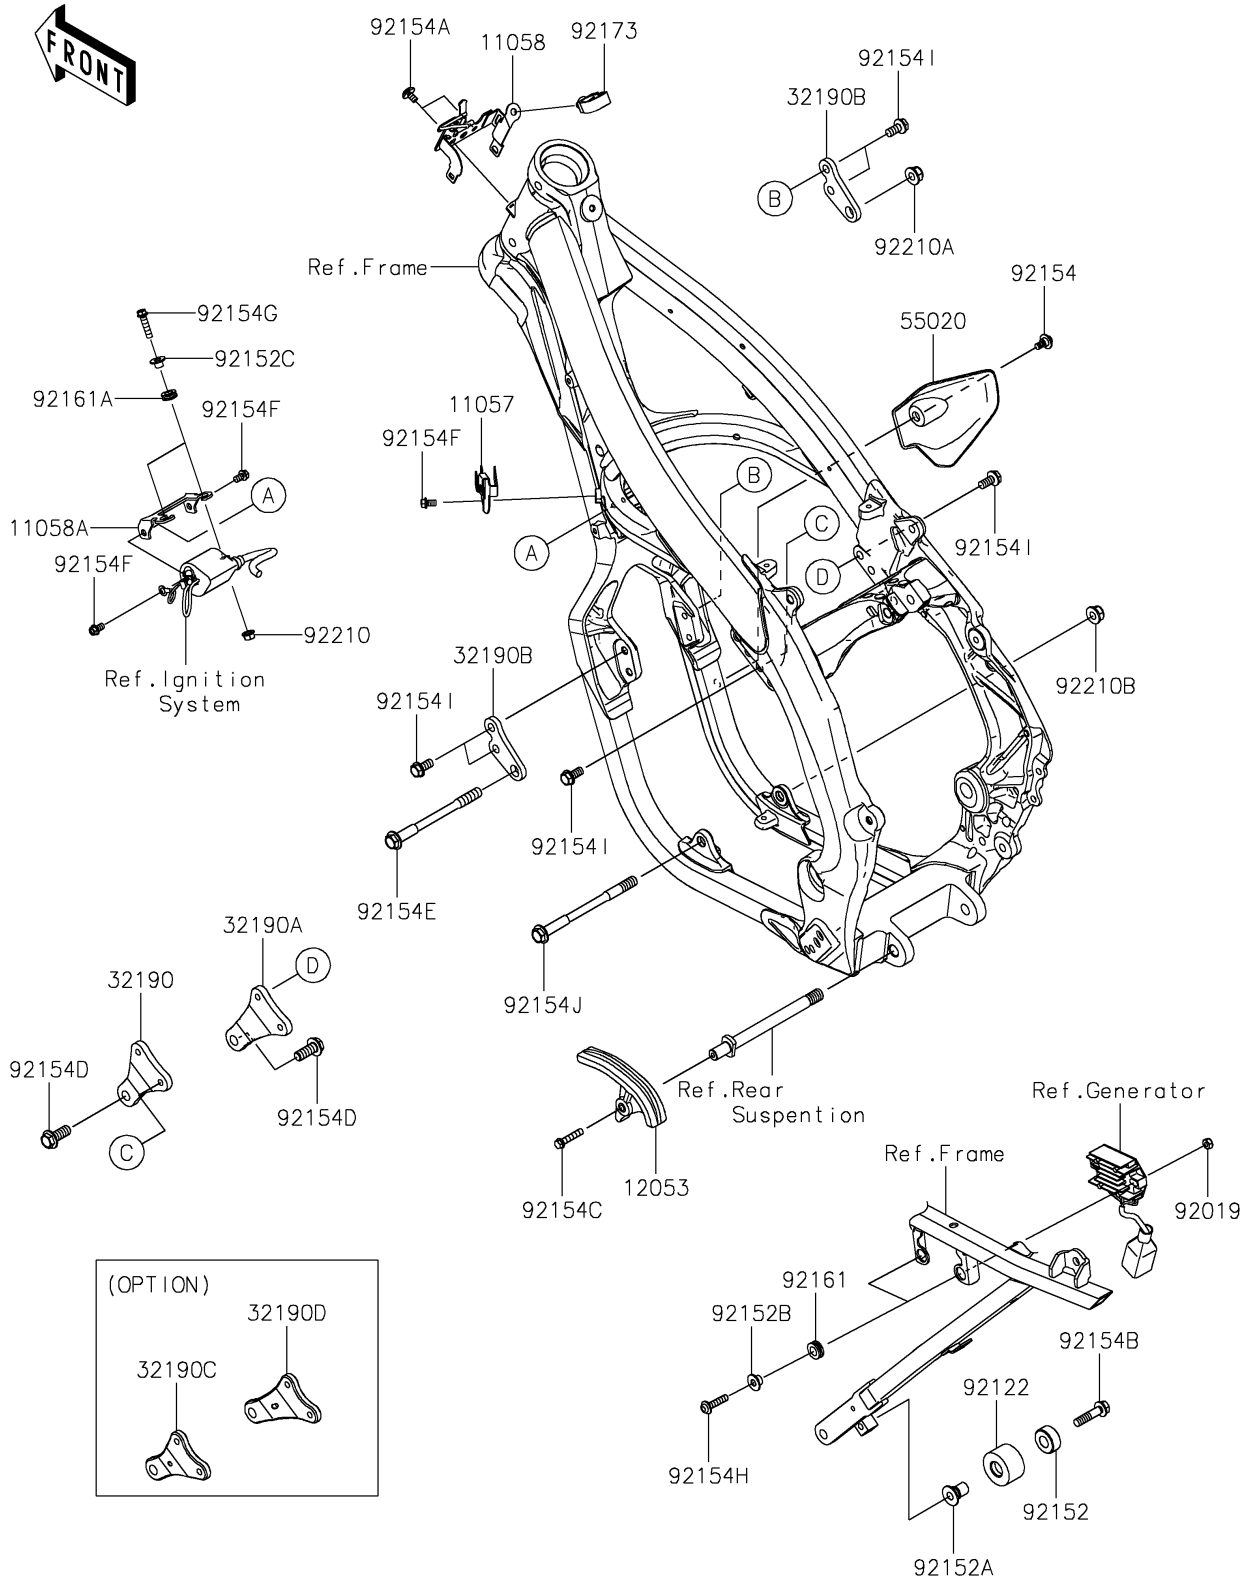

2024 KX™ 450 50th ANNIVERSARY EDITION

PARTS DIAGRAM

Frame Fittings

F2131

2024 KX™ 450 50th ANNIVERSARY EDITION

PARTS LIST

Frame Fittings

ITEM NAME	PART NUMBER	QUANTITY
-----------	-------------	----------
