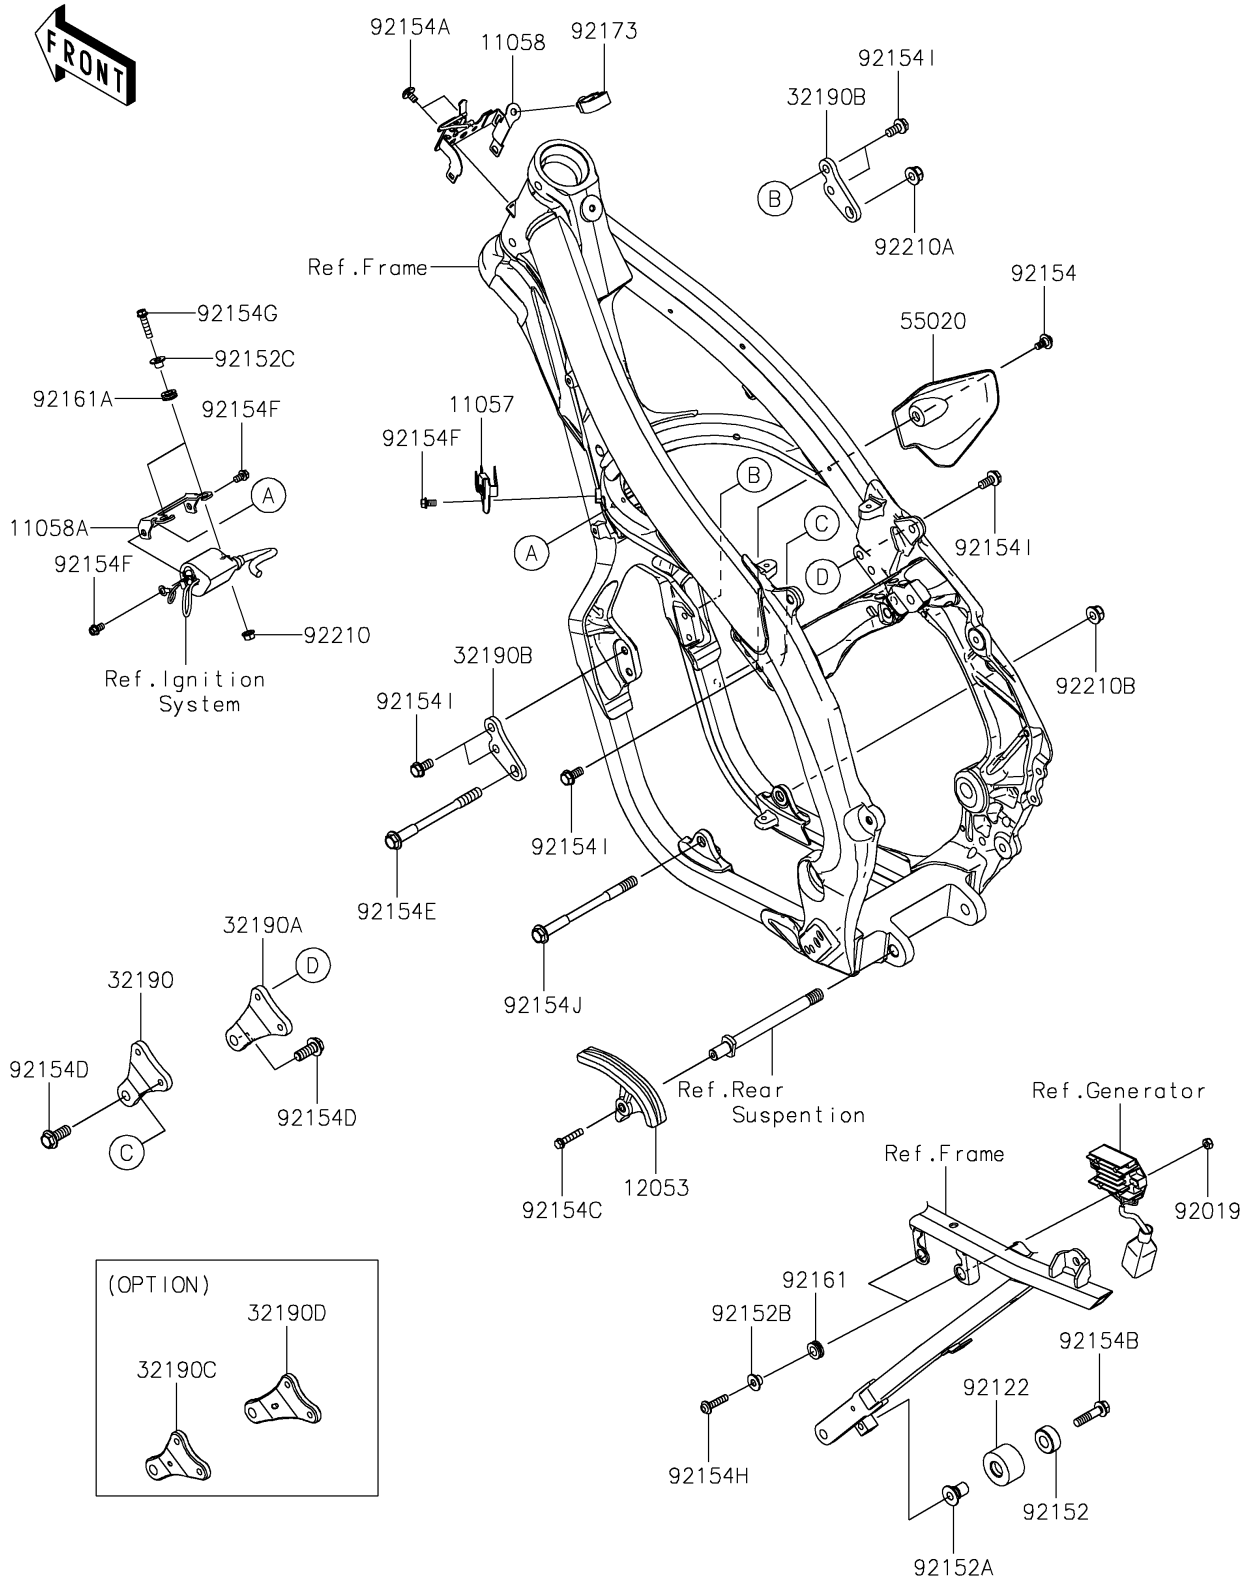

2024 KX™ 450 50th ANNIVERSARY EDITION

PARTS DIAGRAM

Frame Fittings

F2131

2024 KX™ 450 50th ANNIVERSARY EDITION

Kawasaki
Let the Good Times Roll®

PARTS LIST

Frame Fittings

ITEM NAME	PART NUMBER	QUANTITY
BRACKET,COUPLER (Ref # 11057)	11057-1529	1
BRACKET,VEHICLE DOWN SENSOR (Ref # 11058)	11058-0745	1
BRACKET,IGNITION COIL (Ref # 11058A)	11058-1064	1
GUIDE-CHAIN (Ref # 12053)	12053-0335	1
BRACKET-ENGINE,UPP,LH (Ref # 32190)	32190-0889	1
BRACKET-ENGINE,UPP,RH (Ref # 32190A)	32190-0890	1
BRACKET-ENGINE,FR (Ref # 32190B)	32190-0891	2
BRACKET-ENGINE,UPP,LH (Ref # 32190C)	32190-0917	1
BRACKET-ENGINE,UPP,RH (Ref # 32190D)	32190-0918	1
GUARD,ENGINE (Ref # 55020)	55020-2448	1
NUT,LOCK,6MM (Ref # 92019)	92019-008	2
ROLLER,CHAIN (Ref # 92122)	92122-0042	1
COLLAR,12.7X27.2X12 (Ref # 92152)	92152-0945	1
COLLAR,8.3X12.5X21.5 (Ref # 92152A)	92152-2460	1
COLLAR,6.5X10X8.5 (Ref # 92152B)	92152-2467	2
COLLAR,6.3X8.3X16 (Ref # 92152C)	92152-3839	2
BOLT,FLANGED,6X9 (Ref # 92154)	92154-0546	1
BOLT,SOCKET,6X10 (Ref # 92154A)	92154-0774	2
BOLT,FLANGED,8X35 (Ref # 92154B)	92154-1746	1
BOLT,FLANGED,6X30 (Ref # 92154C)	92154-1980	1
BOLT,FLANGED,10X25 (Ref # 92154D)	92154-2747	2
BOLT,10X124 (Ref # 92154E)	92154-2941	1
BOLT,6X10 (Ref # 92154F)	92154-2963	3
BOLT,FLANGED,6X25 (Ref # 92154G)	92154-2967	2
BOLT,SOCKET,6X27,AL (Ref # 92154H)	92154-3775	2
BOLT,8X17 (Ref # 92154I)	92154-3881	8
BOLT,10X137 (Ref # 92154J)	92154-4397	1
DAMPER,10X18X6.5 (Ref # 92161)	92161-2091	2
DAMPER,8.5X15.5X5.5 (Ref # 92161A)	92161-2561	2

2024 KX™ 450 50th ANNIVERSARY EDITION

PARTS LIST

Frame Fittings

ITEM NAME	PART NUMBER	QUANTITY
CLAMP (Ref # 92173)	92173-0861	1
NUT,FLANGED,6MM (Ref # 92210)	92210-0630	2
NUT,LOCK,FLANGED,10MM (Ref # 92210A)	92210-1080	1
NUT,10MM (Ref # 92210B)	92210-1868	1