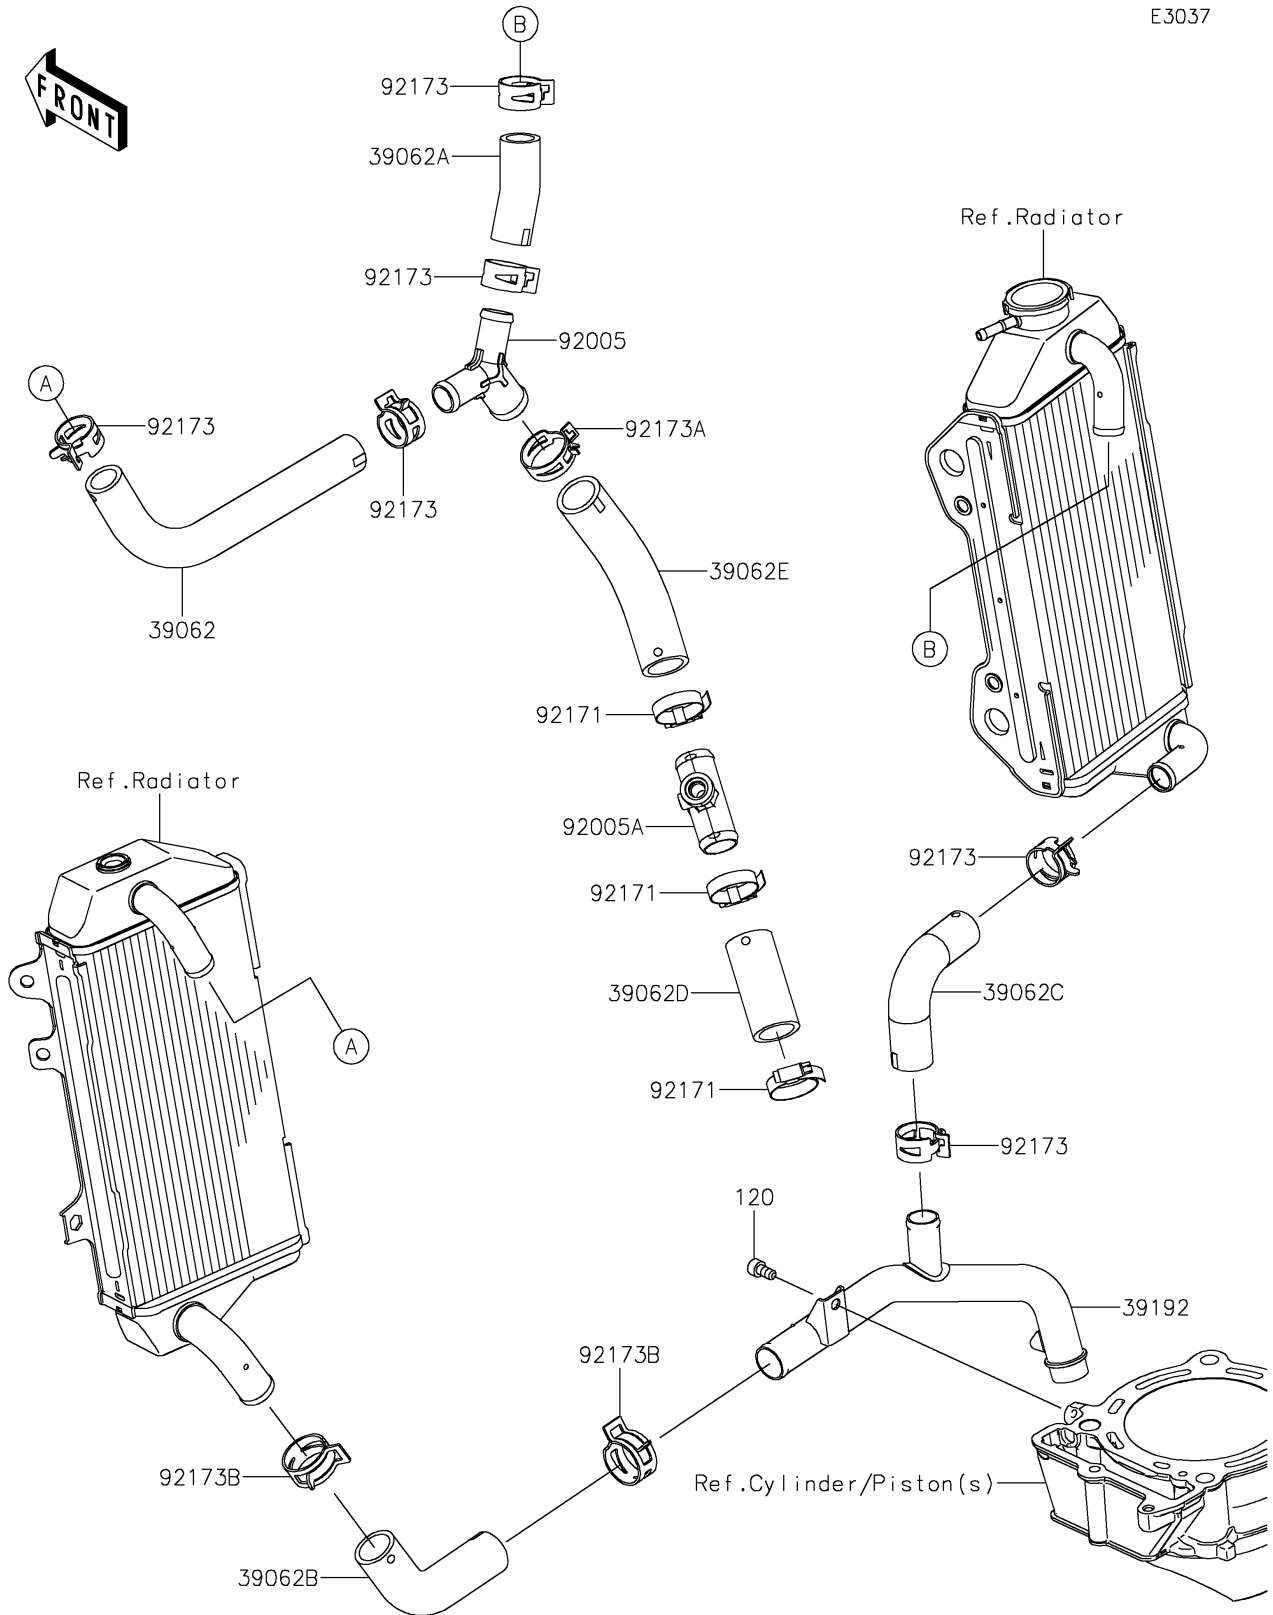

2024 KX™ 450

PARTS DIAGRAM

Water Pipe

E3037

2024 KX™ 450

PARTS LIST

Water Pipe

Kawasaki

Let the Good Times Roll®

ITEM NAME

PART NUMBER

QUANTITY
