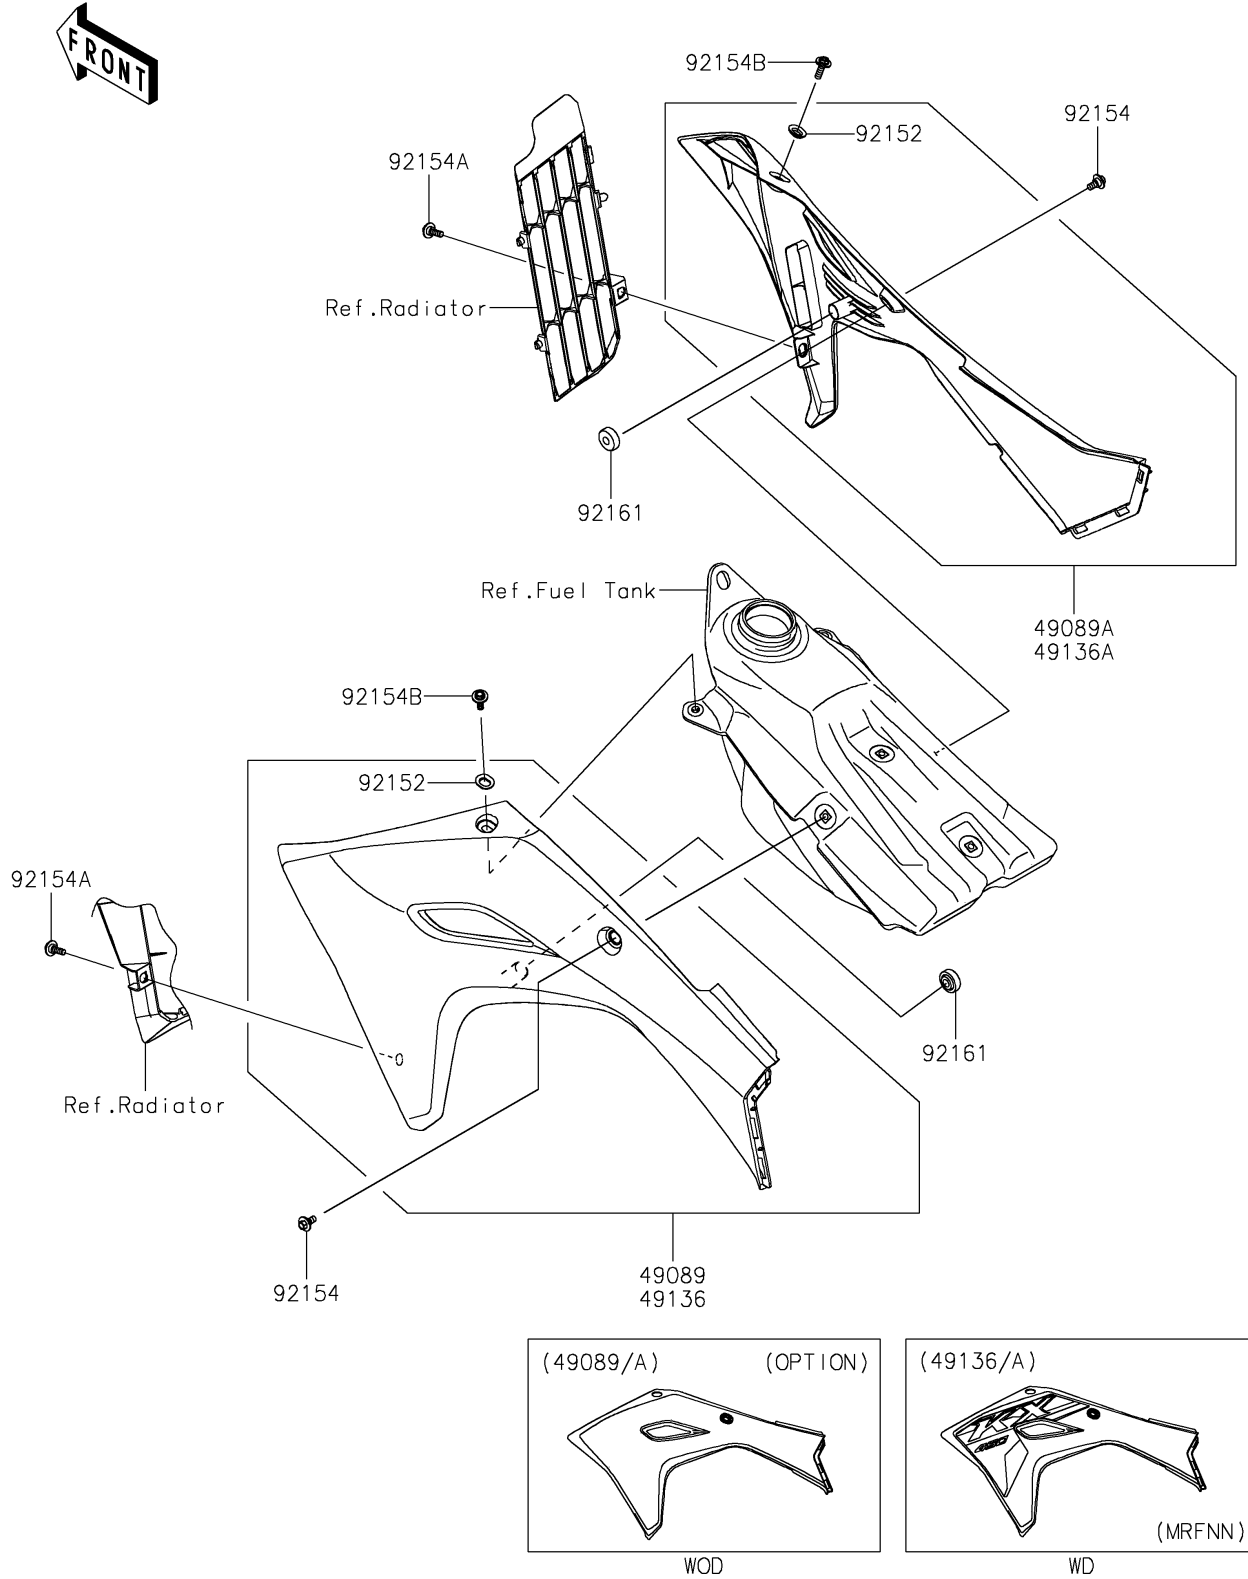

2024 KX™ 450

PARTS DIAGRAM

Engine Shrouds

E3036

2024 KX™ 450

PARTS LIST

Engine Shrouds

Kawasaki

Let the Good Times Roll®

ITEM NAME

PART NUMBER

QUANTITY
