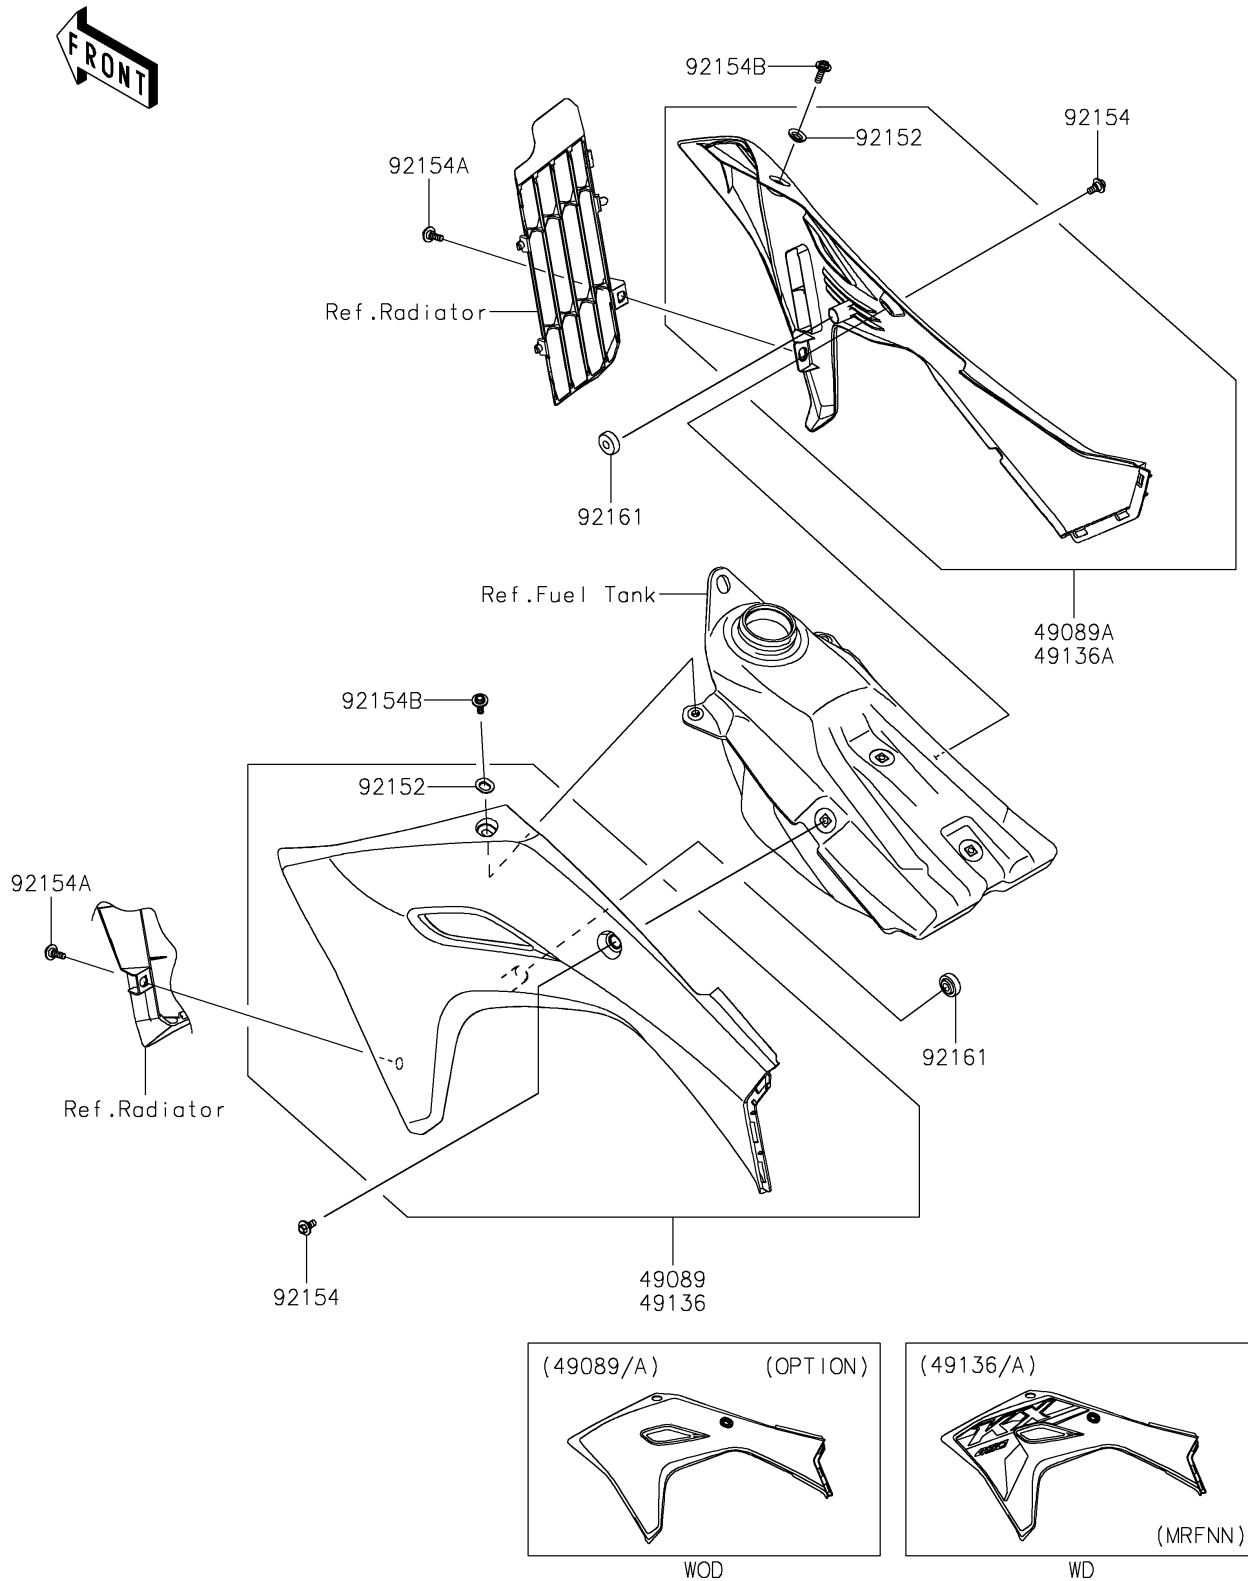

2024 KX™ 450 50th ANNIVERSARY EDITION

PARTS DIAGRAM

Engine Shrouds

E3036

2024 KX™ 450 50th ANNIVERSARY EDITION

PARTS LIST

Engine Shrouds

ITEM NAME	PART NUMBER	QUANTITY
-----------	-------------	----------
