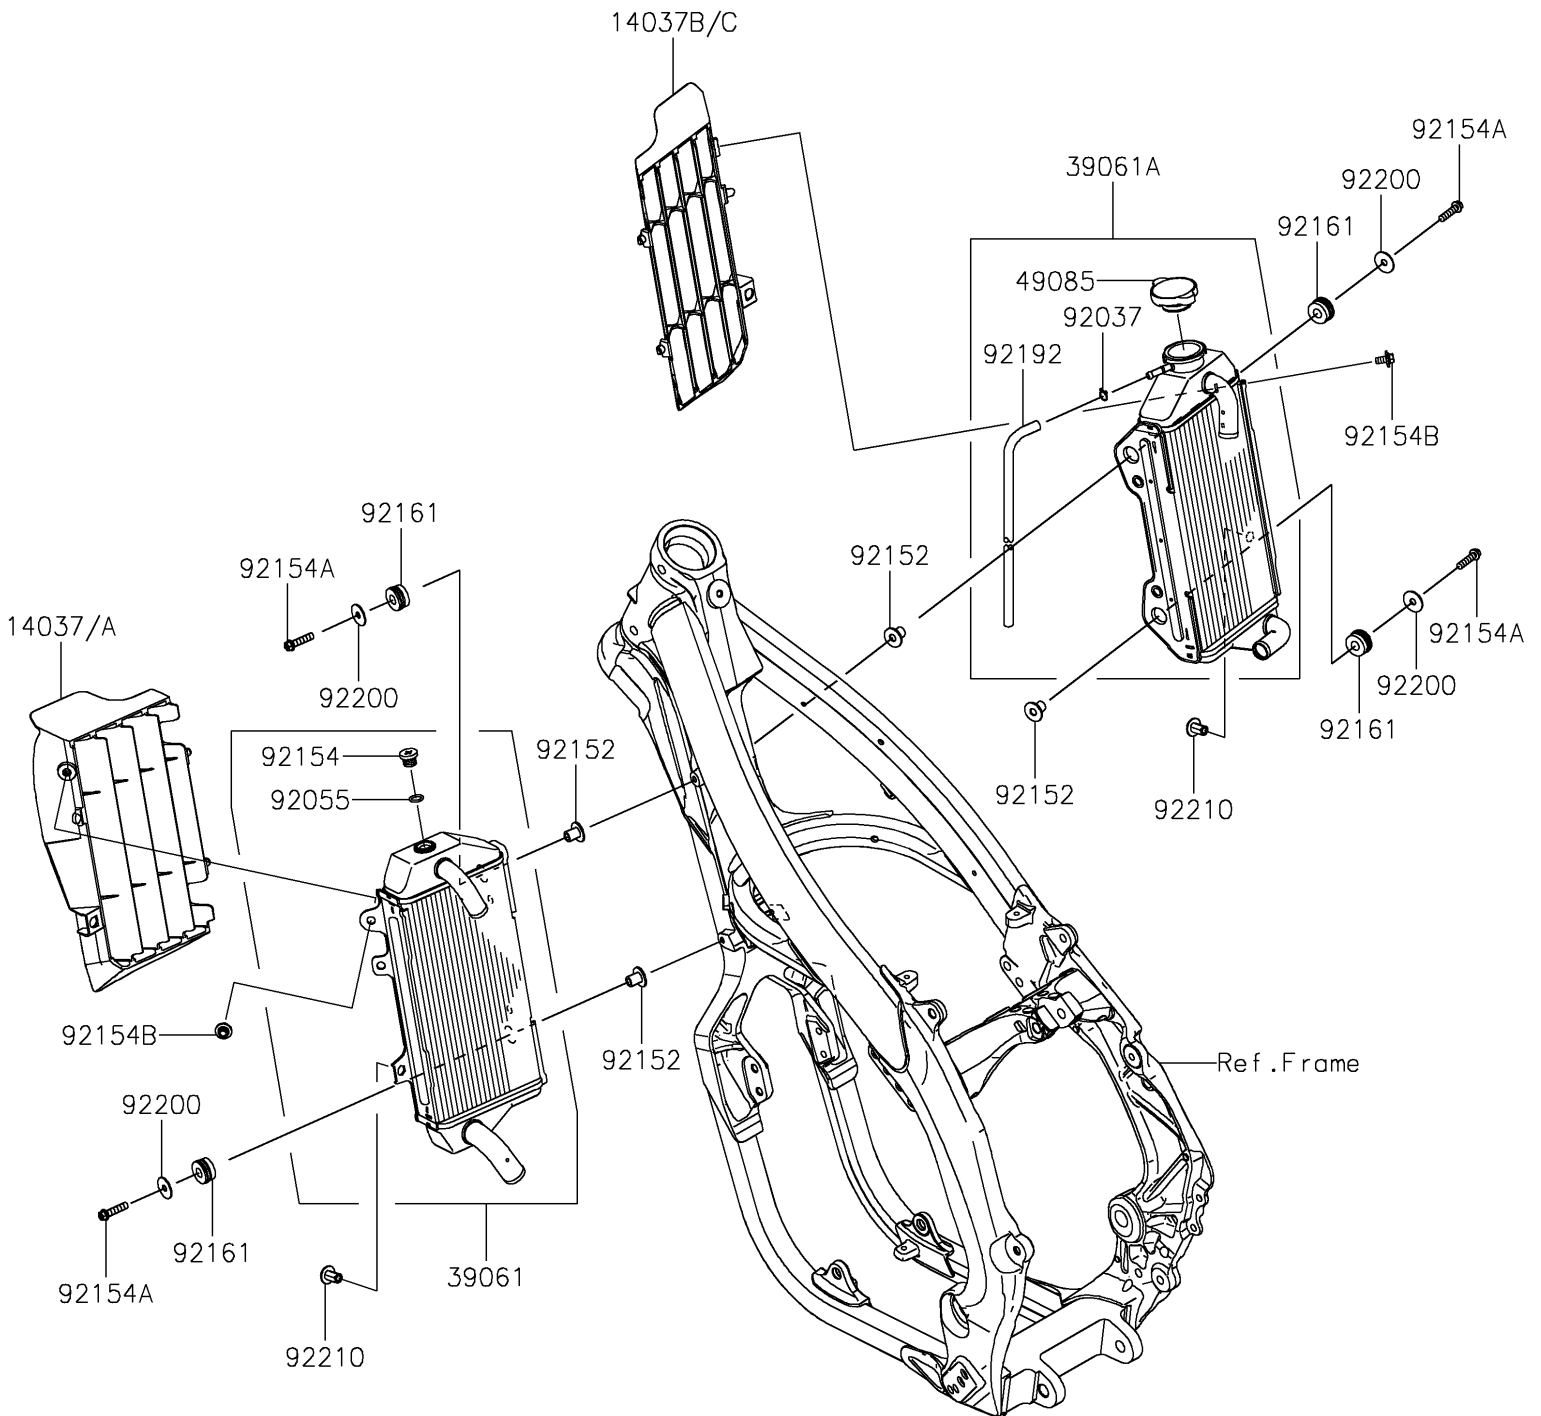

2024 KX™ 450 50th ANNIVERSARY EDITION

PARTS DIAGRAM

Radiator

E3032

2024 KX™ 450 50th ANNIVERSARY EDITION

PARTS LIST Radiator

ITEM NAME	PART NUMBER	QUANTITY
-----------	-------------	----------
