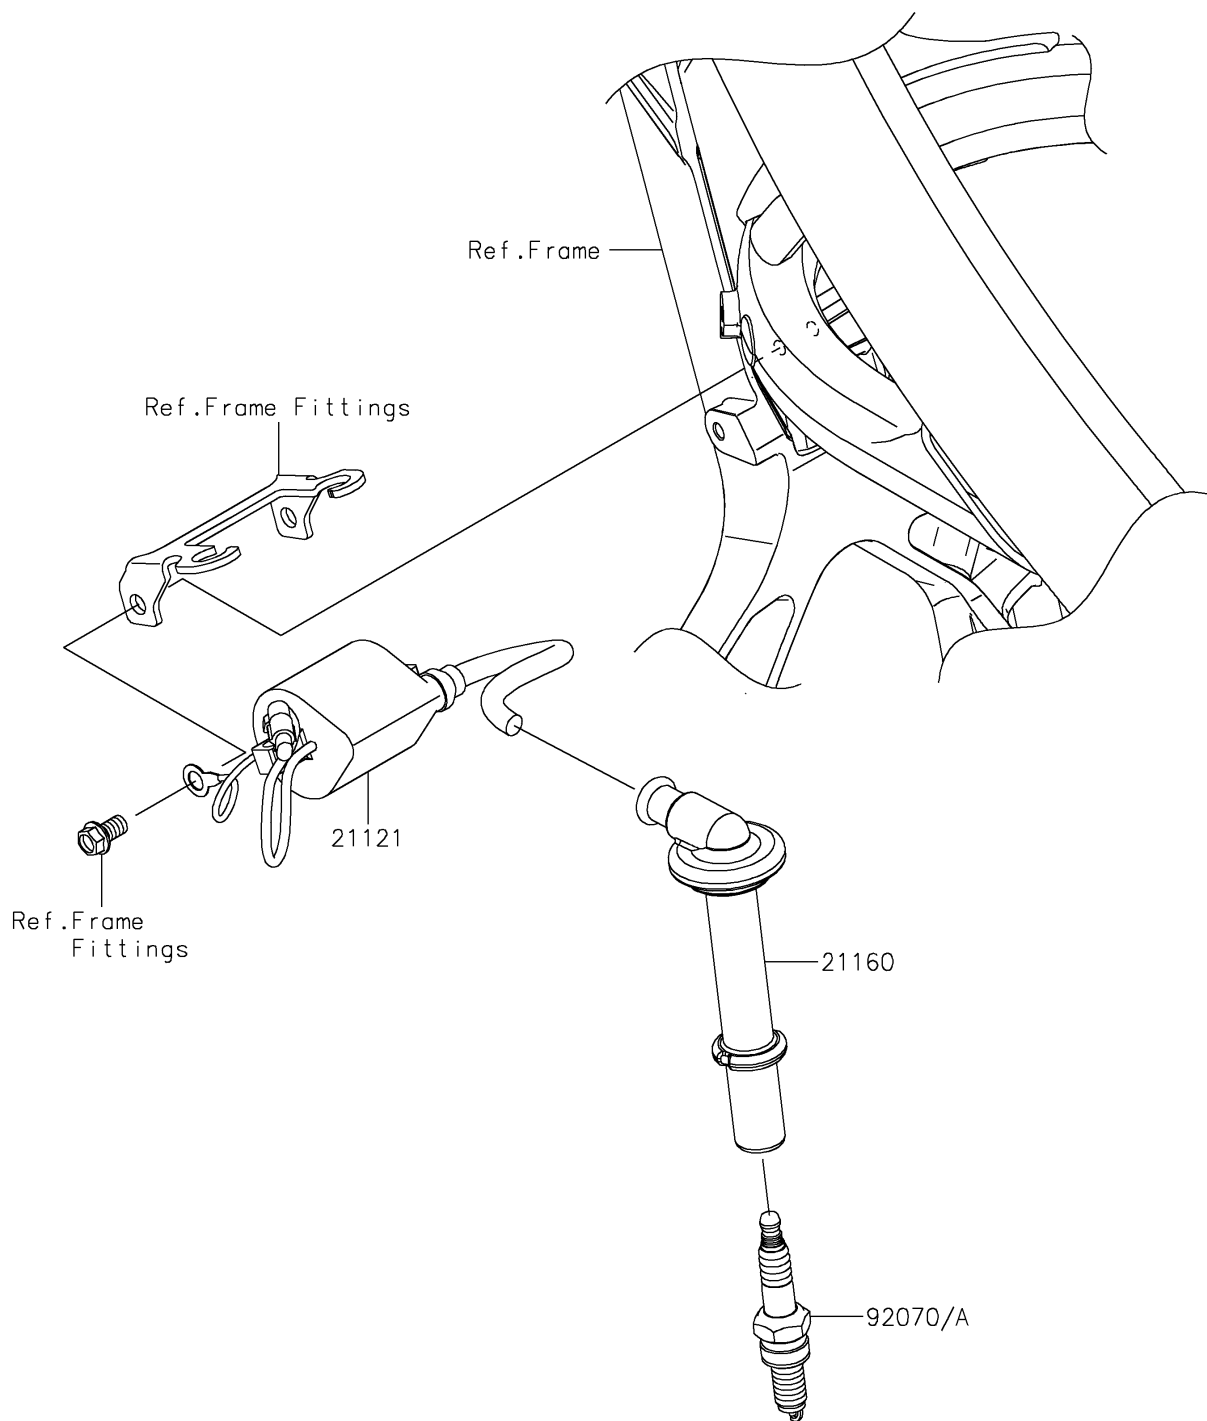

2024 KX™ 450

PARTS DIAGRAM

Ignition System

Kawasaki

Let the Good Times Roll®

E1830

2024 KX™ 450

PARTS LIST

Ignition System

ITEM NAME

PART NUMBER

QUANTITY
