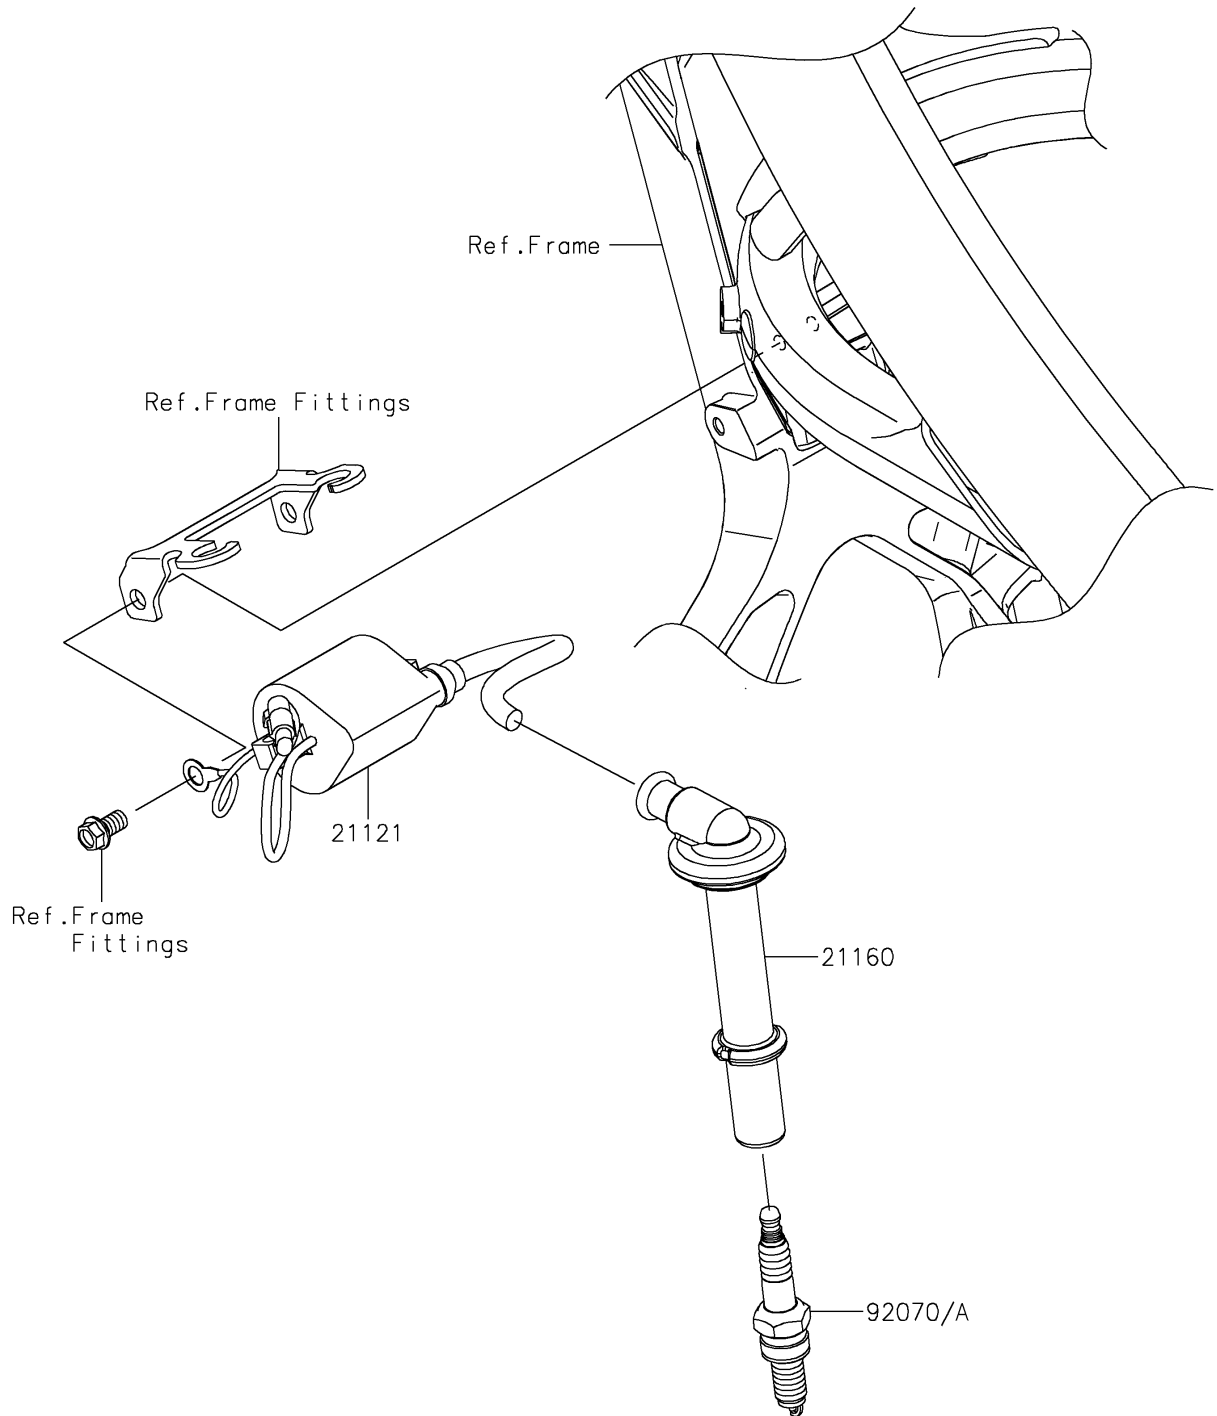

2024 KX™ 450 50th ANNIVERSARY EDITION

PARTS DIAGRAM

Ignition System

E1830

2024 KX™ 450 50th ANNIVERSARY EDITION

PARTS LIST

Ignition System

ITEM NAME	PART NUMBER	QUANTITY
-----------	-------------	----------
