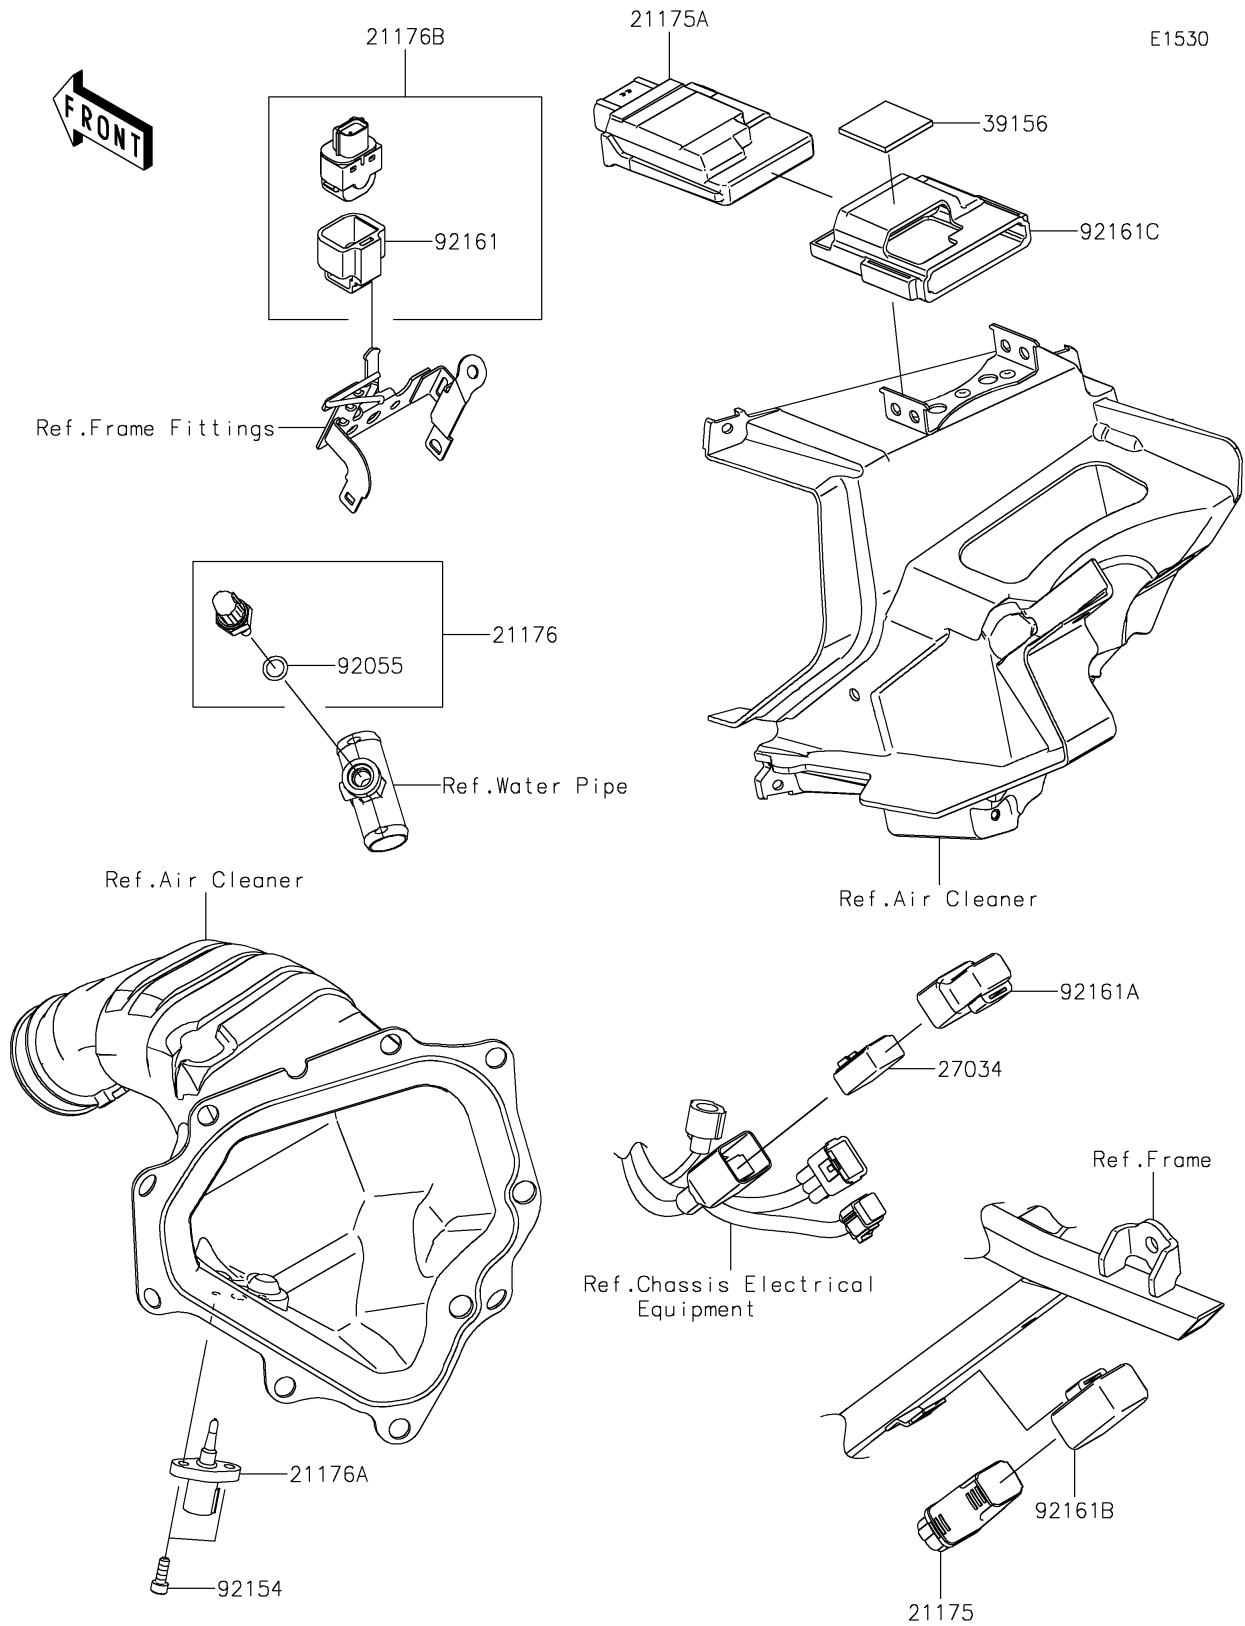

2024 KX™ 450 50th ANNIVERSARY EDITION

PARTS DIAGRAM

Fuel Injection

2024 KX™ 450 50th ANNIVERSARY EDITION

PARTS LIST

Fuel Injection

ITEM NAME	PART NUMBER	QUANTITY
-----------	-------------	----------
