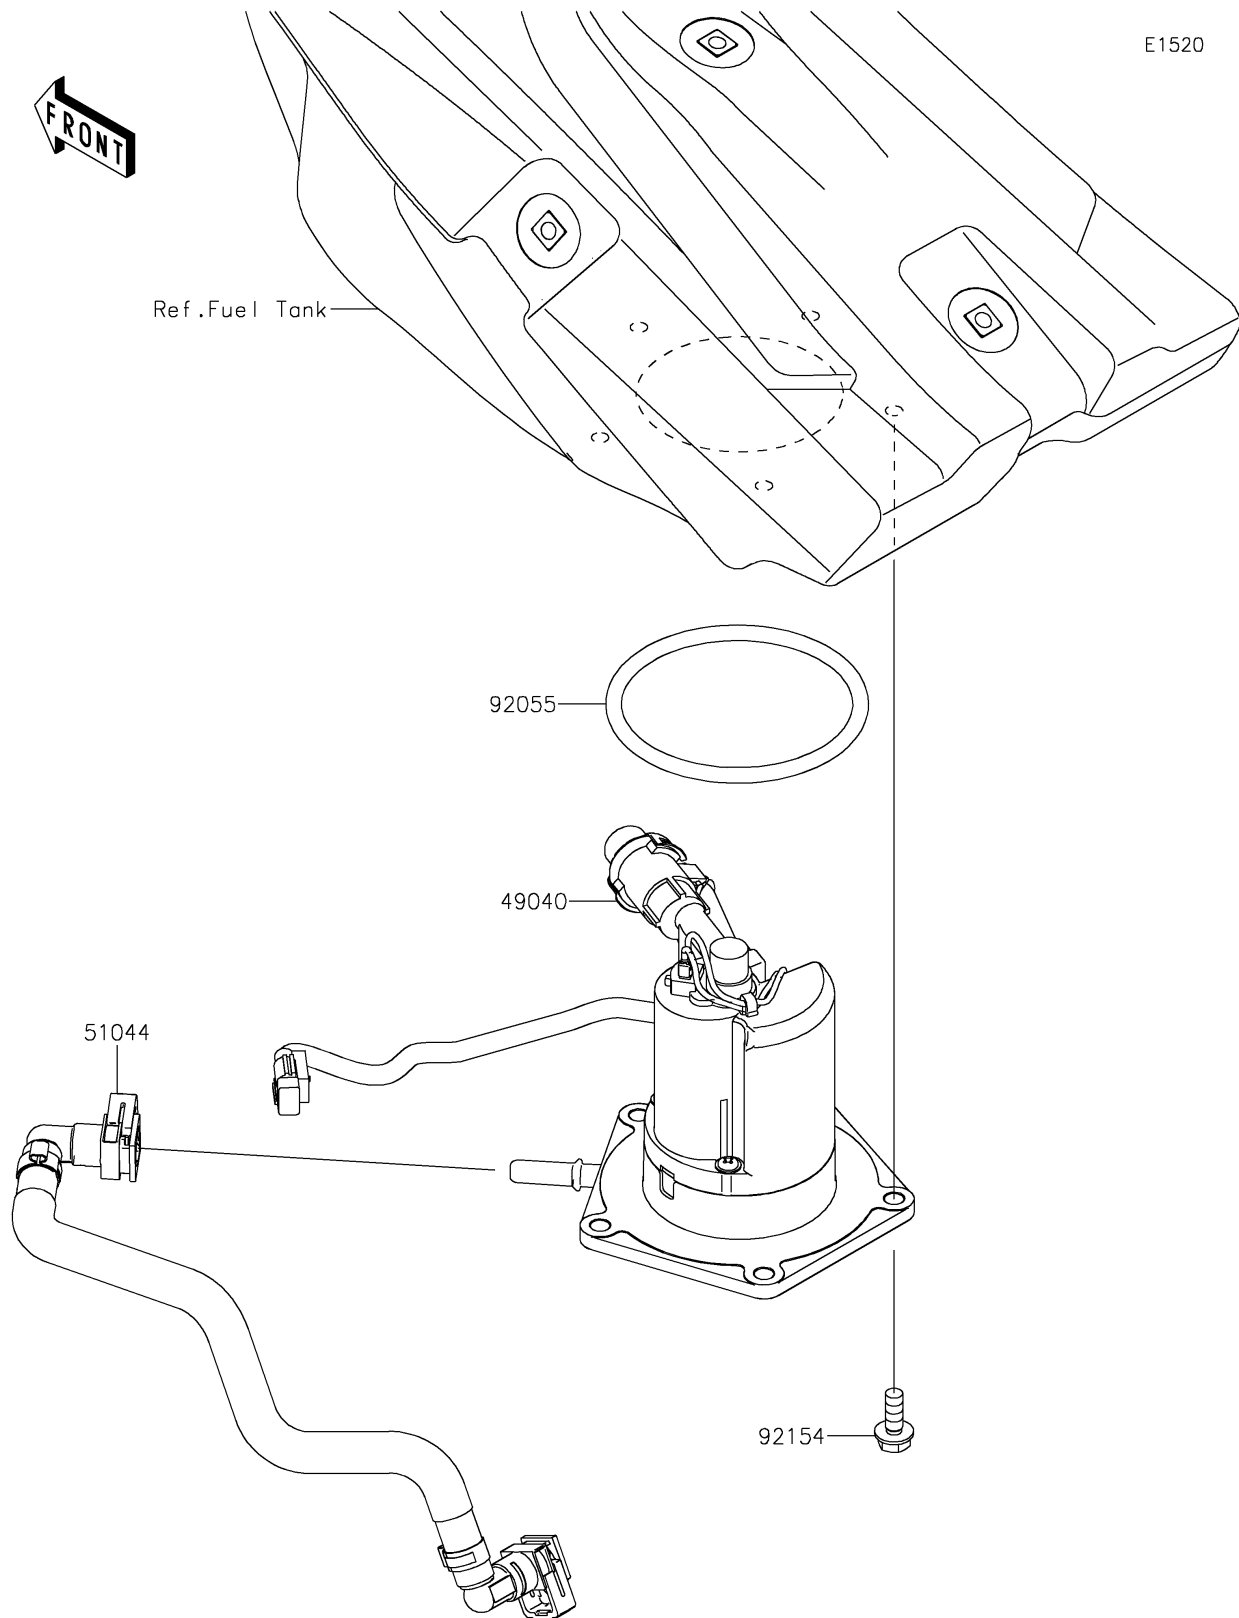

2024 KX™ 450 50th ANNIVERSARY EDITION

Kawasaki
Let the Good Times Roll®

PARTS DIAGRAM

Fuel Pump

2024 KX™ 450 50th ANNIVERSARY EDITION

PARTS LIST

Fuel Pump

ITEM NAME	PART NUMBER	QUANTITY
PUMP-FUEL (Ref # 49040)	49040-0839	1
TUBE-ASSY (Ref # 51044)	51044-1253	1
RING-O (Ref # 92055)	92055-0899	1
BOLT,FLANGED,6X16 (Ref # 92154)	92154-0899	5