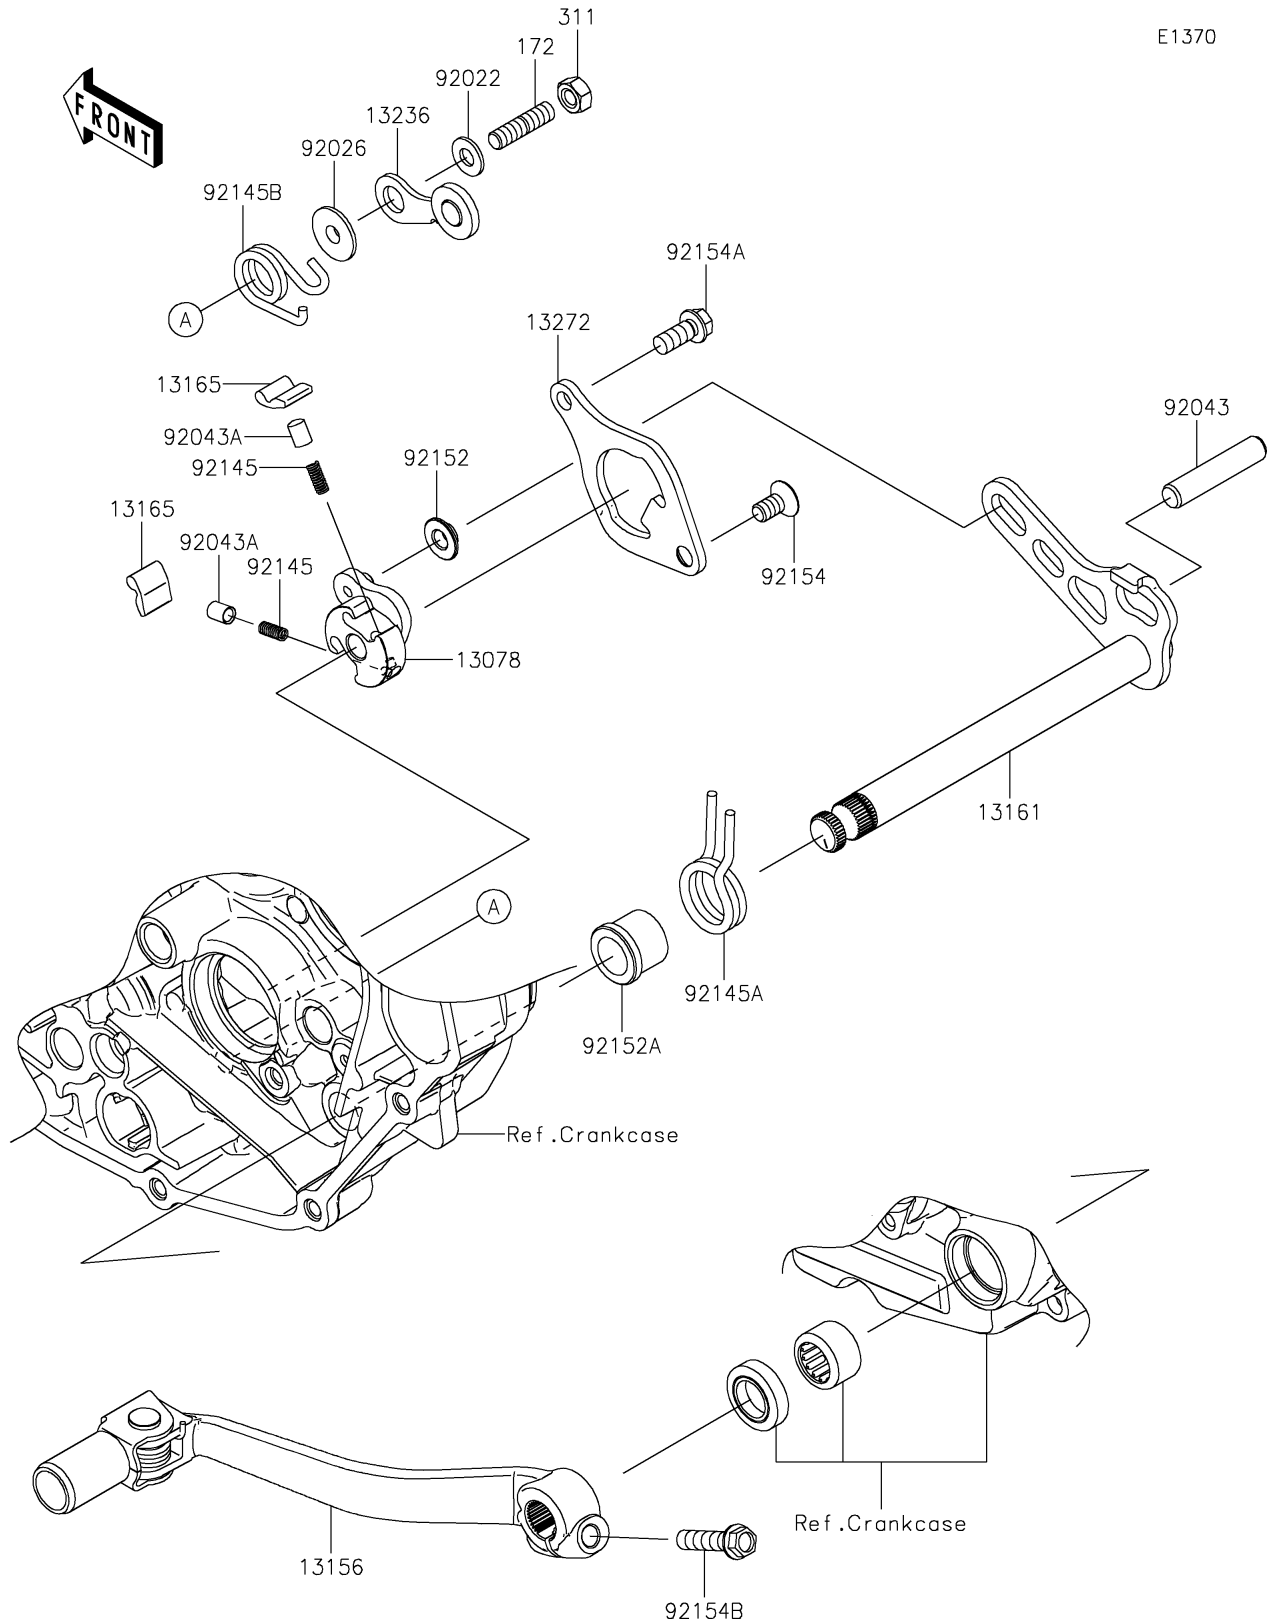

2024 KX™ 450

PARTS DIAGRAM

Gear Change Mechanism

E1370

2024 KX™ 450

PARTS LIST

Gear Change Mechanism

ITEM NAME

PART NUMBER

QUANTITY
