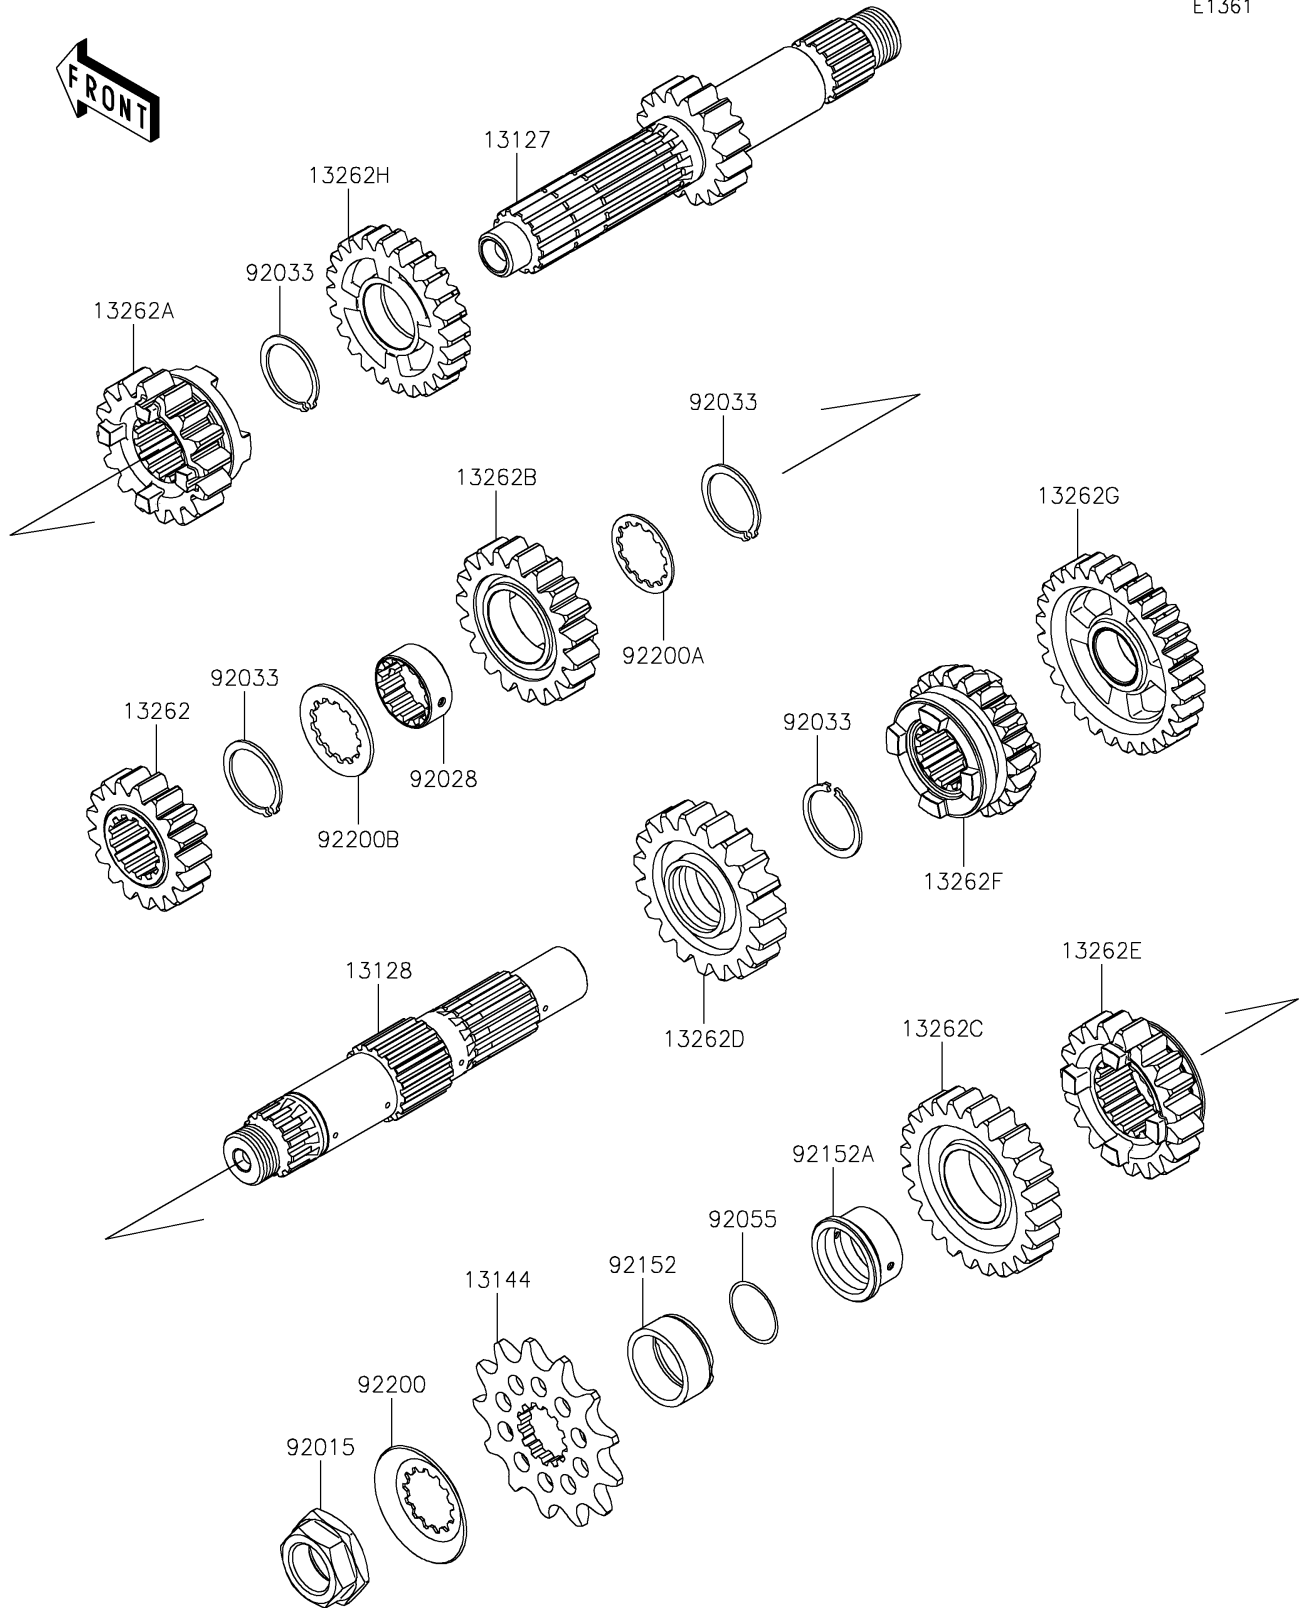

2024 KX™ 450 50th ANNIVERSARY EDITION

PARTS DIAGRAM

Transmission

E1361

2024 KX™ 450 50th ANNIVERSARY EDITION

PARTS LIST Transmission

ITEM NAME	PART NUMBER	QUANTITY
-----------	-------------	----------
