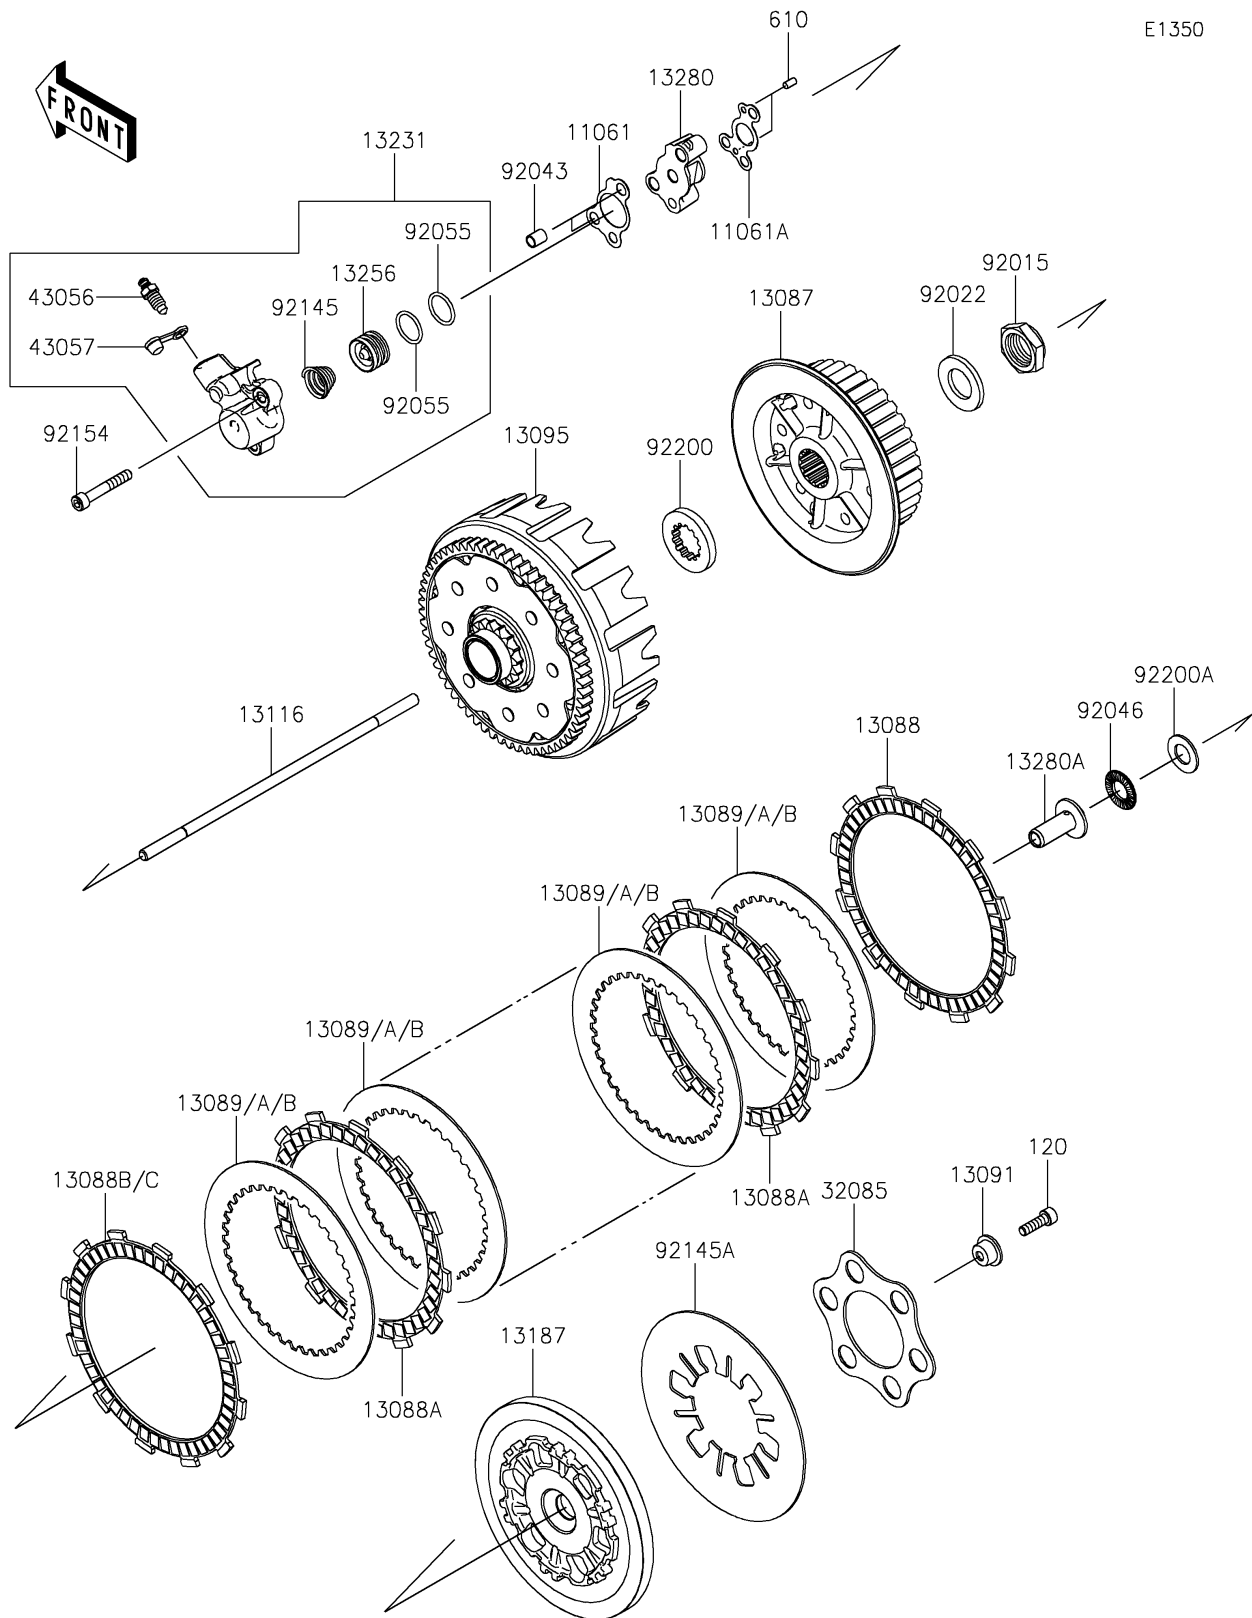

2024 KX™ 450 50th ANNIVERSARY EDITION

PARTS DIAGRAM

Clutch

2024 KX™ 450 50th ANNIVERSARY EDITION

PARTS LIST

Clutch

ITEM NAME	PART NUMBER	QUANTITY
-----------	-------------	----------
