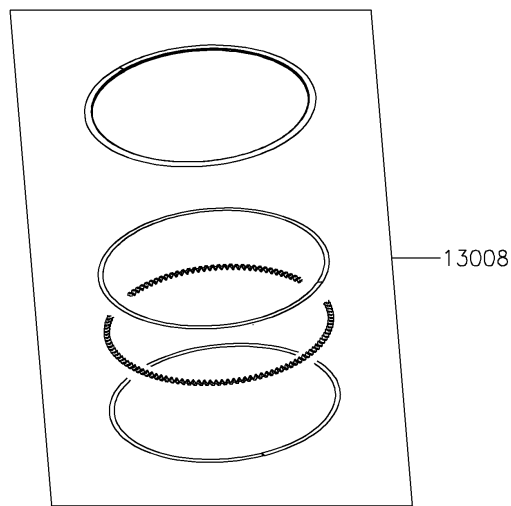

2024 KX™ 450 50th ANNIVERSARY EDITION

PARTS DIAGRAM Cylinder/Piston(s)

E1120

2024 KX™ 450 50th ANNIVERSARY EDITION

PARTS LIST

Cylinder/Piston(s)

ITEM NAME

PART NUMBER

QUANTITY
