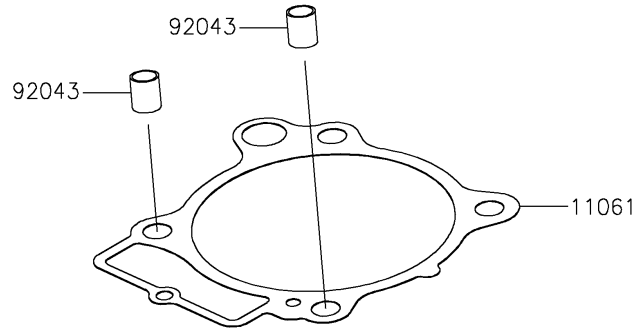

2024 KX™ 450 50th ANNIVERSARY EDITION

PARTS DIAGRAM Cylinder/Piston(s)

E1120

2024 KX™ 450 50th ANNIVERSARY EDITION

PARTS LIST

Cylinder/Piston(s)

ITEM NAME

PART NUMBER

QUANTITY
