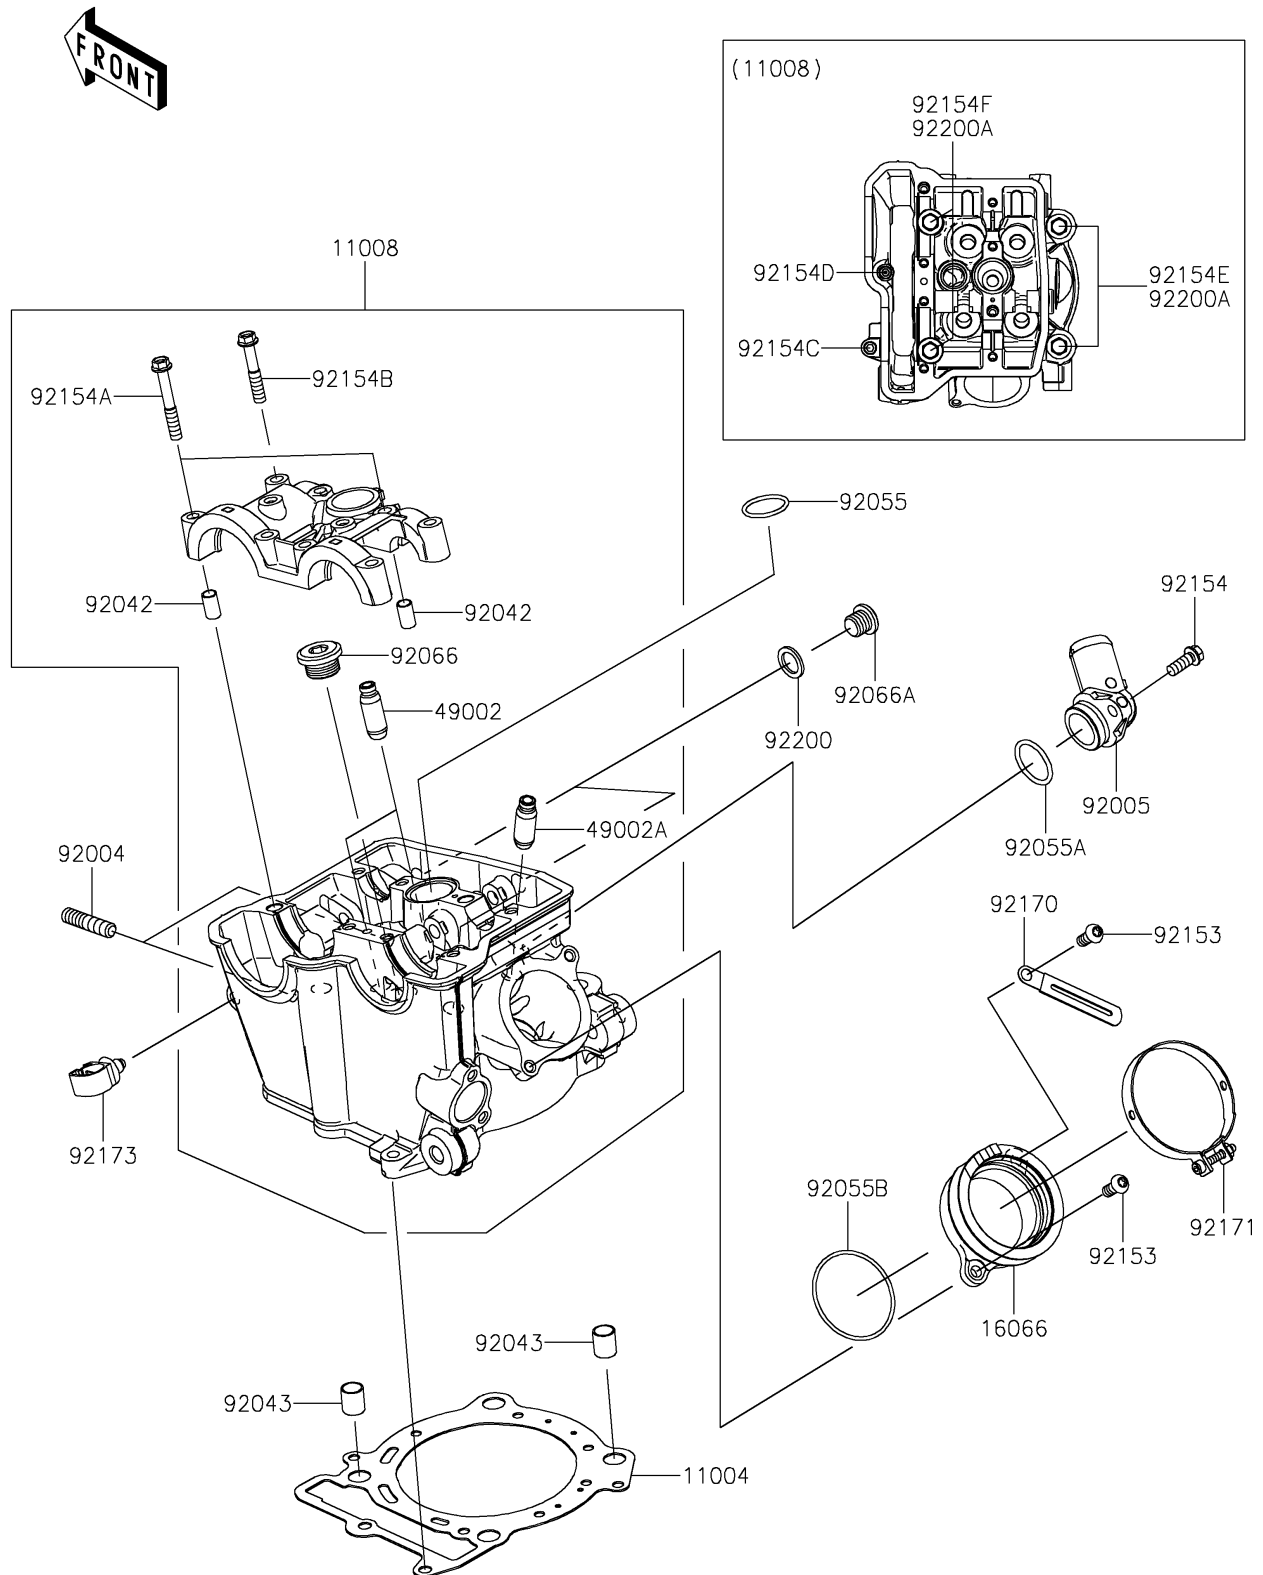

2024 KX™ 450 50th ANNIVERSARY EDITION

PARTS DIAGRAM

Cylinder Head

E1111

2024 KX™ 450 50th ANNIVERSARY EDITION

PARTS LIST Cylinder Head

ITEM NAME	PART NUMBER	QUANTITY
-----------	-------------	----------
