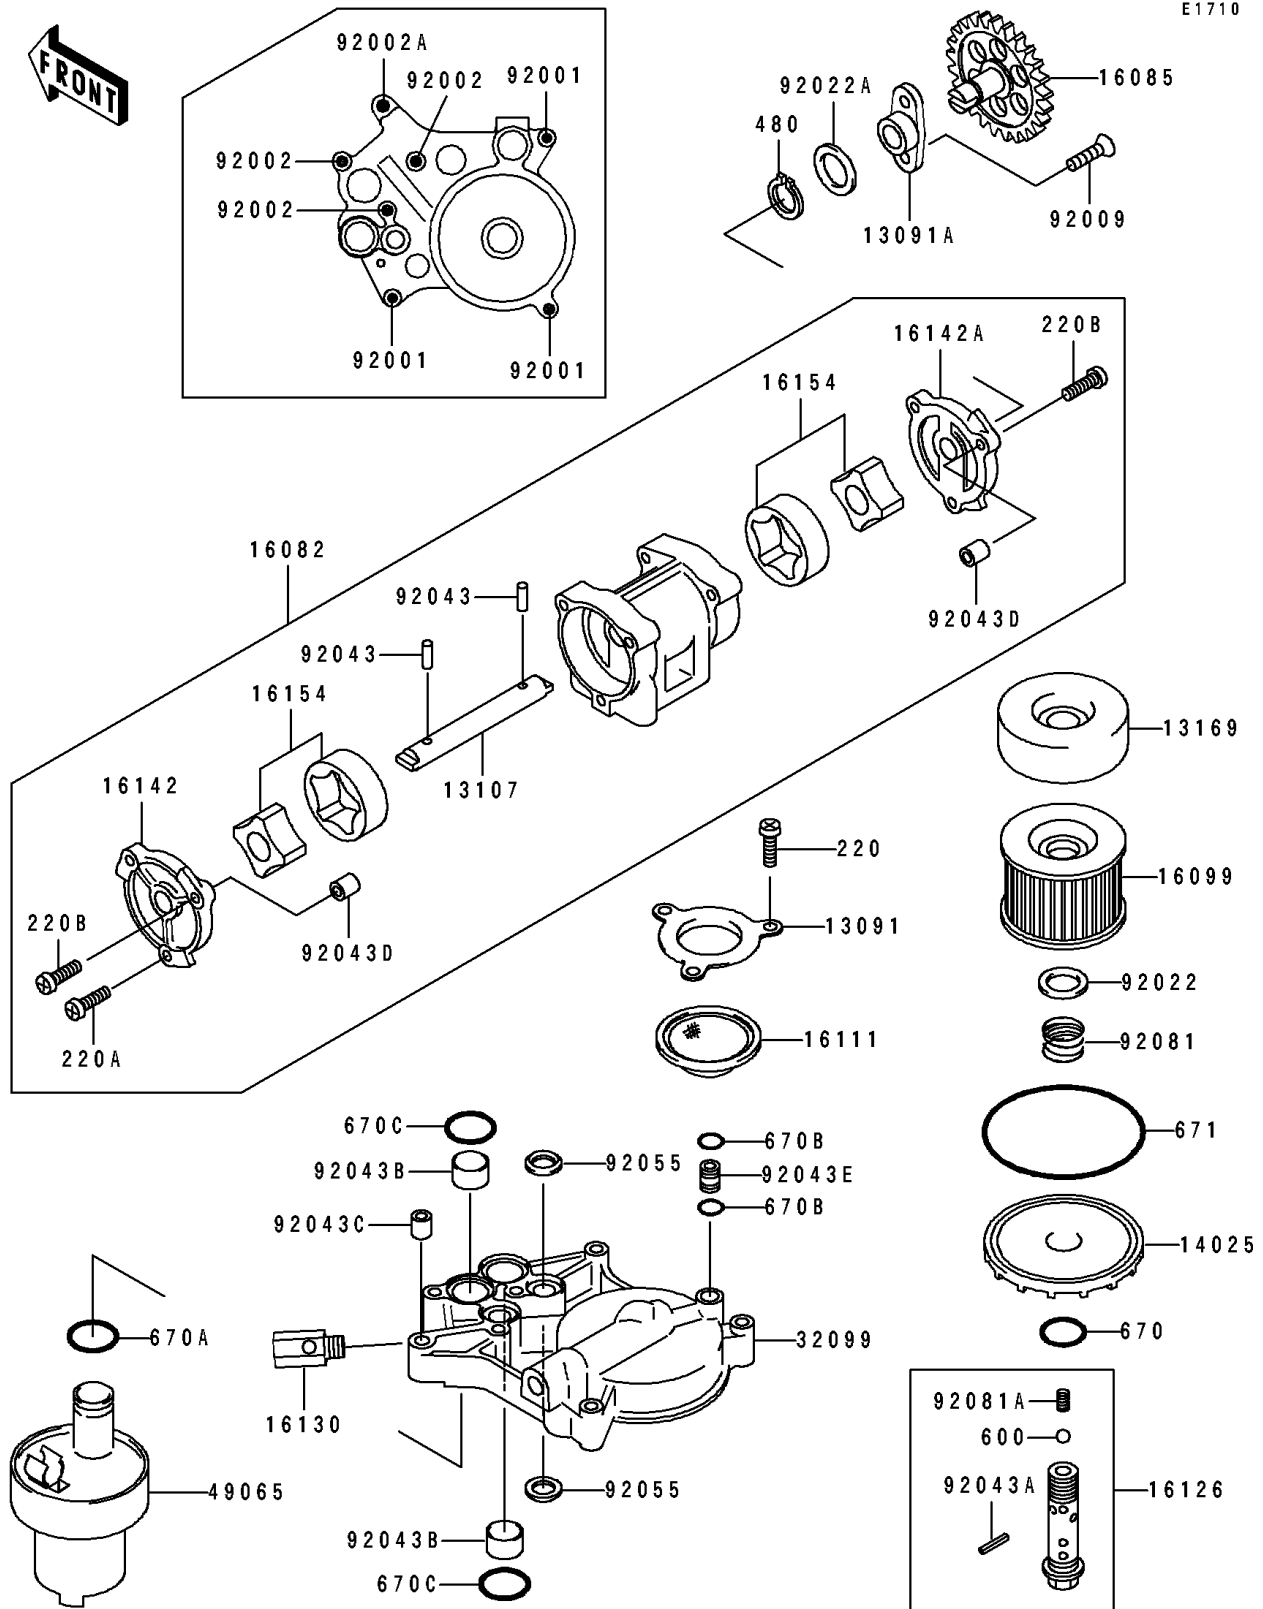

1993 ZR1100 Zephyr

PARTS DIAGRAM

Oil Pump/Oil Filter

E1710

1993 ZR1100 Zephyr

PARTS LIST

Oil Pump/Oil Filter

ITEM NAME

PART NUMBER

QUANTITY
