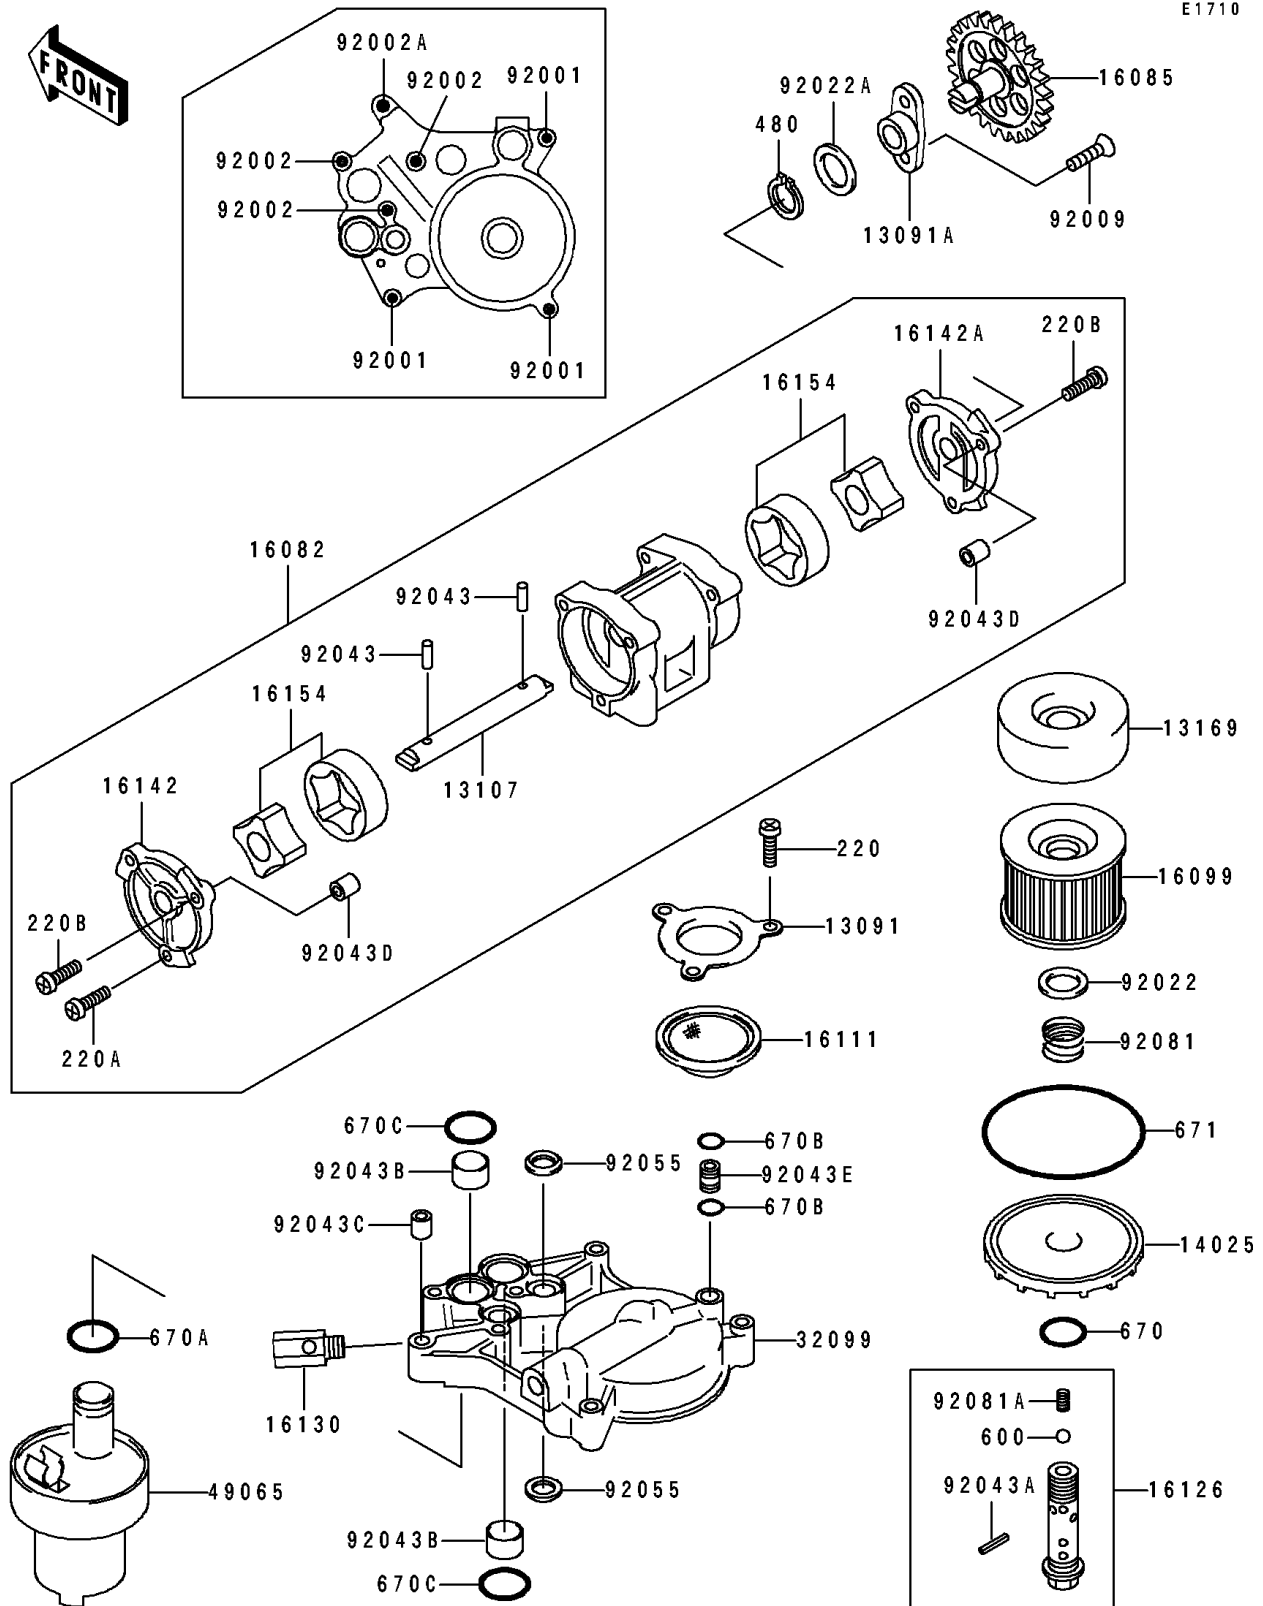

# 1994 ZR1100 Zephyr

## PARTS DIAGRAM

### Oil Pump/Oil Filter

E1710

## PARTS LIST

Oil Pump/Oil Filter

**ITEM NAME**

**PART NUMBER**

**QUANTITY**

---