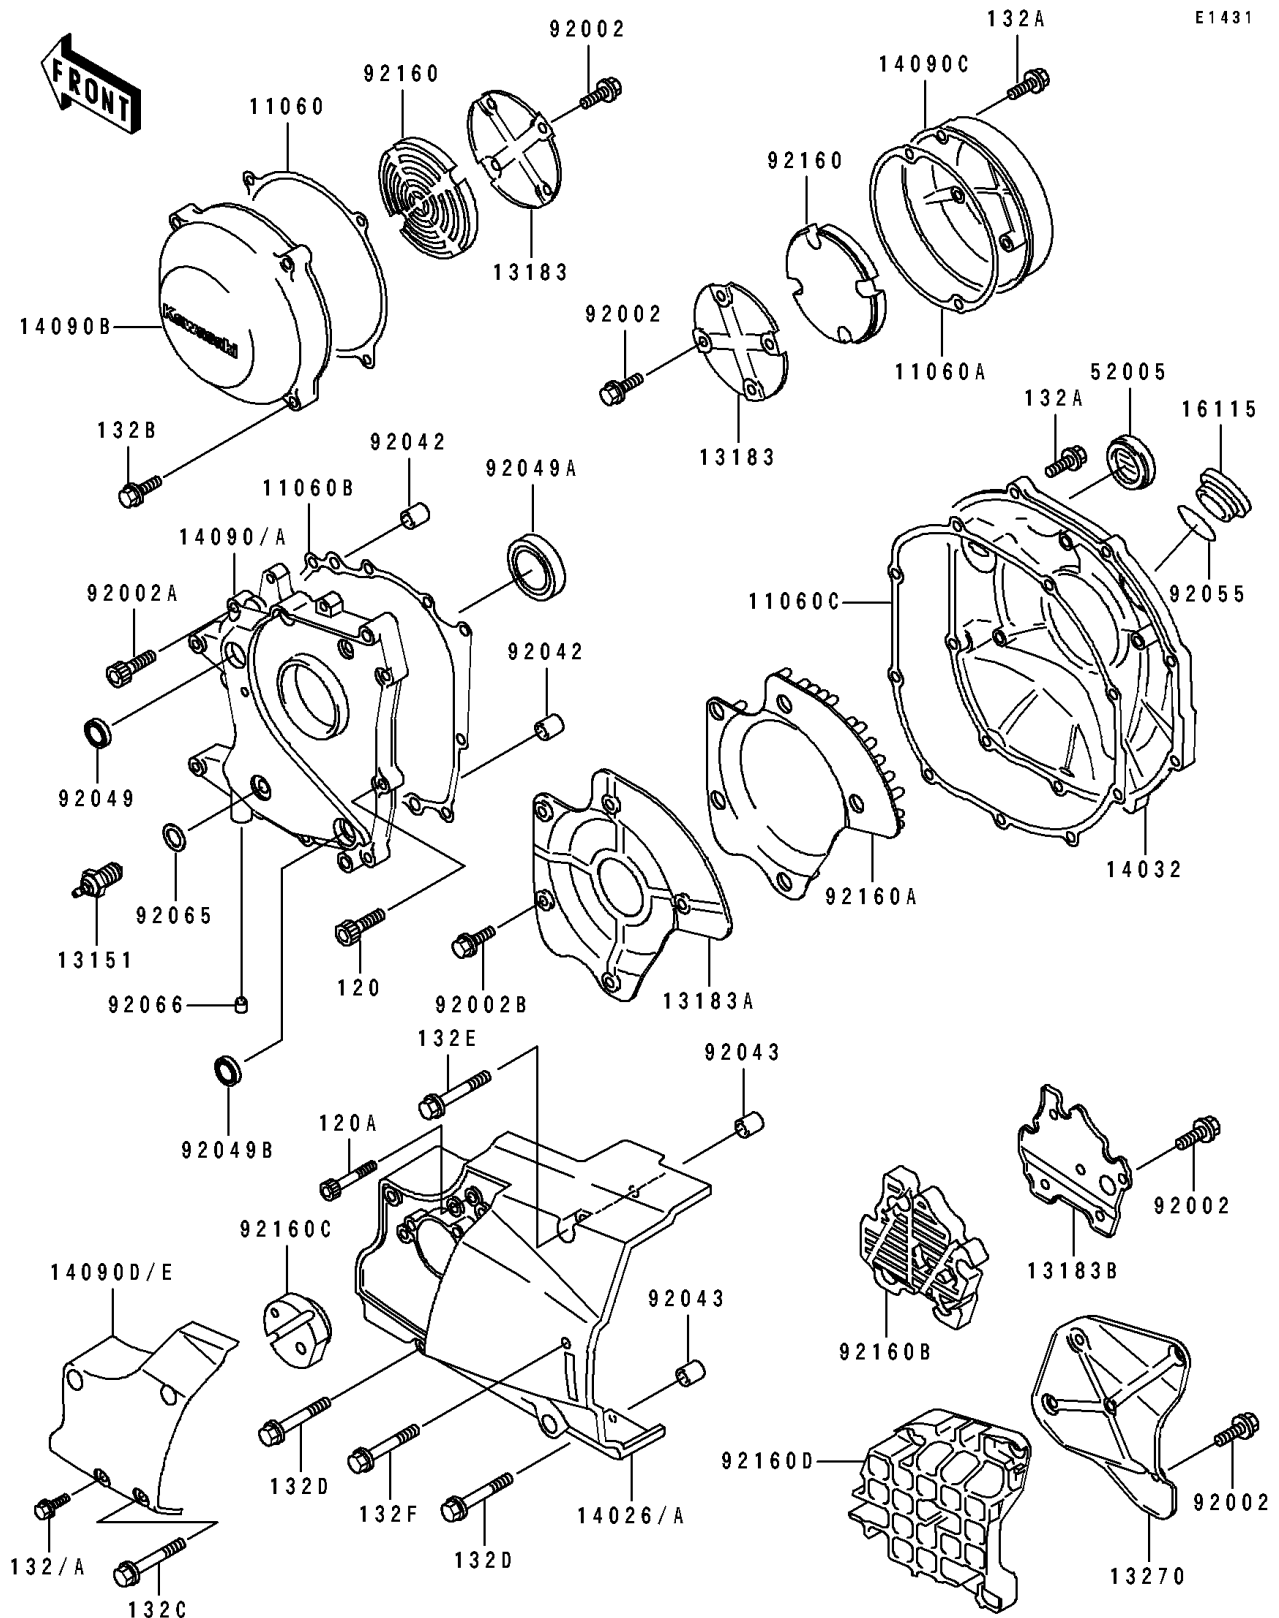

1994 ZR1100 Zephyr

PARTS DIAGRAM

Engine Cover(s)

Kawasaki

Let the Good Times Roll®

1994 ZR1100 Zephyr

PARTS LIST

Engine Cover(s)

ITEM NAME

PART NUMBER

QUANTITY
