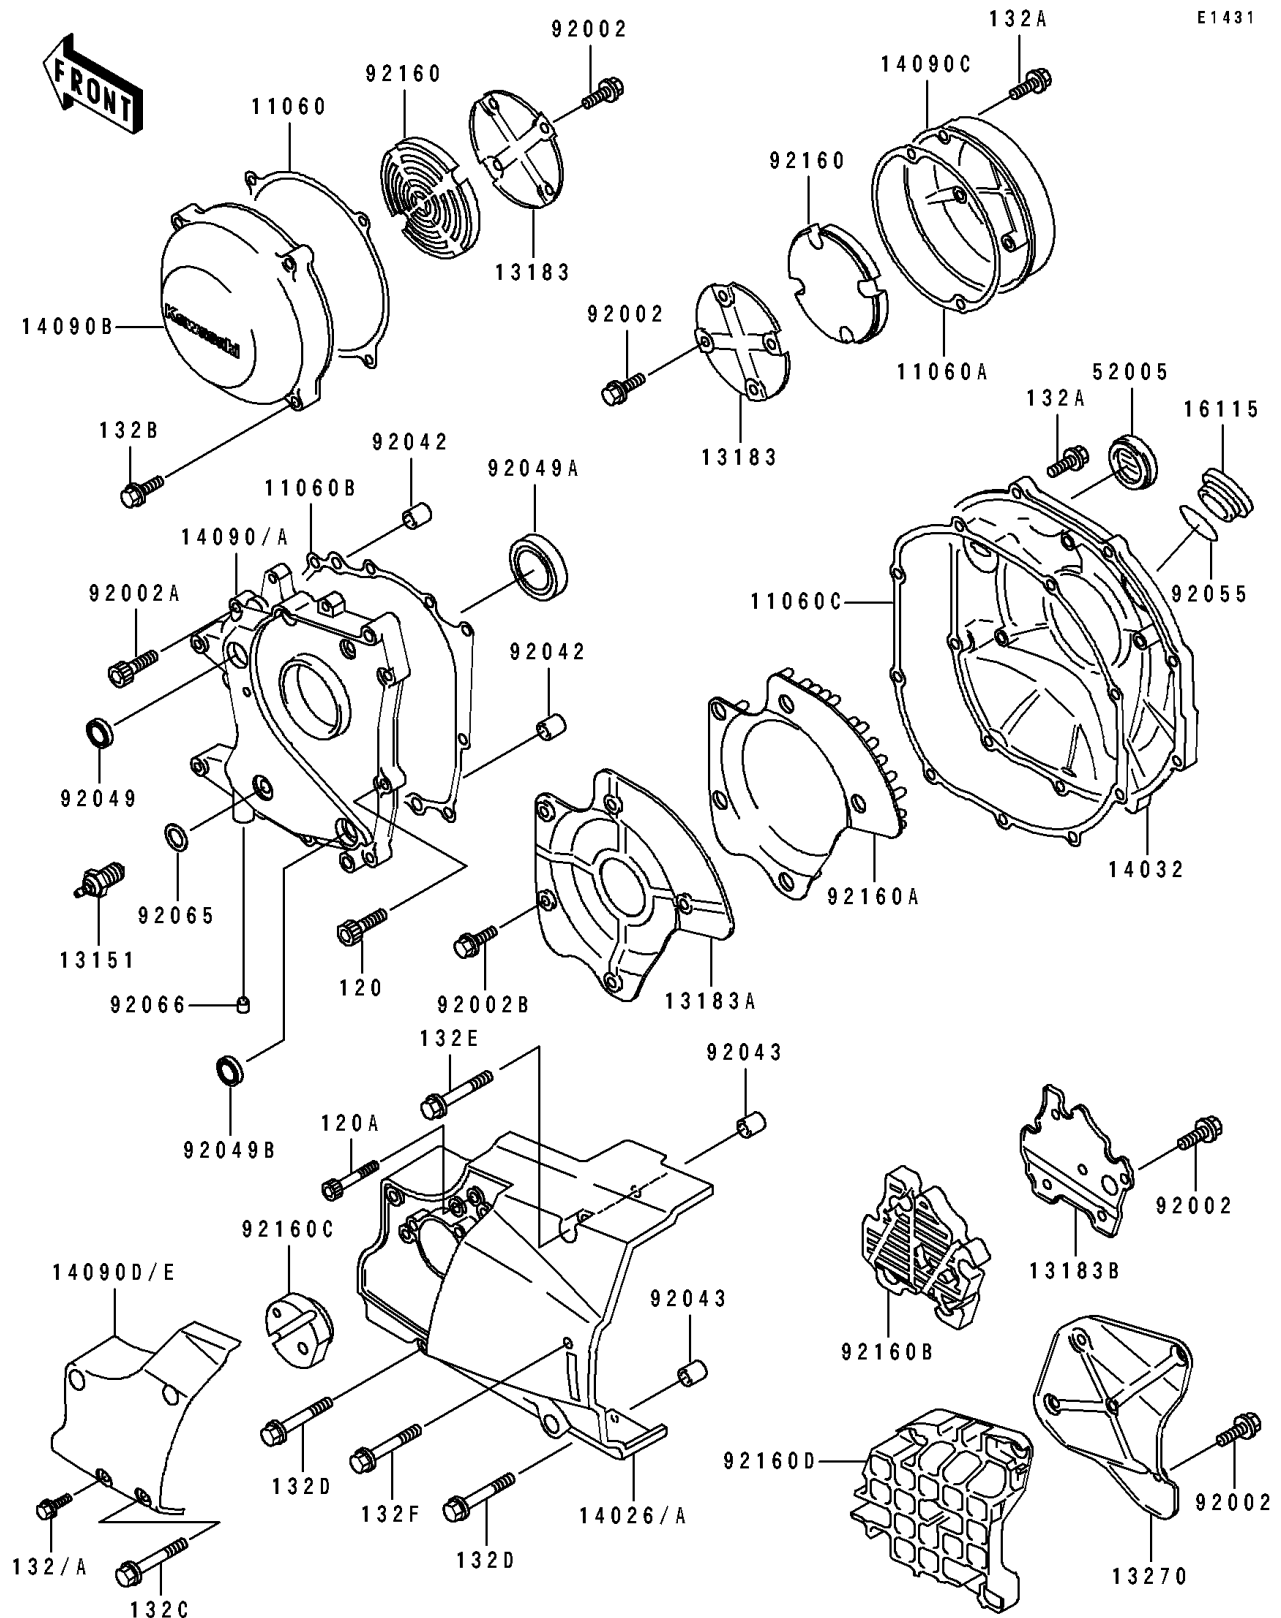

1993 ZR1100 Zephyr

PARTS DIAGRAM

Engine Cover(s)

Kawasaki

Let the Good Times Roll®

1993 ZR1100 Zephyr

PARTS LIST

Engine Cover(s)

ITEM NAME

PART NUMBER

QUANTITY
