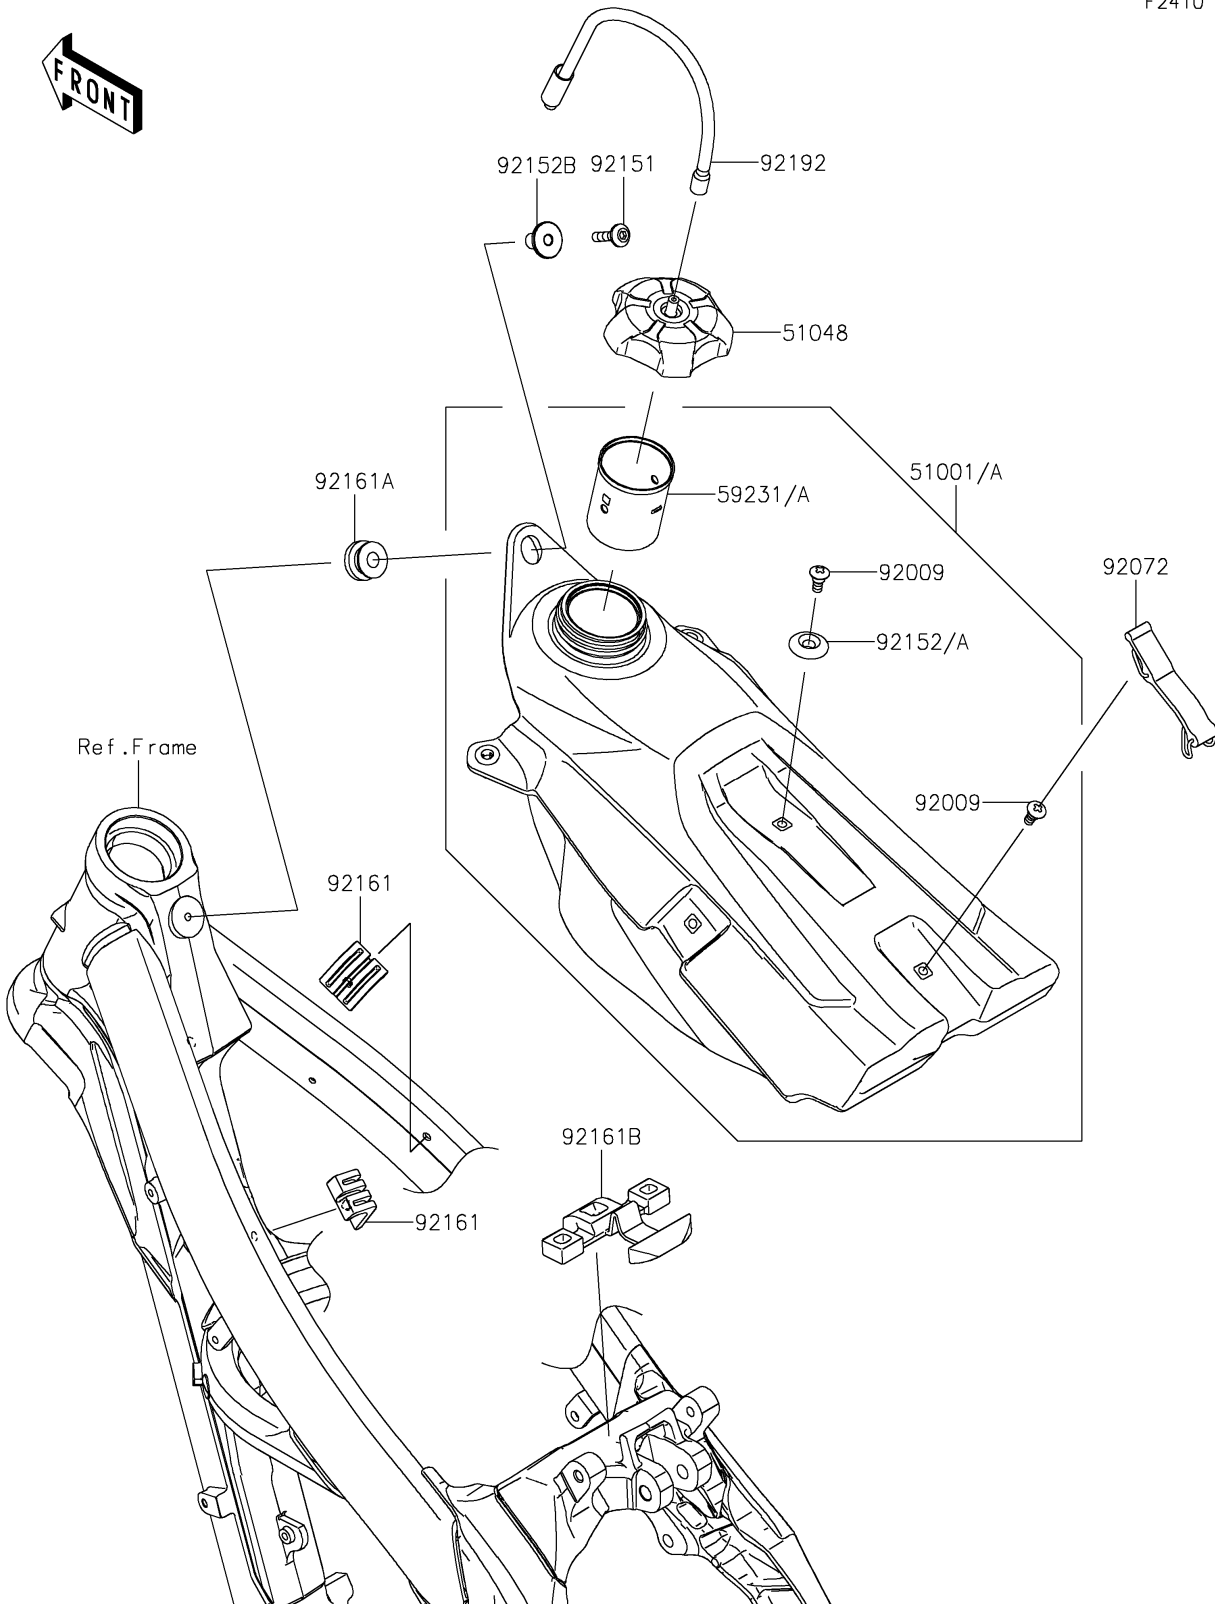

2022 KX™ 250X

PARTS DIAGRAM

Fuel Tank

F2410

2022 KX™ 250X

PARTS LIST

Fuel Tank

Kawasaki

Let the Good Times Roll®

ITEM NAME

PART NUMBER

QUANTITY
