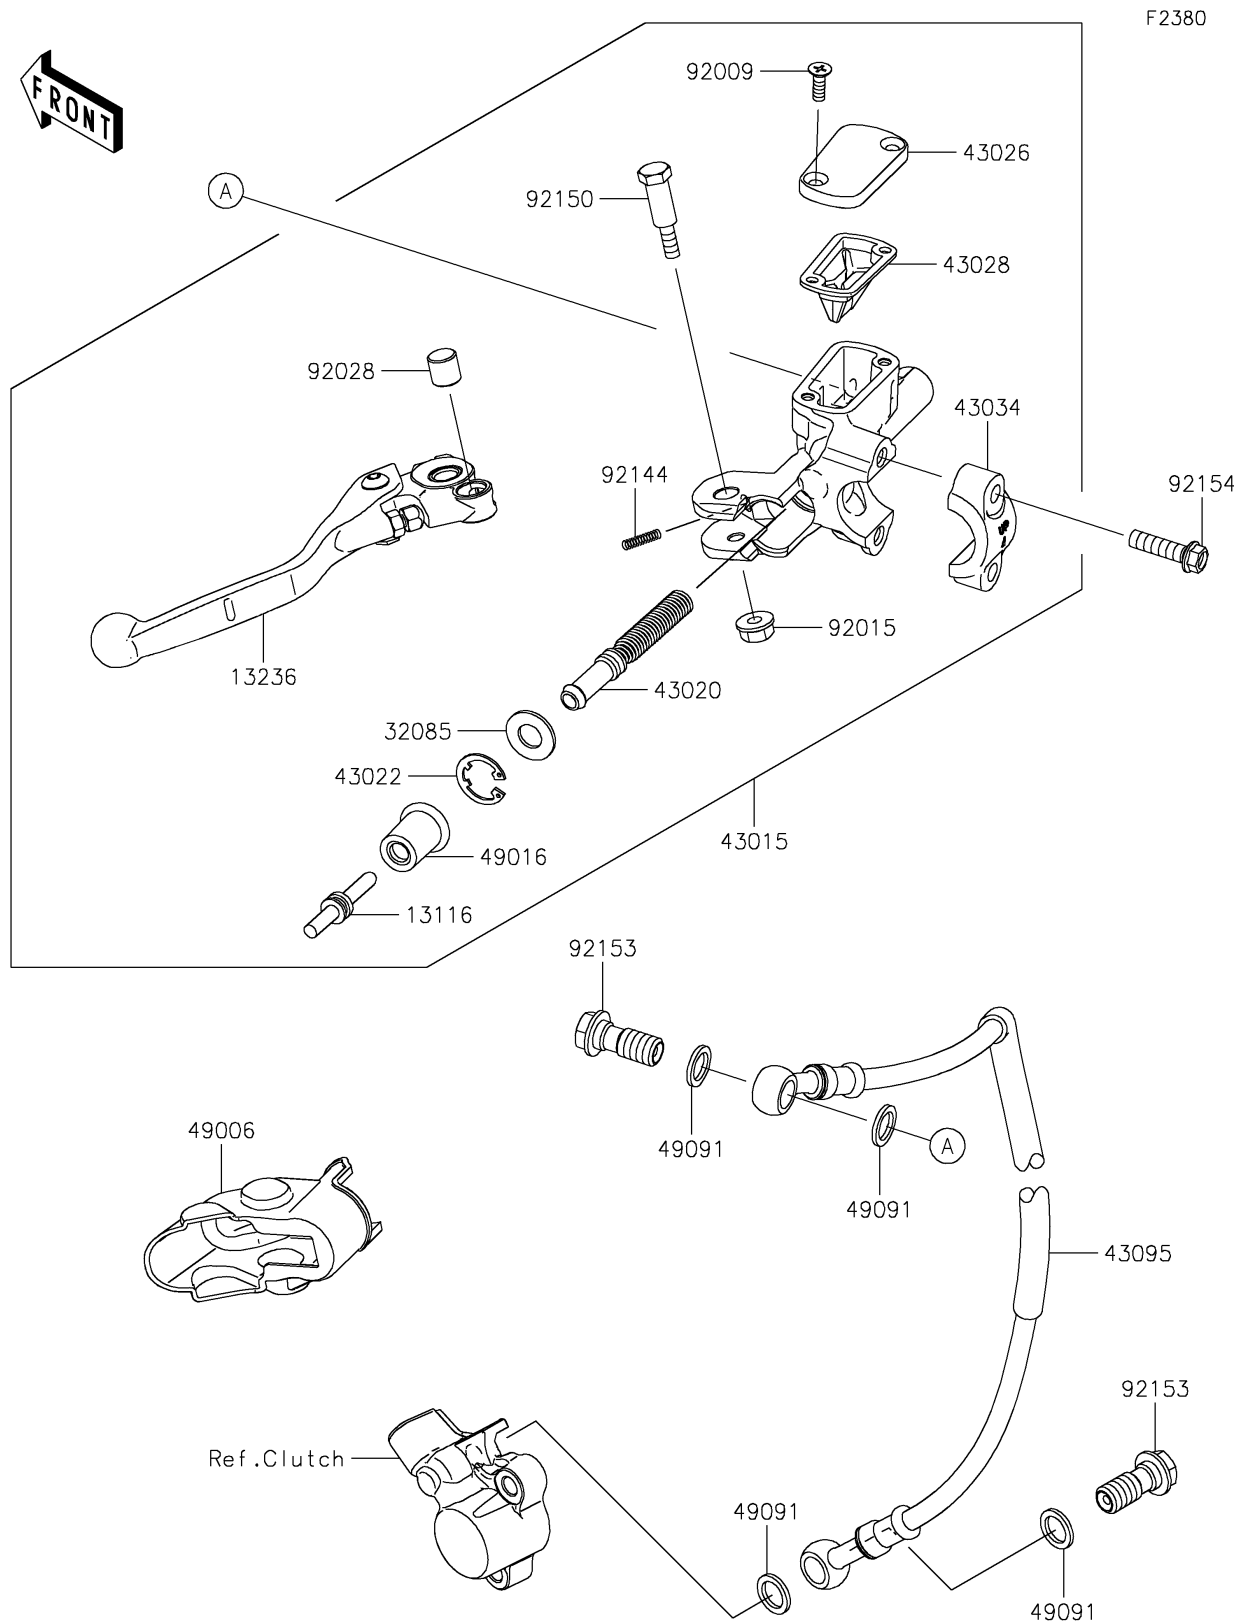

2022 KX™ 250X

PARTS DIAGRAM

Clutch Master Cylinder

2022 KX™ 250X

PARTS LIST

Clutch Master Cylinder

ITEM NAME

PART NUMBER

QUANTITY
